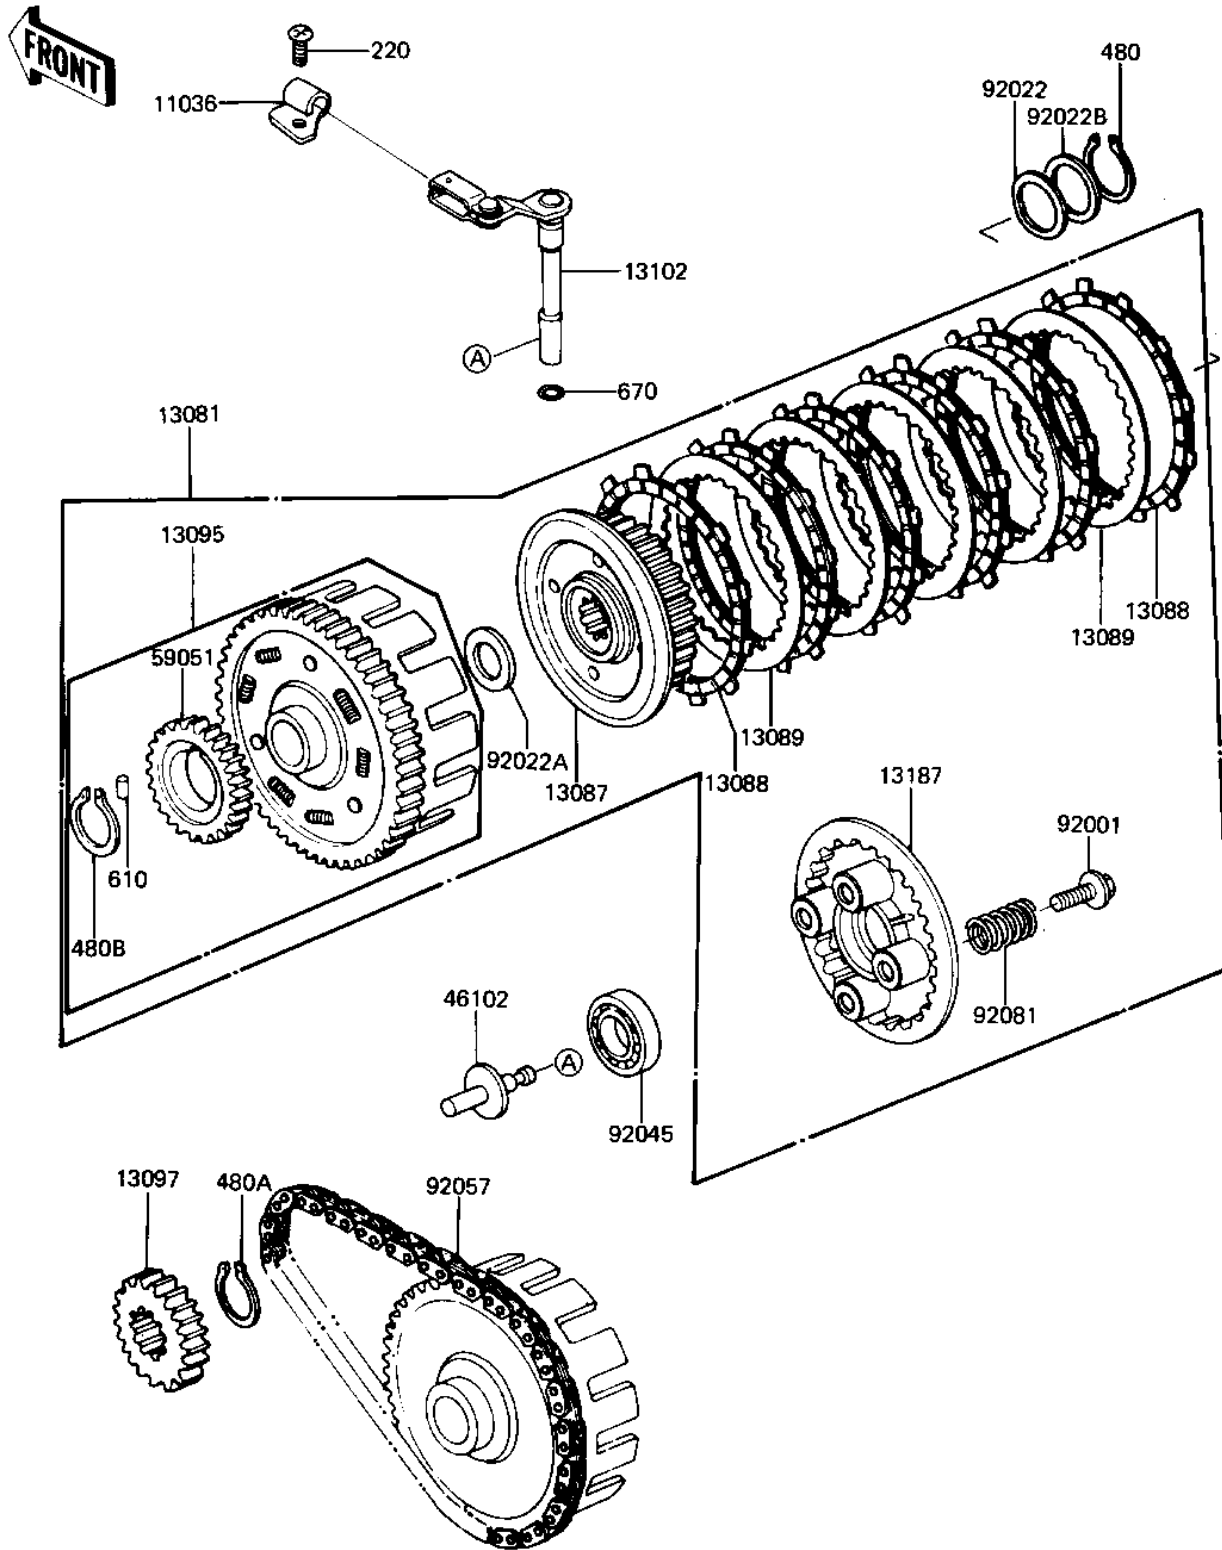

1983 LTD Belt PARTS DIAGRAM

CLUTCH (KZ440-D3/D4/D5)

E1350-0015

1983 LTD Belt PARTS LIST

CLUTCH (KZ440-D3/D4/D5)

ITEM NAME	PART NUMBER	QUANTITY
BRACKET-A,CLUTCH RELE (Ref # 11036)	11036-1125	1
CLUTCH-ASSY (Ref # 13081)	13081-1067	1
HUB,CLUTCH (Ref # 13087)	13087-040	1
PLATE,FRICTION (Ref # 13088)	13088-1001	6
PLATE,CLUTCH STEEL (Ref # 13089)	13089-026	5
HOUSING,CLUTCH (Ref # 13095)	13095-1008	1
SPROCKET,PRIMARY (Ref # 13097)	13121-030	1
RELEASE-COMP-CLUTCH (Ref # 13102)	13102-1009	1
PLATE-CLUTCH OPERATIN (Ref # 13187)	13187-1007	1
ROD,CLUTCH (Ref # 46102)	46102-1031	1
GEAR,OIL PUMP,34T (Ref # 59051)	59051-1001	1
BOLT,CLUTCH SPR FITT (Ref # 92001)	92001-1066	4
WASHER-THRUST (Ref # 92022)	92022-225	1
WASHER,CLUTCH THRUST (Ref # 92022A)	92022-288	1
WASHER,CLUTCH TRUST (Ref # 92022B)	92022-302	1
BEARING-BALL,16005(NT (Ref # 92045)	92045-1045	1
CHAIN,PRIMARY DRIVE (Ref # 92057)	13122-005	1
SPRING,CLUTCH (Ref # 92081)	92081-1033	4
SCREW PAN HEAD 6X16 (Ref # 220)	220B0616	1
CIRCLIP 24MM (Ref # 480)	480J2400	1
CIRCLIP,30MM (Ref # 480A)	480J3000	1
CIRCLIP, 38MM (Ref # 480B)	480J3800	1
PIN, DOWELL, 6X6 (Ref # 610)	610A0606	1
"O" RING,9MM (Ref # 670)	670B1509	1