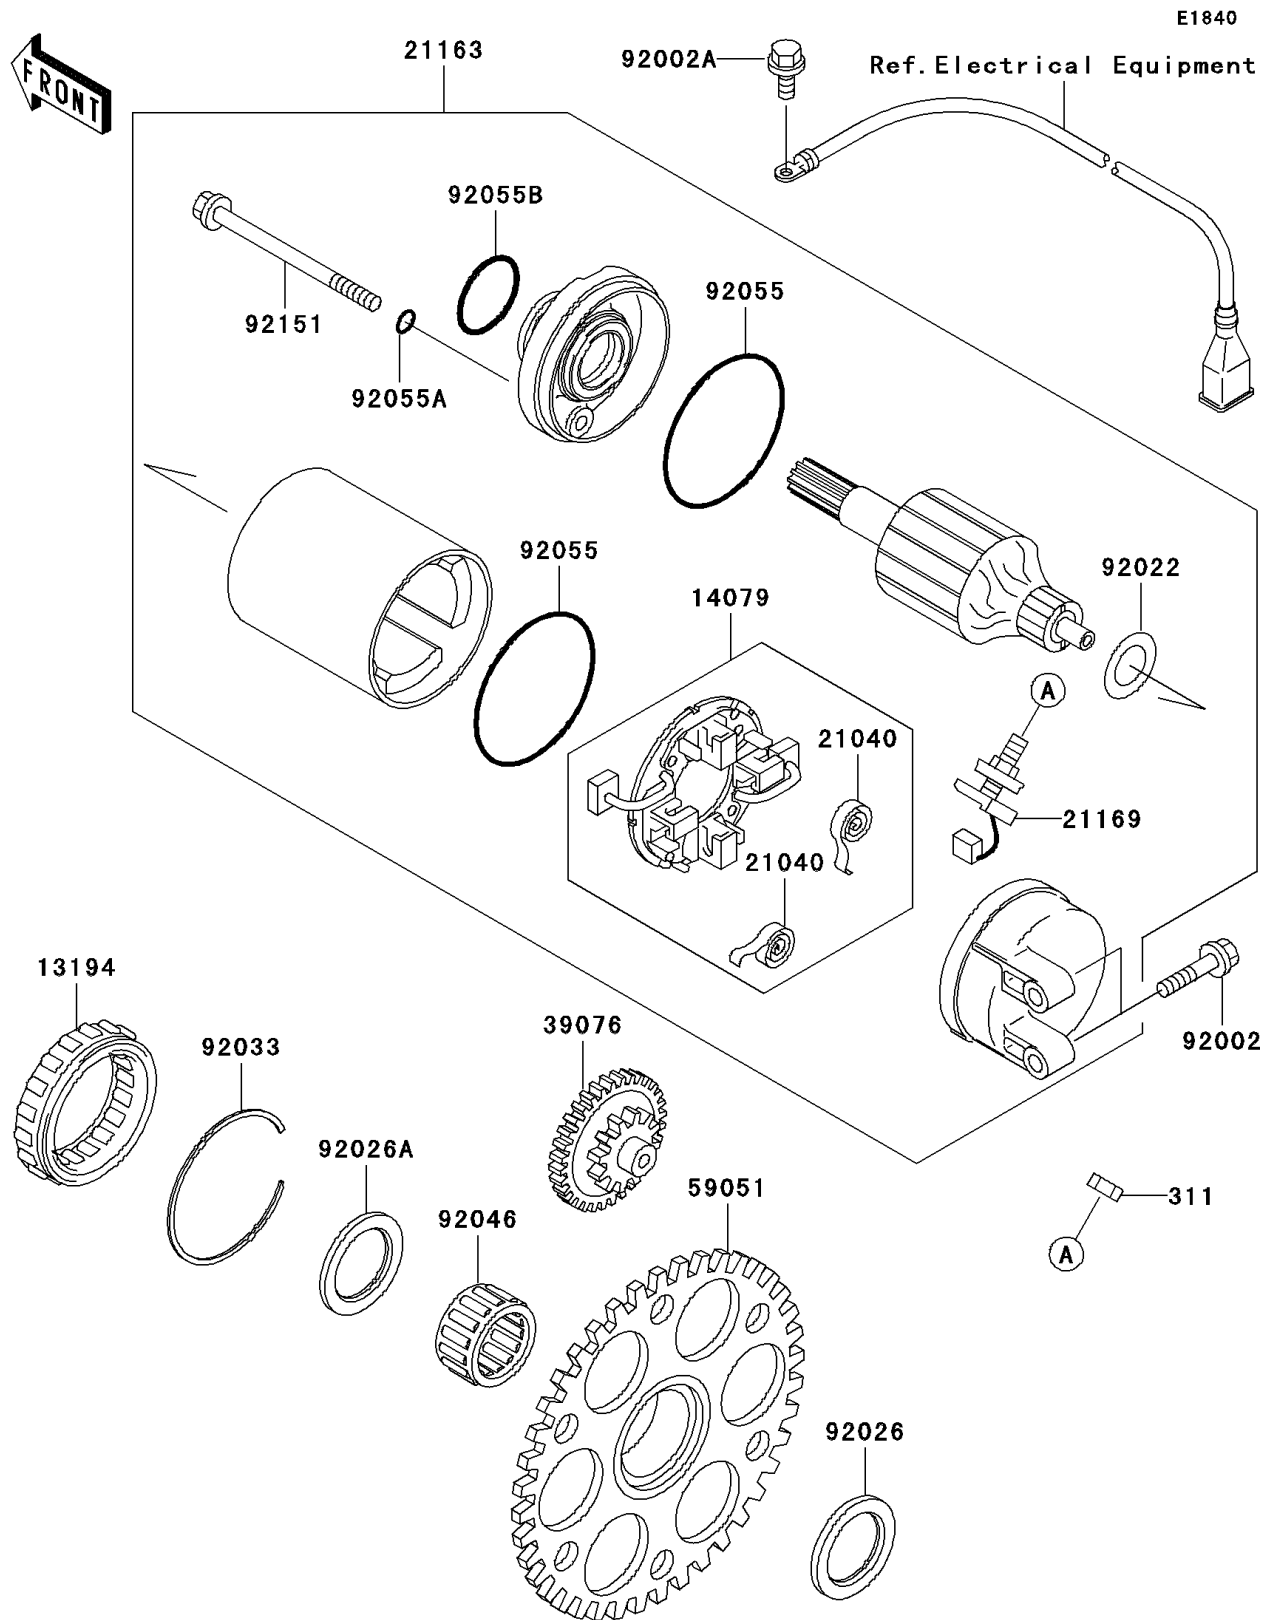

2004 Ultra 150 PARTS DIAGRAM

Starter Motor

2004 Ultra 150 PARTS LIST

Starter Motor

ITEM NAME	PART NUMBER	QUANTITY
NUT-HEX,6MM (Ref # 311)	311R0600	1
CLUTCH-ONEWAY (Ref # 13194)	13194-3705	1
HOLDER-ASSY (Ref # 14079)	14079-3725	1
SPRING-BRUSH (Ref # 21040)	21040-3702	1
STARTER-ELECTRIC (Ref # 21163)	21163-3719	1
TERMINAL (Ref # 21169)	21169-3701	1
LIMITER (Ref # 39076)	39076-3703	1
GEAR-SPUR (Ref # 59051)	59051-3706	1
BOLT,6X25 (Ref # 92002)	92002-3714	1
BOLT,6X12 (Ref # 92002A)	92002-3763	1
WASHER (Ref # 92022)	92022-2200	1
SPACER,28X38X3.0 (Ref # 92026)	92026-3738	1
SPACER,26.3X38X2.5 (Ref # 92026A)	92026-3739	1
RING-SNAP (Ref # 92033)	92033-3731	1
BEARING-NEEDLE,KT283315E01 (Ref # 92046)	92046-3701	1
RING-O,62MM (Ref # 92055)	92055-1260	1
RING-O,4.5MM (Ref # 92055A)	92055-1261	1
RING-O,24.4MM (Ref # 92055B)	92055-1262	1
BOLT (Ref # 92151)	92151-3809	1