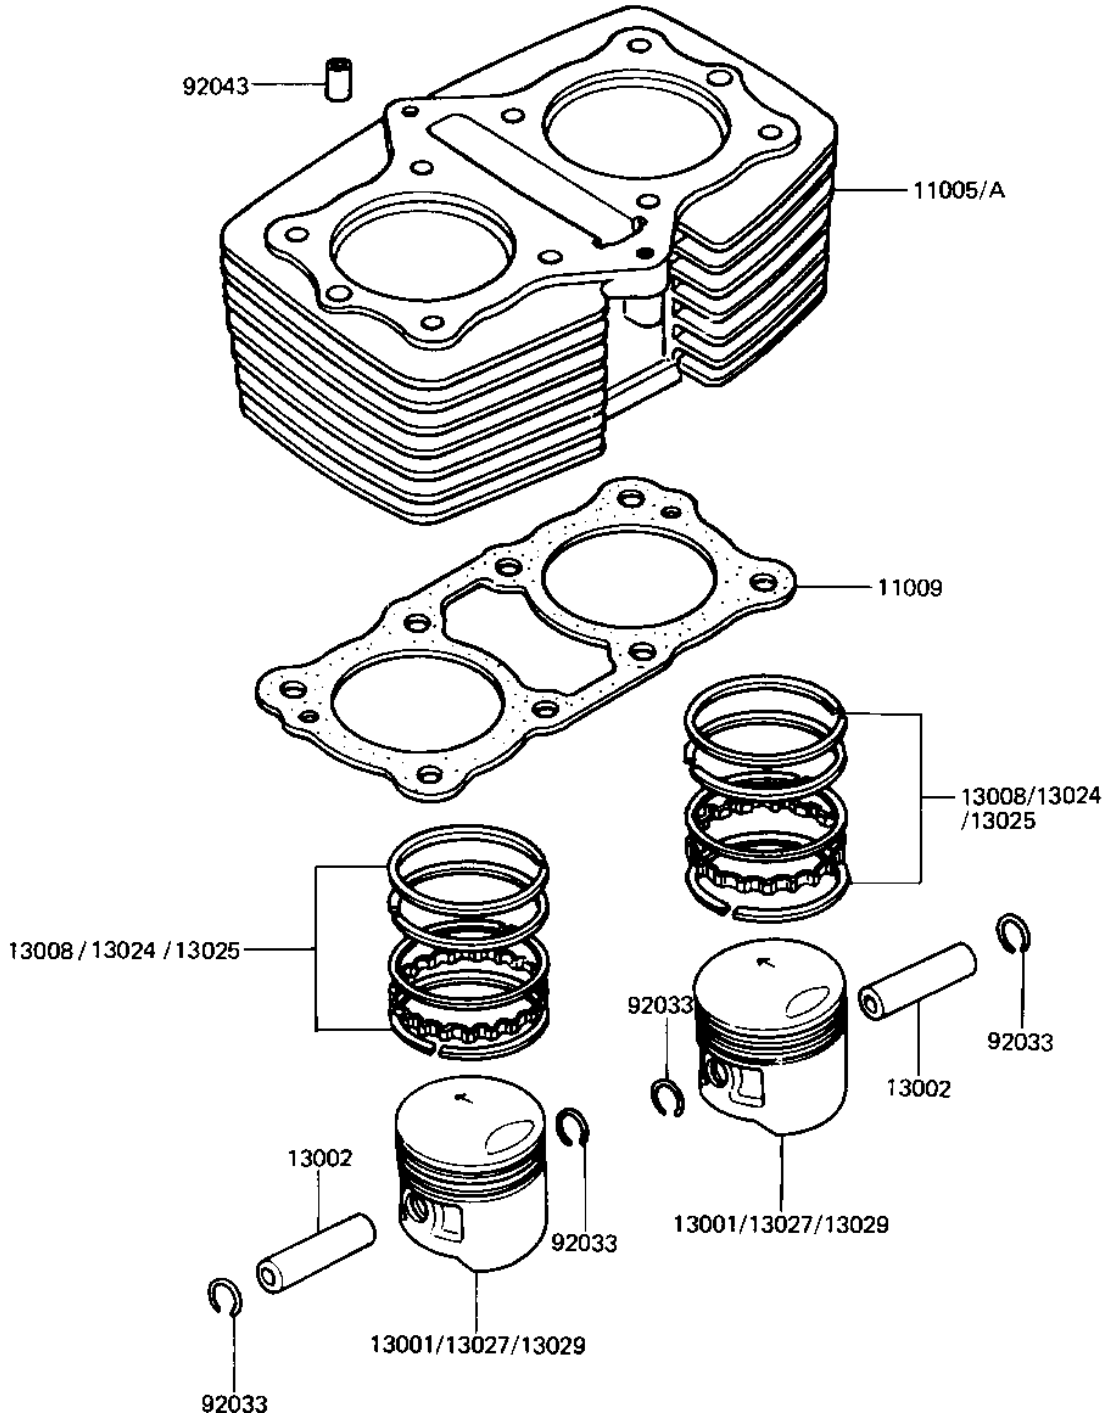

# 1983 LTD Belt PARTS DIAGRAM

CYLINDER/PISTONS ('81-'83 D2/D3/D4/D5)

E1120-0014

1  
1  
1  
1  
1  
1  
1  
1  
1  
9  
9

## 1983 LTD Belt PARTS LIST

CYLINDER/PISTONS ('81-'83 D2/D3/D4/D5)

ITEM NAME	PART NUMBER	QUANTITY
CYLINDER-ENGINE,SILVE (Ref # 11005)	11005-1166	1
GASKET,CYLINDER BASE (Ref # 11009)	11009-1176	1
PISTON,STD (Ref # 13001)	13001-1032	2
PIN-PISTON (Ref # 13002)	13002-1011	2
RING SET,PISTON,STD (Ref # 13008)	13008-5029	2
RING SET,0.040",O/S (Ref # 13024)	13024-5015	2
RING SET,0.020",O/S (Ref # 13025)	13025-5015	2
PISTON,0.040",O/S (Ref # 13027)	13027-1015	2
PISTON,0.020",O/S (Ref # 13029)	13029-1014	2
CIRCLIP PISTON PIN (Ref # 92033)	92036-005	4
PIN,DOWEL,10X8.2X14 (Ref # 92043)	92043-1037	2