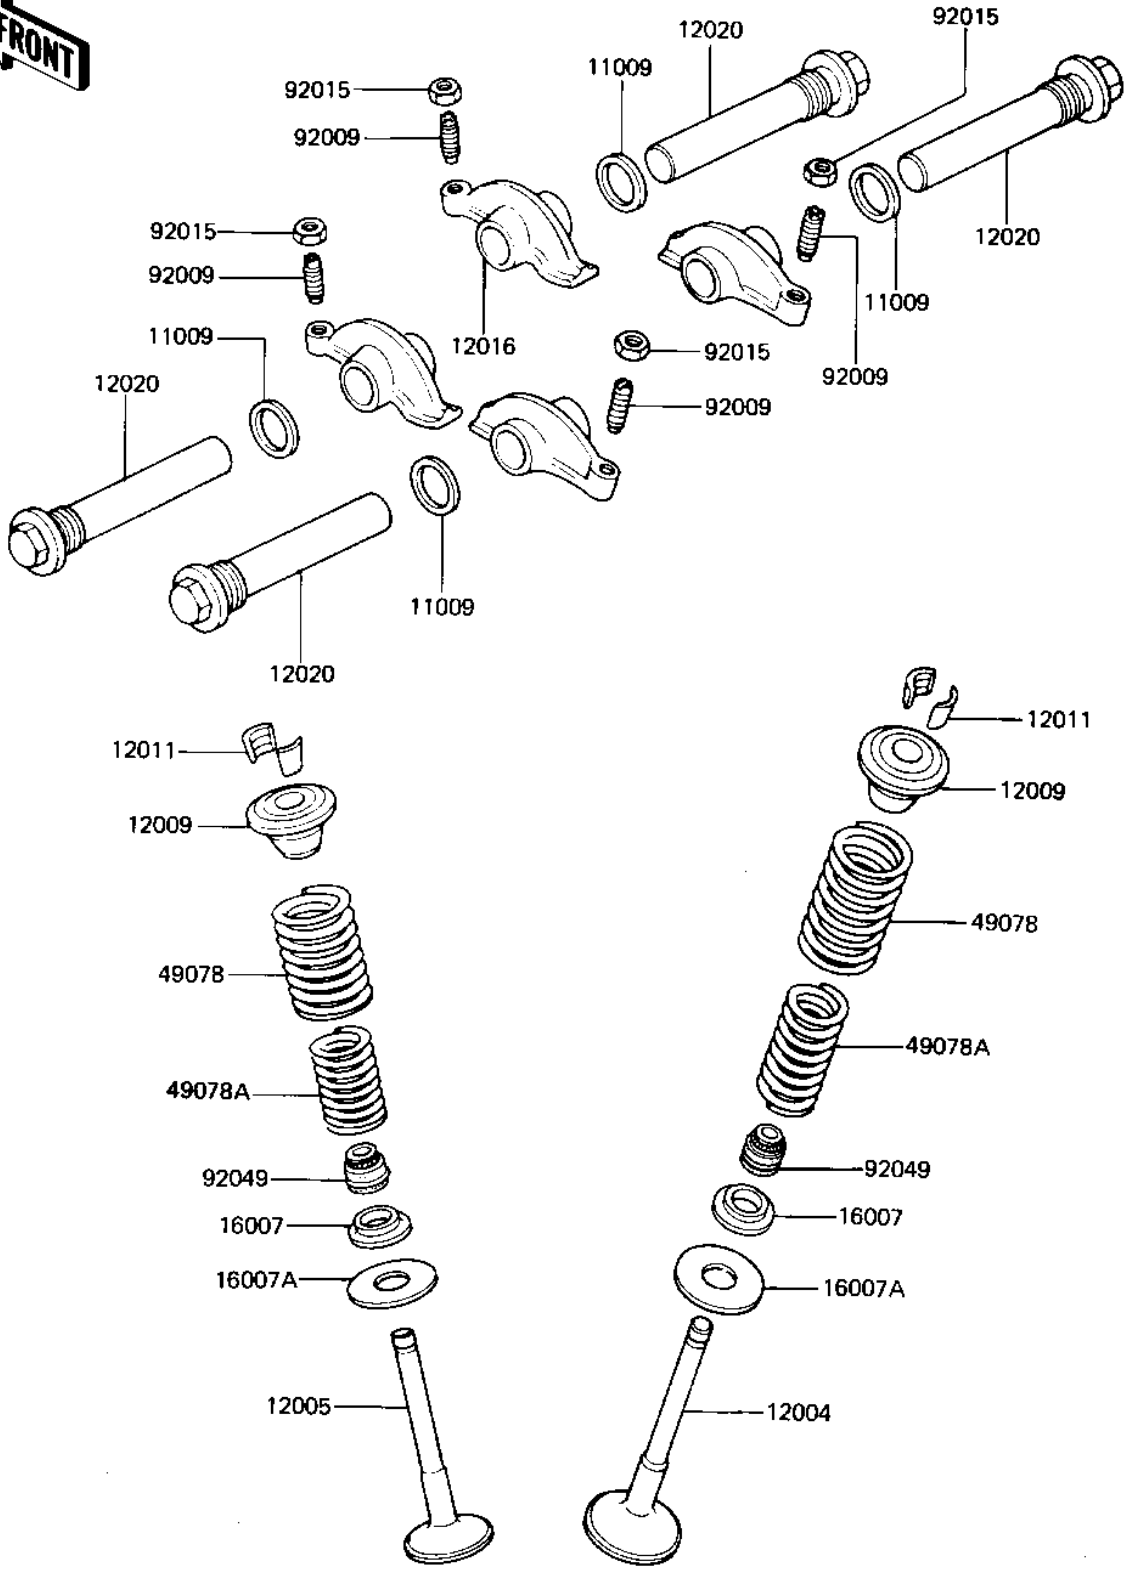

# 1983 LTD Belt PARTS DIAGRAM

ROCKER ARMS/VALVES (KZ440-D5)

E1210-0013

- 1
- 1
- 1
- 1
- 1
- 1
- 1
- 1
- 4
- 4
- 9
- 9
- 9

## 1983 LTD Belt PARTS LIST

### ROCKER ARMS/VALVES (KZ440-D5)

ITEM NAME	PART NUMBER	QUANTITY
GASKET,16X19.7X1.5 (Ref # 11009)	11009-1106	4
VALVE,INTAKE (Ref # 12004)	12004-1008	2
VALVE,EXHAUST (Ref # 12005)	12005-1007	2
RETAINER,VALVE SPRING (Ref # 12009)	12009-006	4
SPLIT KEEPER (Ref # 12011)	12011-004	8
ARM,ROCKER (Ref # 12016)	12016-1001	4
SHAFT,ROCKER (Ref # 12020)	12020-1001	4
SEAT-SPRING,INNER (Ref # 16007)	16007-1045	4
SEAT-SPRING,OUTER (Ref # 16007A)	16007-1046	4
SPRING,OUTER VALVE (Ref # 49078)	12007-013	4
SPRING,INNER VALVE (Ref # 49078A)	12007-014	4
SCREW,ADJUSTING (Ref # 92009)	92009-1032	4
NUT,ROCKER ARM FITTING (Ref # 92015)	92016-061	4
OIL SEAL,RV37129.5 (Ref # 92049)	92049-016	4