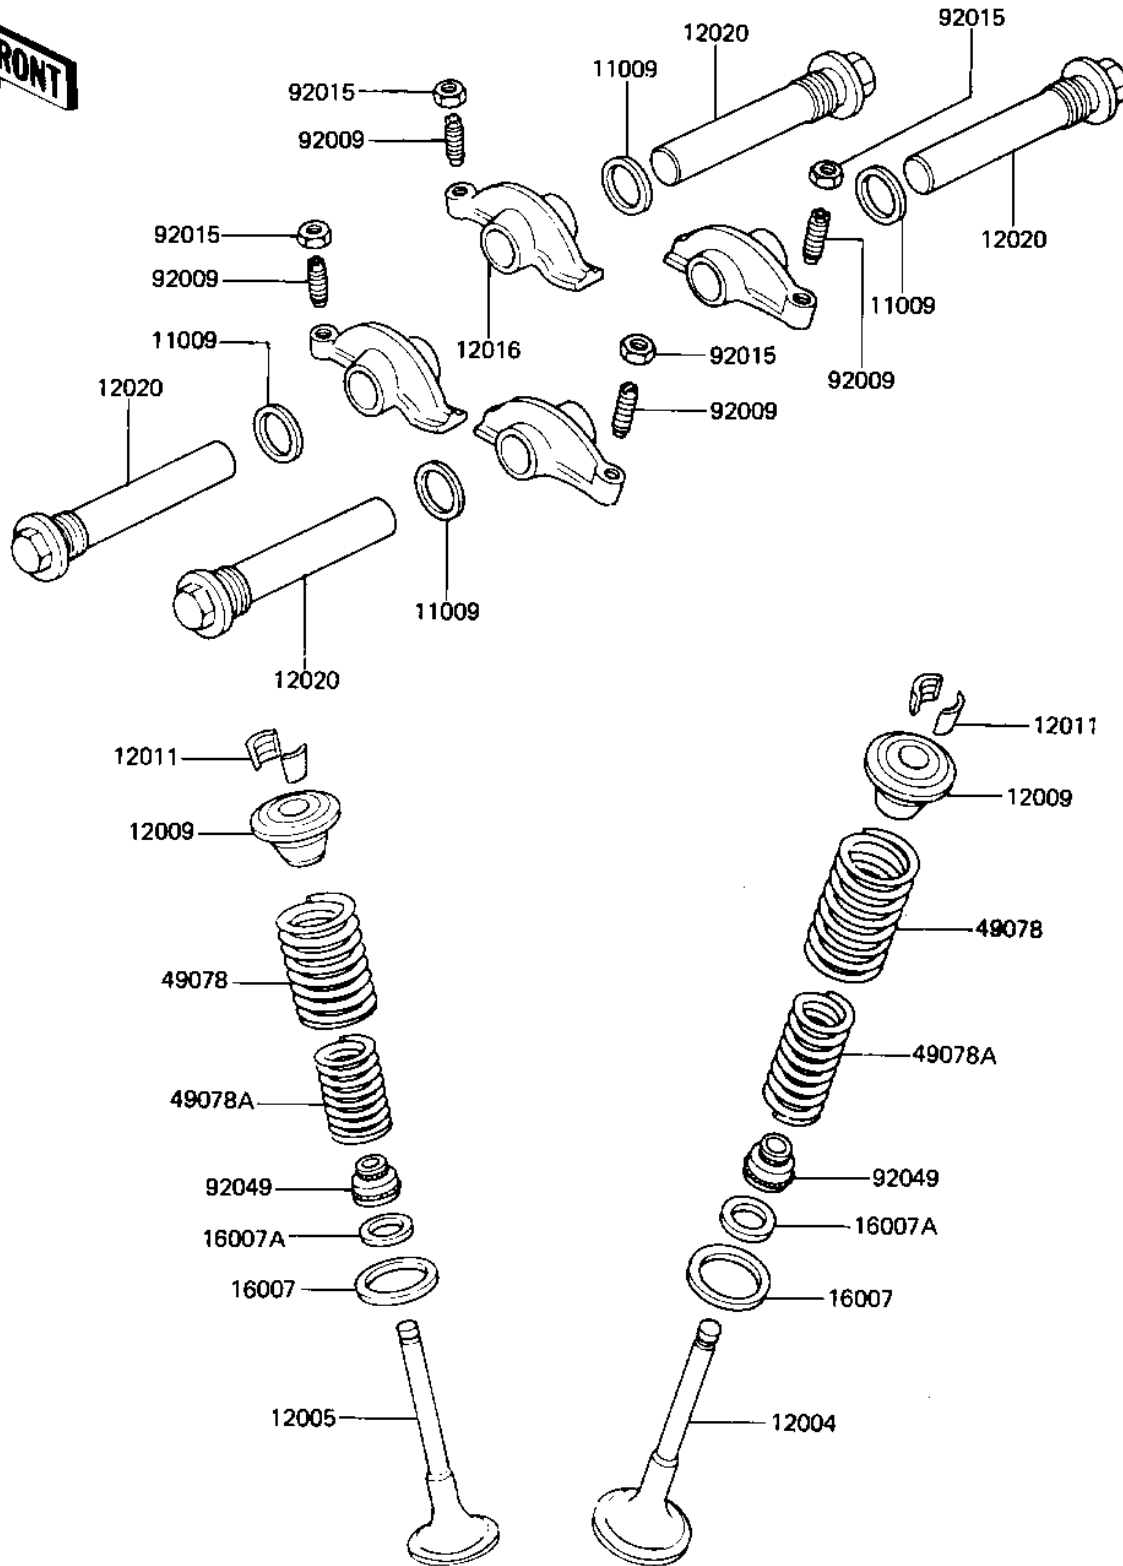

1983 LTD Belt PARTS DIAGRAM

ROCKER ARMS/VALVES (KZ440-D2/D3/D4)

E1210-0001

- 1
- 1
- 1
- 1
- 1
- 1
- 1
- 1
- 4
- 4
- 9
- 9
- 9

1983 LTD Belt PARTS LIST

ROCKER ARMS/VALVES (KZ440-D2/D3/D4)

ITEM NAME	PART NUMBER	QUANTITY
GASKET,16X19.7X1.5 (Ref # 11009)	11009-1106	4
VALVE,INTAKE (Ref # 12004)	12004-1008	2
VALVE,EXHAUST (Ref # 12005)	12005-1007	2
RETAINER,VALVE SPRING (Ref # 12009)	12009-006	4
SPLIT KEEPER (Ref # 12011)	12011-004	8
ARM,ROCKER (Ref # 12016)	12016-1001	4
SHAFT,ROCKER (Ref # 12020)	12020-1001	4
SEAT,VLV OUTER SPRING (Ref # 16007)	12010-005	4
SEAT,VLV INNER SPRING (Ref # 16007A)	12010-006	4
SPRING,OUTER VALVE (Ref # 49078)	12007-013	4
SPRING,INNER VALVE (Ref # 49078A)	12007-014	4
SCREW,ADJUSTING (Ref # 92009)	92009-1032	4
NUT,ROCKER ARM FITTNG (Ref # 92015)	92016-061	4
OIL SEAL,RV37129.5 (Ref # 92049)	92049-016	4