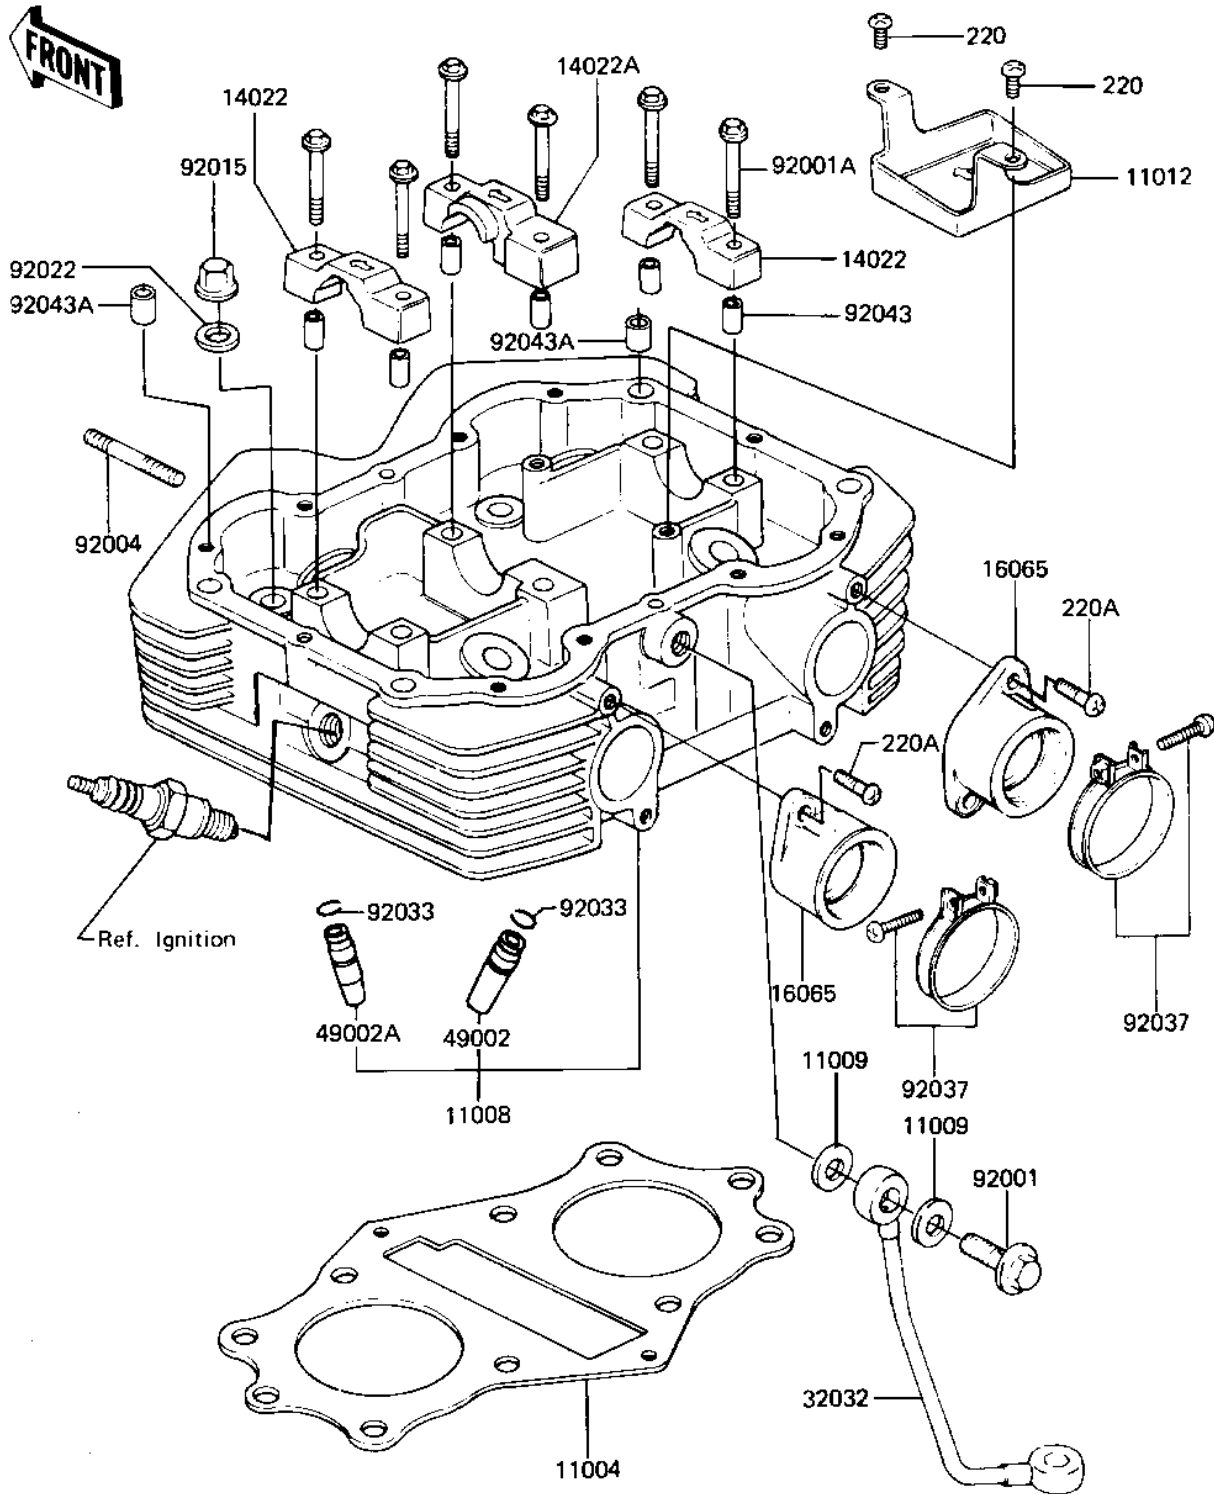

1983 LTD Belt PARTS DIAGRAM

CYLINDER HEAD (KZ440-D5)

E1111-0055

- 1
- 1
- 1
- 1
- 1
- 1
- 3
- 4
- 4
- 9
- 9
- 9
- 9
- 9
- 9
- 9
- 9
- 9

1983 LTD Belt PARTS LIST

CYLINDER HEAD (KZ440-D5)

ITEM NAME	PART NUMBER	QUANTITY
GASKET,CYLINDER HEAD (Ref # 11004)	11004-1020	1
HEAD-COMP-CYLINDER,SI (Ref # 11008)	11008-1043	1
GASKET,10X14.5X1.5 (Ref # 11009)	11009-1105	2
CAP,CYLINDER HEAD OIL (Ref # 11012)	11012-1027	1
CAP,BRG,HEAD,L.H&R.H (Ref # 14022)	14022-1002	2
CAP,BRG.HEAD,CENTER (Ref # 14022A)	14022-1003	1
HOLDER,CARBURETOR (Ref # 16065)	16065-1027	2
PIPE,OIL (Ref # 32032)	32032-1084	1
GUIDE,INLET VALVE (Ref # 49002)	12013-009	2
GUIDE,EXHAUST VALVE (Ref # 49002A)	49002-1002	2
BOLT,BANJO,10X25 (Ref # 92001)	92001-1017	1
BOLT,FLANGED,6X38 (Ref # 92001A)	92001-1105	6
STUD,6X46 (Ref # 92004)	92004-049	4
NUT,CYLINDER HEAD (Ref # 92015)	92015-076	8
WASHER,10.5X22X1.6 (Ref # 92022)	92022-1005	8
CIRCLIP-VALVE (Ref # 92033)	92036-023	4
CLAMP,53M/M (Ref # 92037)	92037-201	2
PIN-DOWEL (Ref # 92043)	92042-007	6
PIN,DOWEL,10X8.2X14 (Ref # 92043A)	92043-1037	2
SCREW PAN HEAD 6X10 (Ref # 220)	220B0610	2
SCREW PAN HEAD 6X16 (Ref # 220A)	220B0616	4