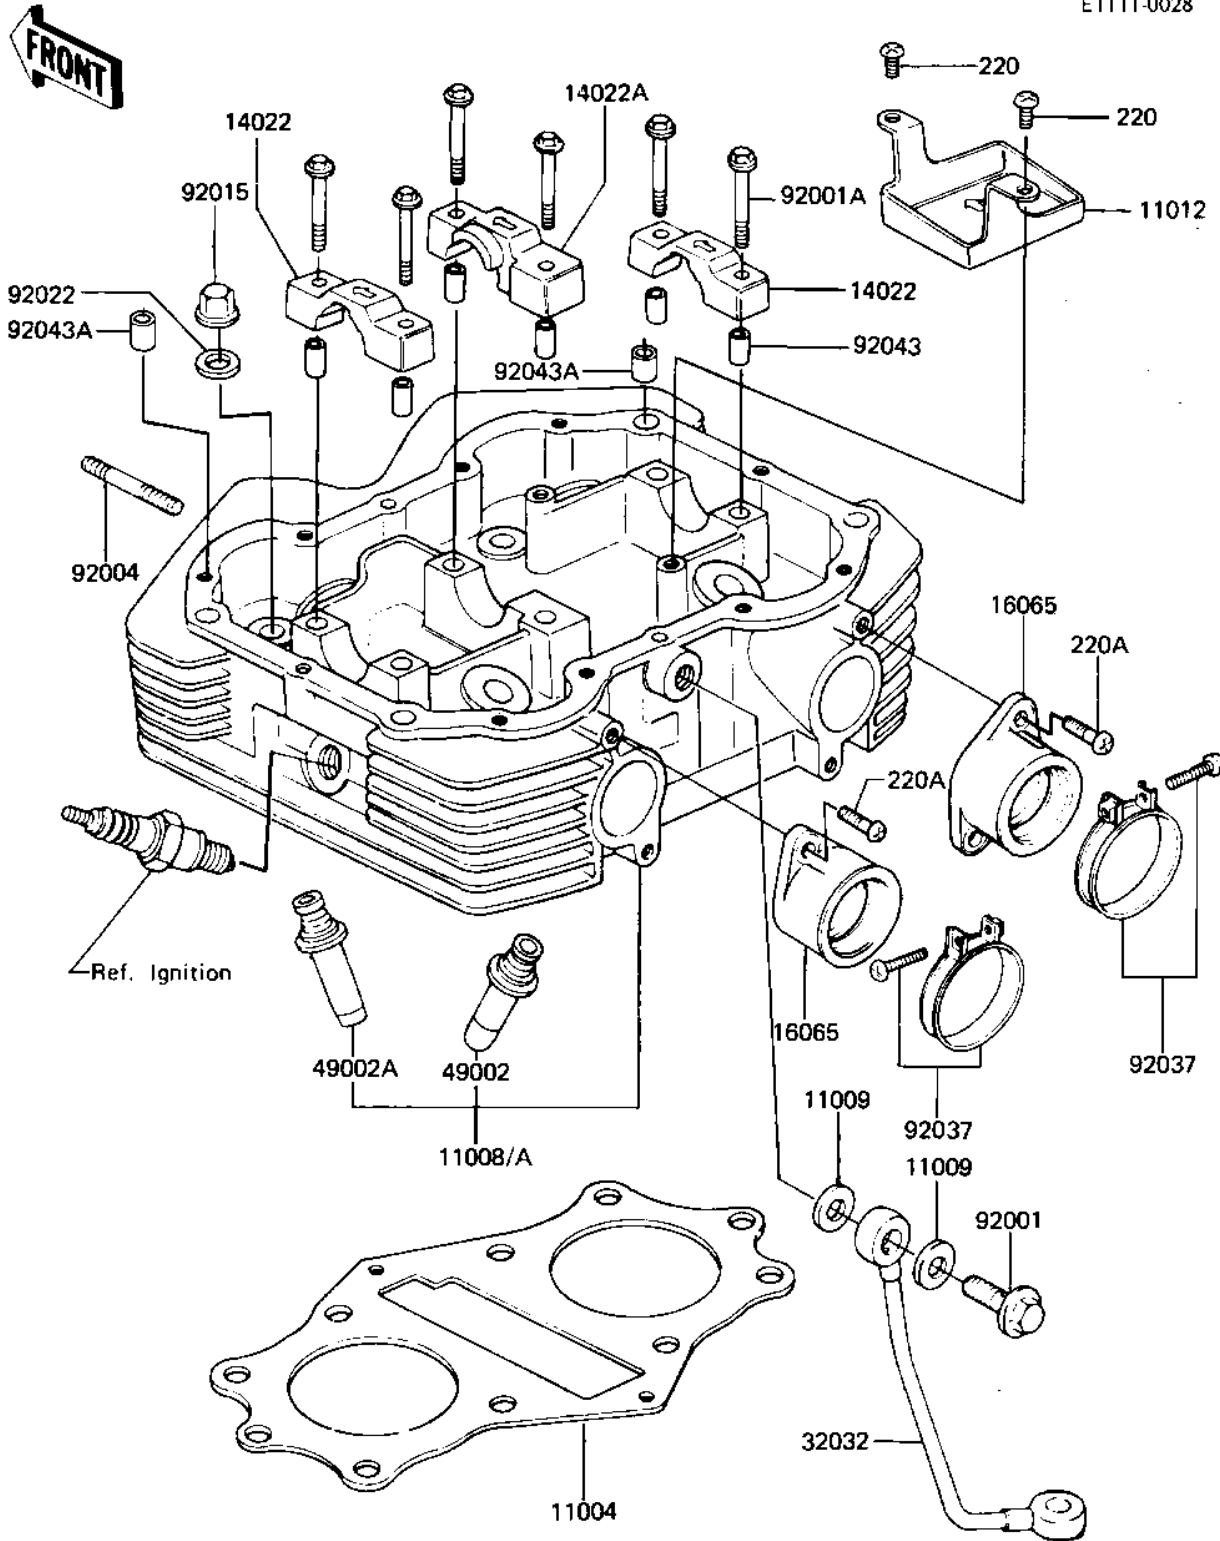

1983 LTD Belt PARTS DIAGRAM

CYLINDER HEAD (KZ440-D2/D3/D4)

E1111-0028

- 1
- 1
- 1
- 1
- 1
- 1
- 1
- 3
- 4
- 4
- 9
- 9
- 9
- 9
- 9
- 9
- 9
- 9

1983 LTD Belt PARTS LIST

CYLINDER HEAD (KZ440-D2/D3/D4)

ITEM NAME	PART NUMBER	QUANTITY
GASKET,CYLINDER HEAD (Ref # 11004)	11004-1020	1
HEAD-COMP-CYLINDER,SI (Ref # 11008)	11008-1034	1
GASKET,10X14.5X1.5 (Ref # 11009)	11009-1105	2
CAP,CYLINDER HEAD OIL (Ref # 11012)	11012-1027	1
CAP,BRG,HEAD,L.H&R.H (Ref # 14022)	14022-1002	2
CAP,BRG.HEAD,CENTER (Ref # 14022A)	14022-1003	1
HOLDER,CARBURETOR (Ref # 16065)	16065-1027	2
PIPE,OIL (Ref # 32032)	32032-1084	1
GUIDE,INLET VALVE (Ref # 49002)	12013-003	2
GUIDE,EXHAUST VALVE (Ref # 49002A)	49002-1010	2
BOLT,BANJO,10X25 (Ref # 92001)	92001-1017	1
BOLT,FLANGED,6X38 (Ref # 92001A)	92001-1105	6
STUD,6X46 (Ref # 92004)	92004-049	4
NUT,CYLINDER HEAD (Ref # 92015)	92015-076	8
WASHER,10.5X22X1.6 (Ref # 92022)	92022-1005	8
CLAMP,53M/M (Ref # 92037)	92037-201	2
PIN-DOWEL (Ref # 92043)	92042-007	6
PIN,DOWEL,10X8.2X14 (Ref # 92043A)	92043-1037	2
SCREW PAN HEAD 6X10 (Ref # 220)	220B0610	2
SCREW PAN HEAD 6X16 (Ref # 220A)	220B0616	4