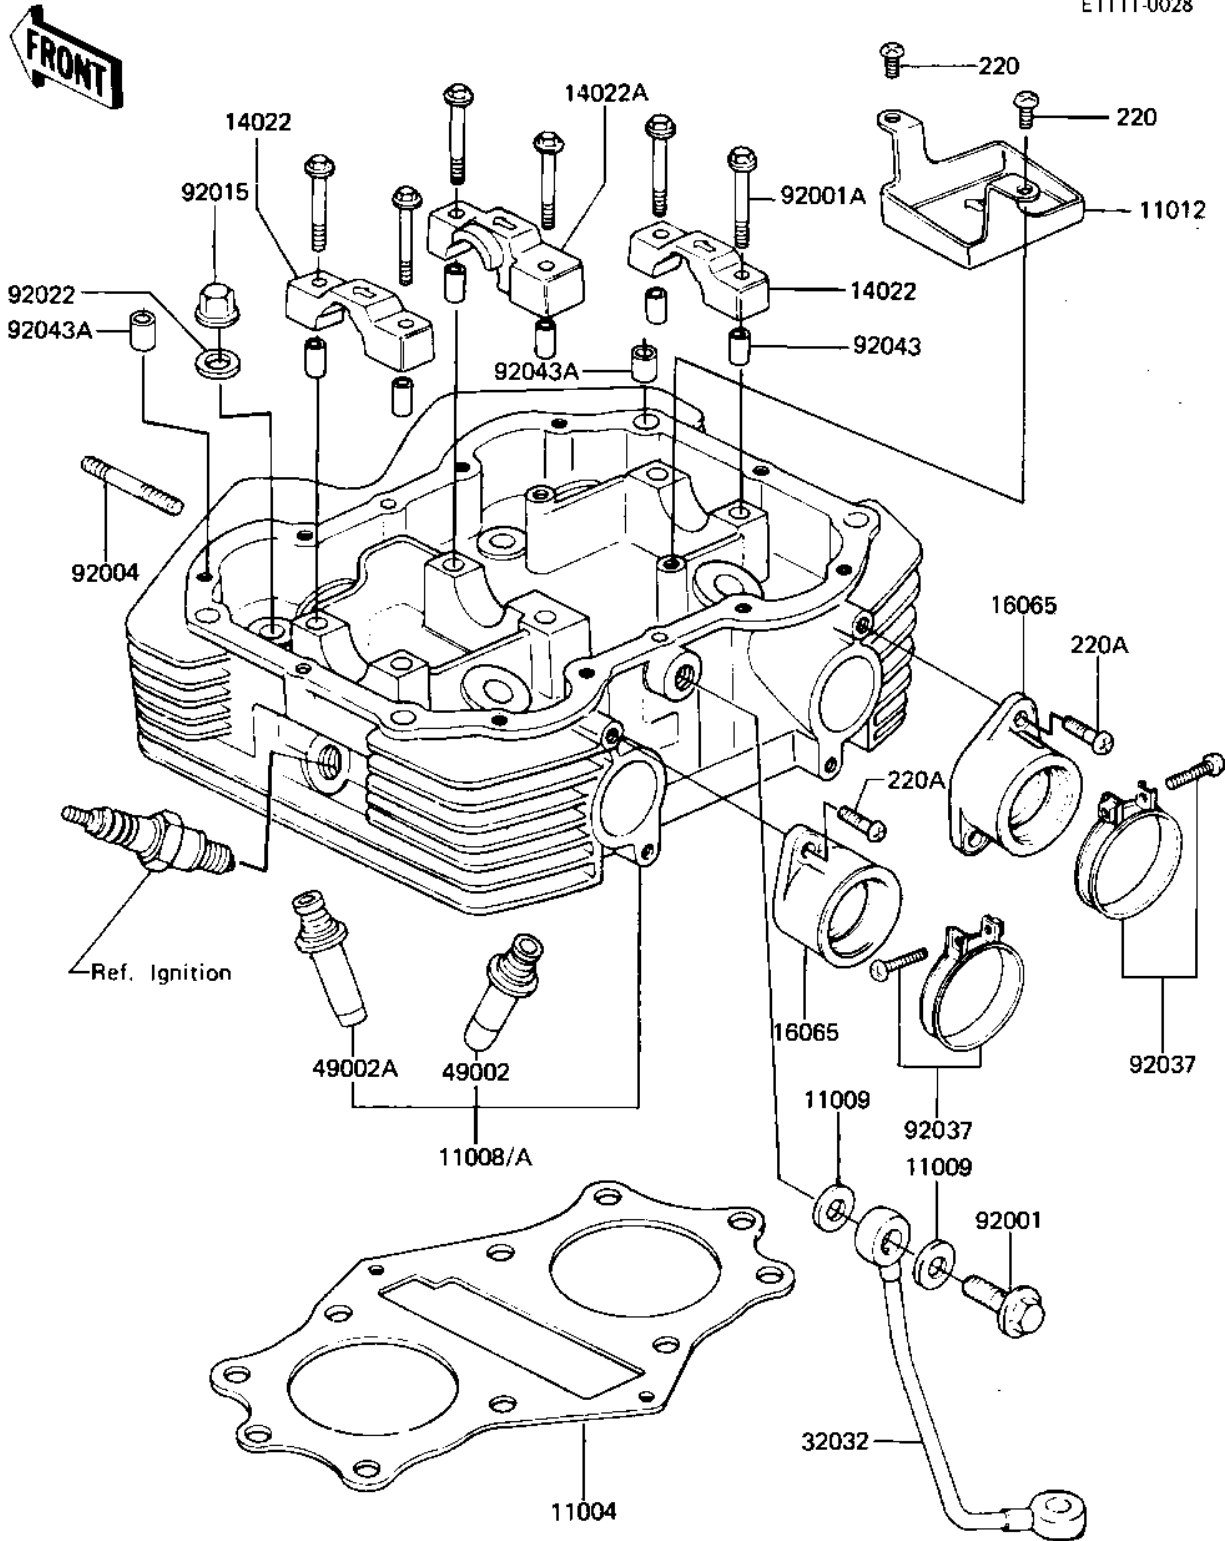

# 1982 LTD Belt PARTS DIAGRAM

CYLINDER HEAD (KZ440-D2/D3/D4)

E1111-0028

- 1
- 1
- 1
- 1
- 1
- 1
- 1
- 3
- 4
- 4
- 9
- 9
- 9
- 9
- 9
- 9
- 9
- 9

# 1982 LTD Belt PARTS LIST

CYLINDER HEAD (KZ440-D2/D3/D4)

ITEM NAME	PART NUMBER	QUANTITY
GASKET,CYLINDER HEAD (Ref # 11004)	11004-1020	1
HEAD-COMP-CYLINDER,SI (Ref # 11008A)	11008-1034	1
GASKET,10X14.5X1.5 (Ref # 11009)	11009-1105	2
CAP,CYLINDER HEAD OIL (Ref # 11012)	11012-1027	1
CAP,BRG,HEAD,L.H&R.H (Ref # 14022)	14022-1002	2
CAP,BRG.HEAD,CENTER (Ref # 14022A)	14022-1003	1
HOLDER,CARBURETOR (Ref # 16065)	16065-1027	2
PIPE,OIL (Ref # 32032)	32032-1084	1
GUIDE,INLET VALVE (Ref # 49002)	12013-003	2
GUIDE,EXHAUST VALVE (Ref # 49002A)	49002-1010	2
BOLT,BANJO,10X25 (Ref # 92001)	92001-1017	1
BOLT,FLANGED,6X38 (Ref # 92001A)	92001-1105	6
STUD,6X46 (Ref # 92004)	92004-049	4
NUT,CYLINDER HEAD (Ref # 92015)	92015-076	8
WASHER,10.5X22X1.6 (Ref # 92022)	92022-1005	8
CLAMP,53M/M (Ref # 92037)	92037-201	2
PIN-DOWEL (Ref # 92043)	92042-007	6
PIN,DOWEL,10X8.2X14 (Ref # 92043A)	92043-1037	2
SCREW PAN HEAD 6X10 (Ref # 220)	220B0610	2
SCREW PAN HEAD 6X16 (Ref # 220A)	220B0616	4