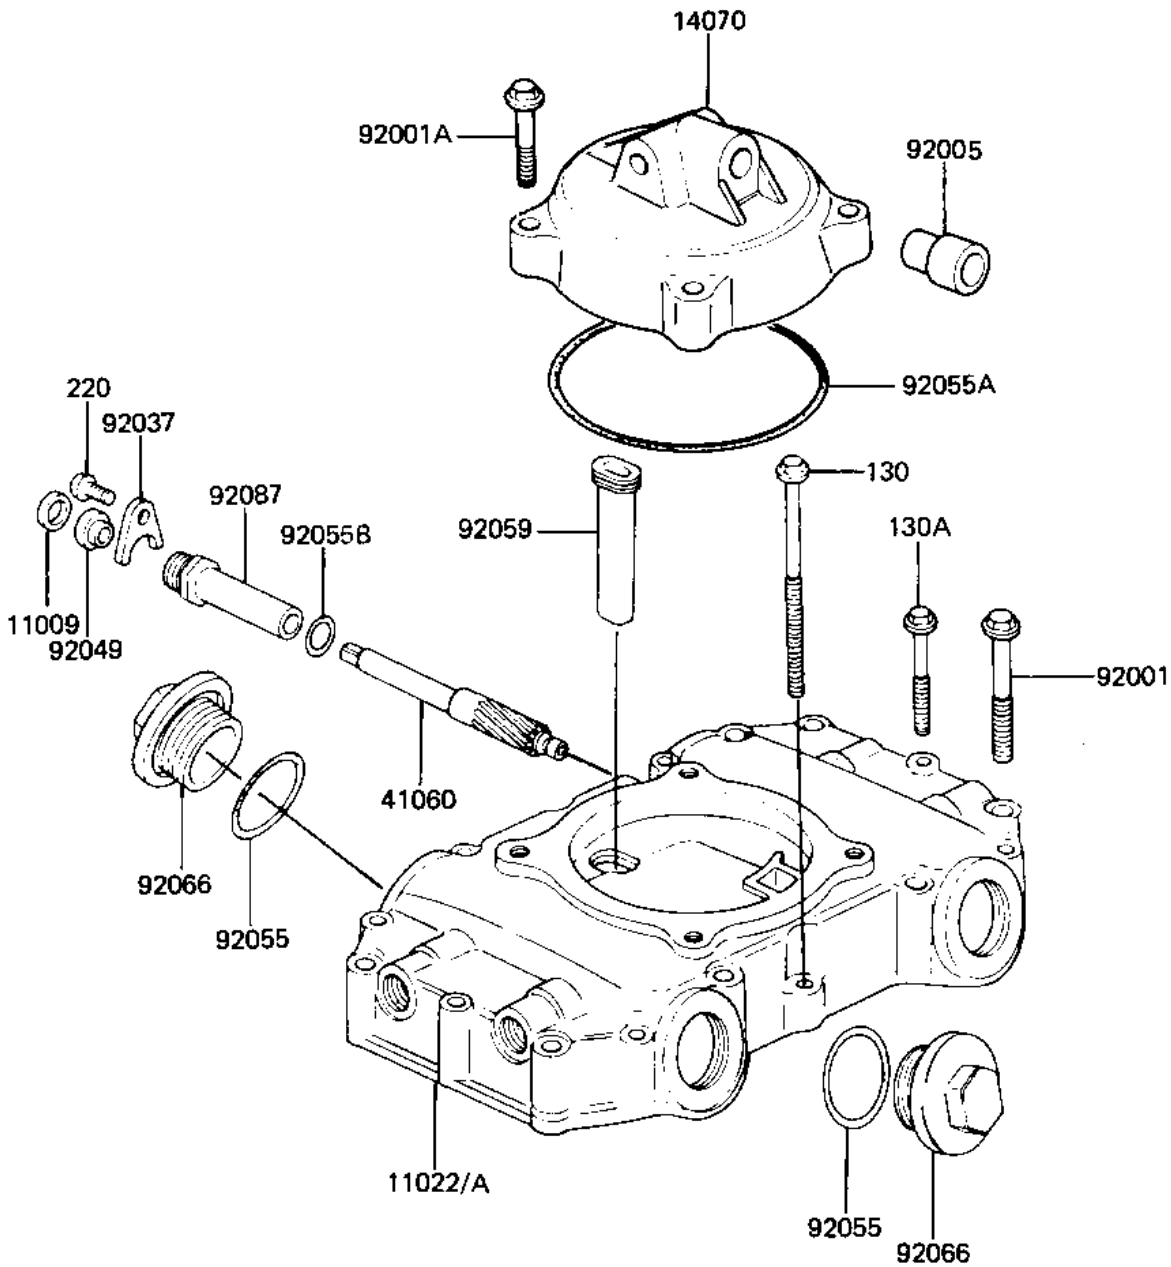

# 1982 LTD Belt PARTS DIAGRAM

CYLINDER HEAD COVERS ('81-'83 D2/D3/D4/D)

E1112-0016

1  
1  
1  
1  
4  
9  
9  
9  
9  
9  
9  
9  
9  
9  
9

# 1982 LTD Belt PARTS LIST

CYLINDER HEAD COVERS ('81-'83 D2/D3/D4/D)

ITEM NAME	PART NUMBER	QUANTITY
GASKET,TACHOMETER GER (Ref # 11009)	92065-103	1
CASE-ROCKER,SILVER (Ref # 11022A)	11022-1013	1
BODY,BREATHER (Ref # 14070)	14070-1004	1
GEAR,METER SCREW (Ref # 41060)	41060-1013	1
BOLT,HEX HEAD 8X63 (Ref # 92001)	92002-1215	8
BOLT,HEX HEAD,8X40 (Ref # 92001A)	92002-1214	4
BREATHER JOINT (Ref # 92005)	14067-006	1
CLAMP,METER GEAR (Ref # 92037)	92037-1030	1
OIL SEAL (Ref # 92049)	92050-075	1
"O" RING,VLV ADJUST (Ref # 92055)	92055-1005	4
"O" RING,BREATHER (Ref # 92055A)	92055-1020	1
"O" RING,METER GEAR (Ref # 92055B)	92055-1021	1
TUBE,BREATHER (Ref # 92059)	92059-1002	1
PLUG,VLV ADJUST (Ref # 92066)	92066-1006	4
BUSHING,METER GEAR (Ref # 92087)	92087-1001	1
BOLT-FLANGED,6X105 (Ref # 130)	130G06105	2
BOLT,FLANGED,6X55 (Ref # 130A)	130G0655	6
SCREW PAN HEAD 6X10 (Ref # 220)	220B0610	1