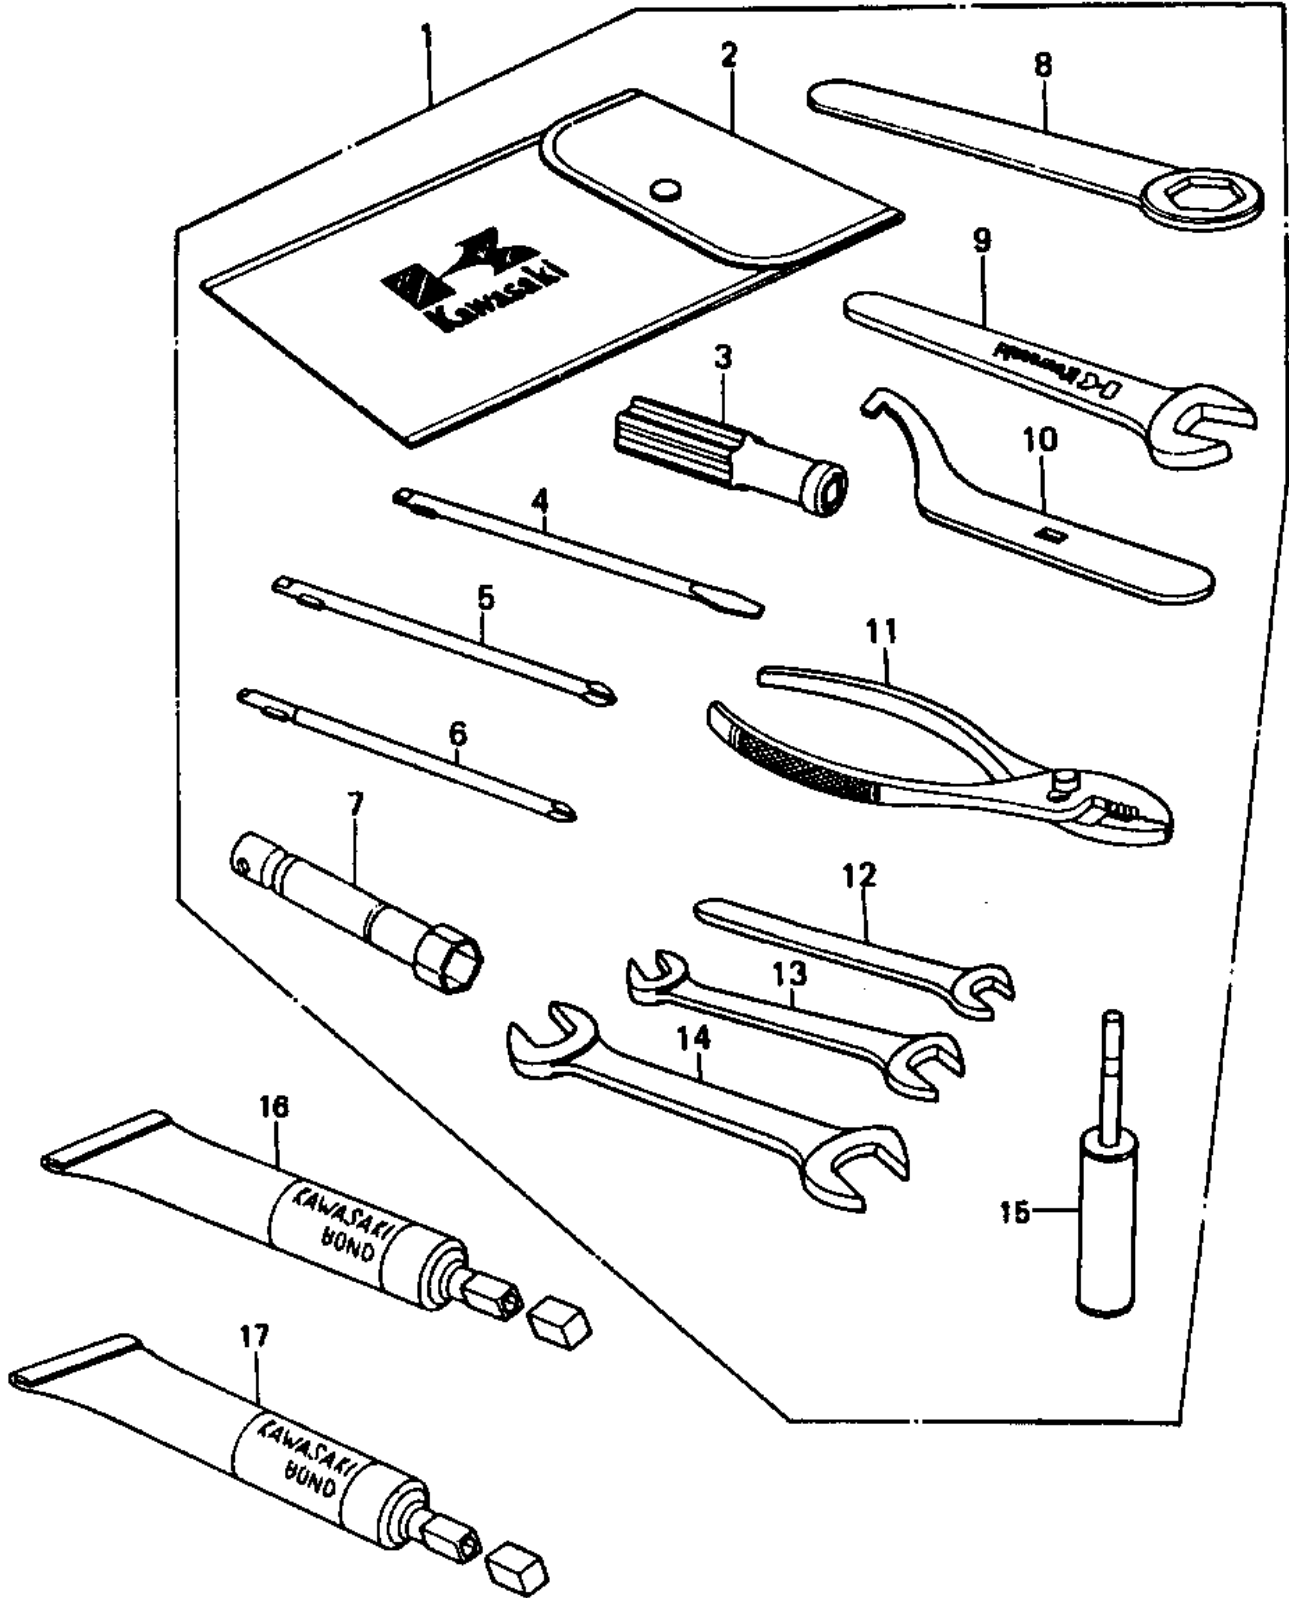

1980 LTD Belt PARTS DIAGRAM

OWNER TOOLS ('80 D1)

1980 LTD Belt PARTS LIST

OWNER TOOLS ('80 D1)

ITEM NAME	PART NUMBER	QUANTITY
UNAVAILABLE IN PRICE BOOK (Ref # 1)	58007-1067	1
UNAVAILABLE IN PRICE BOOK (Ref # 2)	58008-009	1
GRIP,SCREW DRIVER (Ref # 3)	92106-1001	1
92107-1052 (Canada) (Ref # 4)	92107-007	1
TOOL-DRIVER (Ref # 5)	92107-1052	1
92107-1002 (Canada) (Ref # 6)	92107-008	1
WRENCH,SPARK PLUG (Ref # 7)	92108-008	1
TOOL-WRENCH,BOX END,2 (Ref # 8)	92110-1148	1
WRENCH,OPEN END,19M/M (Ref # 9)	92110-1004	1
WRENCH,HOOK (Ref # 10)	92110-1014	1
92112-003 (Canada) (Ref # 11)	92112-005	1
WRENCH,OPEN END,10M/M (Ref # 12)	92110-1031	1
WRENCH,OPEN END,12X13 (Ref # 13)	92126-002	1
TOOL-WRENCH,OPEN END, (Ref # 14)	92110-1153	1
GAGE,TENSION (Ref # 15)	52005-1016	1
UNAVAILABLE IN PRICE BOOK (Ref # 16)	58019-120	(1
LIQUID GASKET (Ref # 17)	92104-002	(1