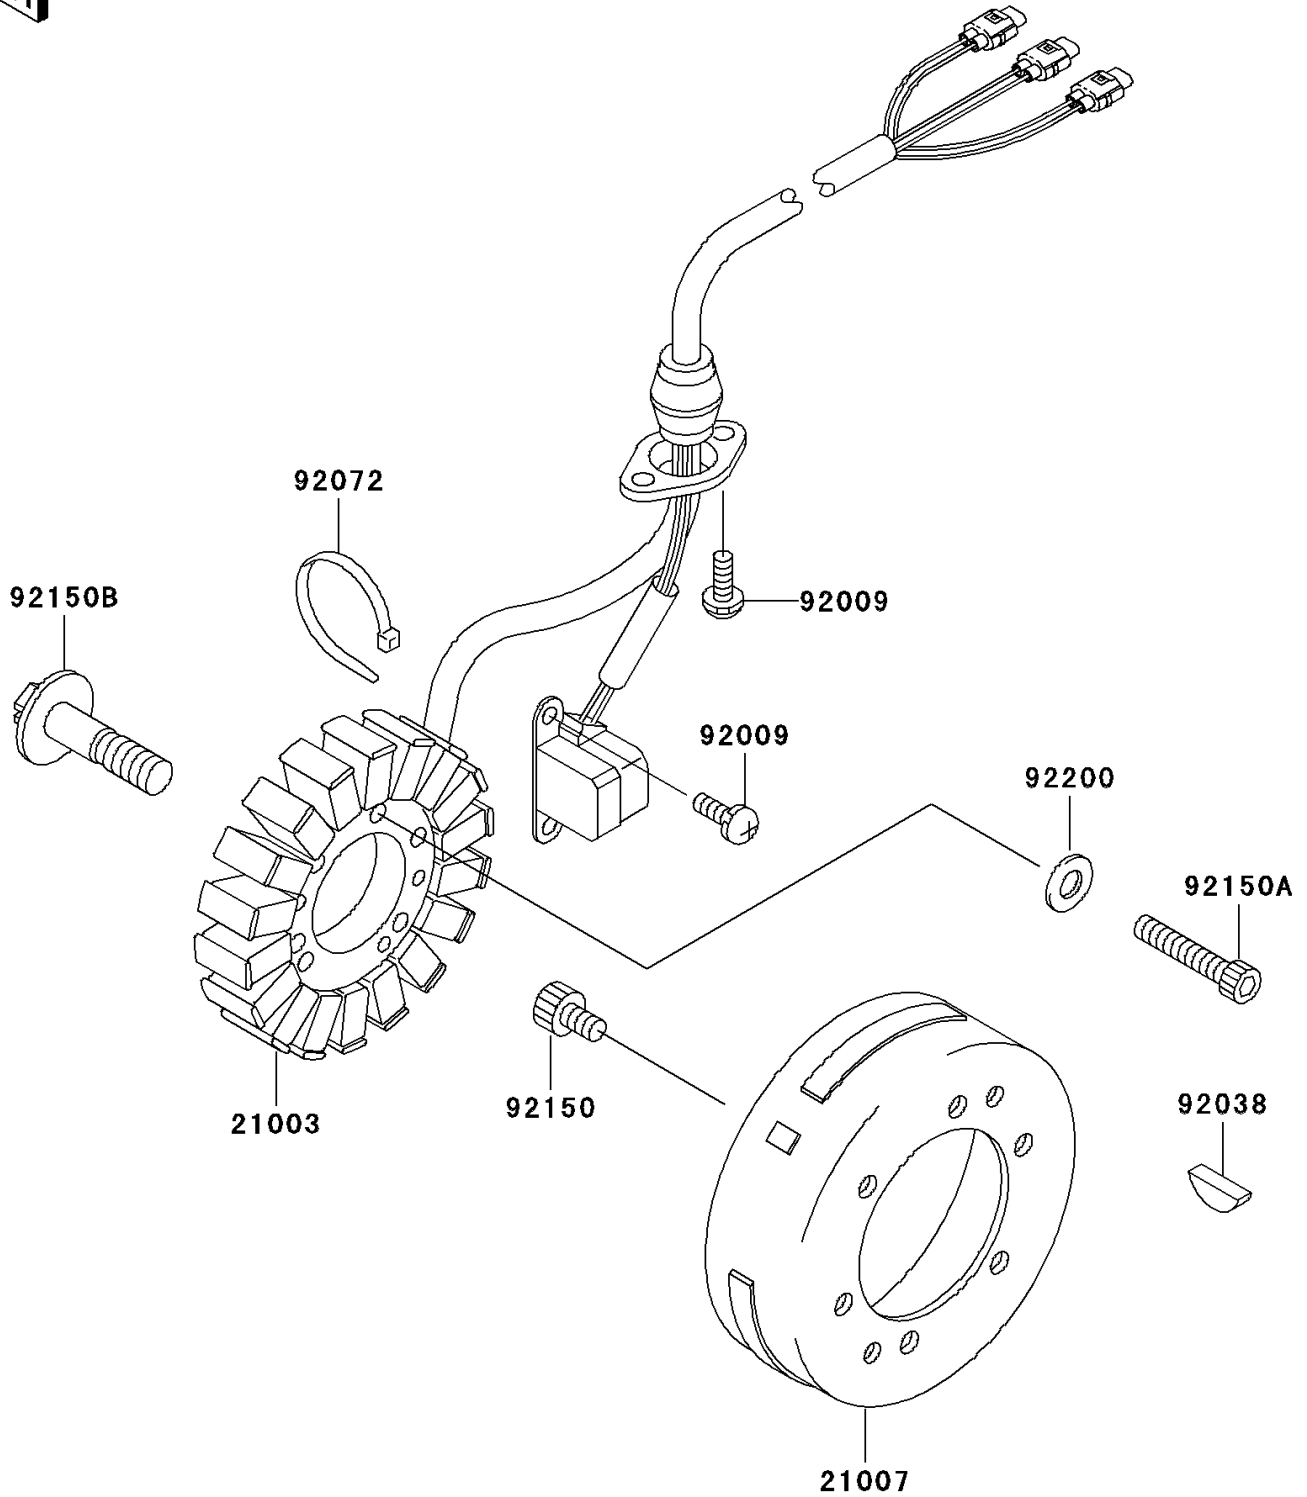

2004 Ultra 150 PARTS DIAGRAM

Generator

E1810

2004 Ultra 150 PARTS LIST

Generator

ITEM NAME	PART NUMBER	QUANTITY
STATOR (Ref # 21003)	21003-3746	1
ROTOR (Ref # 21007)	21007-3723	1
SCREW,5X12 (Ref # 92009)	92009-1296	1
KEY,WOODRUFF (Ref # 92038)	92038-001	1
BAND (Ref # 92072)	92072-3851	1
BOLT,SOCKET,6X10 (Ref # 92150)	92150-1650	1
BOLT,SOCKET,5X25 (Ref # 92150A)	92150-1684	1
BOLT (Ref # 92150B)	92150-3843	1
WASHER,5.1X9X1.5 (Ref # 92200)	92200-3768	1