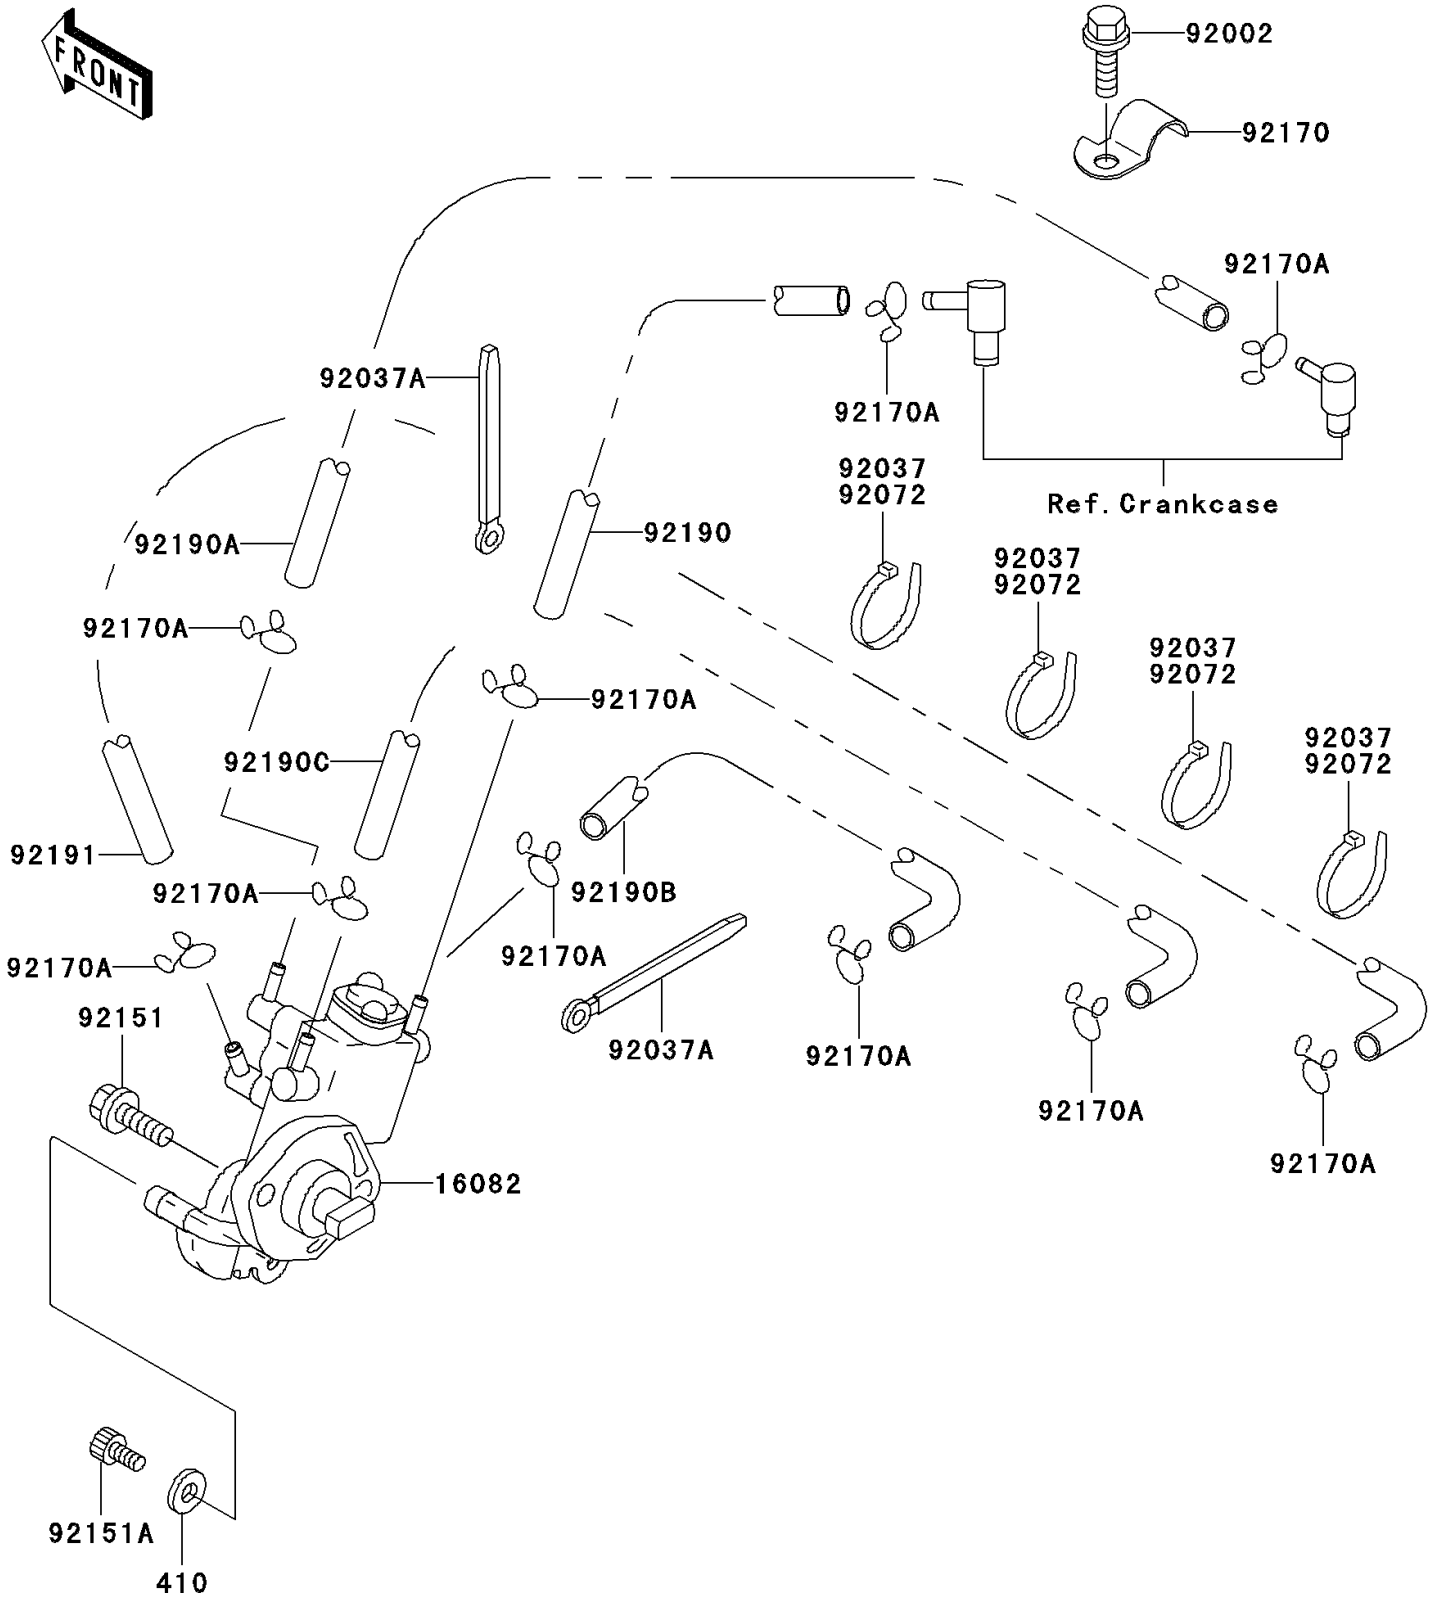

## 2004 Ultra 150 PARTS DIAGRAM

Oil Pump

E1710

## 2004 Ultra 150 PARTS LIST

Oil Pump

ITEM NAME	PART NUMBER	QUANTITY
W-PLAIN-S,5MM (Ref # 410)	410S0500	1
PUMP-ASSY-OIL (Ref # 16082)	16082-3728	1
BOLT,6X16 (Ref # 92002)	92002-3728	1
CLAMP,L=100 (Ref # 92037A)	92037-3736	1
BAND,L=100 (Ref # 92072)	92072-3875	1
BOLT,6X18 (Ref # 92151)	92151-3751	1
BOLT,SOCKET (Ref # 92151A)	92151-3772	1
CLAMP (Ref # 92170)	92170-3736	1
CLAMP (Ref # 92170A)	92170-3750	1
TUBE,3X6X120 (Ref # 92190)	92190-1191	1
TUBE,3X6X545 (Ref # 92190A)	92190-3907	1
TUBE,3X6X420 (Ref # 92190B)	92190-3945	1
TUBE,RR,CARBURETOR (Ref # 92190C)	92190-3967	1
TUBE,3X6X650 (Ref # 92191)	92191-3863	1