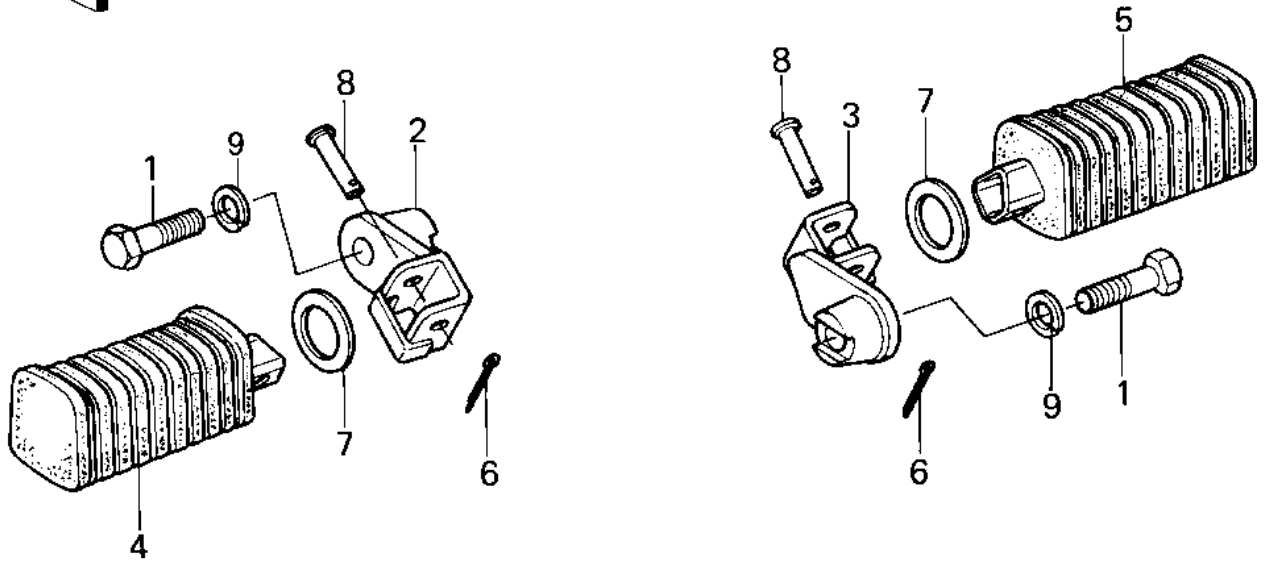

1980 LTD Belt PARTS DIAGRAM

FOOTRESTS ('80 D1)

1980 LTD Belt PARTS LIST

FOOTRESTS ('80 D1)

ITEM NAME	PART NUMBER	QUANTITY
BOLT HEX HEAD 12X40 (Ref # 1)	113B1240	2
HOLDER,STEP,L.H. (Ref # 2)	34003-1041	1
HOLDER,STEP,R.H. (Ref # 3)	34003-1042	1
STEP-ASSY,FR,RH (Ref # 4)	34028-1018	1
STEP-ASSY,FR,RH (Ref # 5)	34028-1018	1
PIN COTTER 2.5X16 (Ref # 6)	550D2516	2
WASHER,PLAIN (Ref # 7)	92022-250	2
PIN,FOOTREST BAR FIT (Ref # 8)	92043-115	2
WASHER SPRING 12MM (Ref # 9)	461F1200	2
BOLT-SMALL-FINE,10X45 (Ref # 10)	113G1045	2
NUT,10MM (Ref # 11)	314B1000	2
HOLDER,REAR FOOTREST (Ref # 12)	34003-1025	2
WASHER PLAIN 10MM (Ref # 13)	410B1000	2
WASHER SPRING 10MM (Ref # 14)	461F1000	2
PIN,COTTER,2.0X12 (Ref # 15)	550D2012	2
WASHER-PLAIN (OPT) (Ref # 16)	92022-199	2
PIN (Ref # 17)	92043-1464	2
RUBBER,FOOTREST (Ref # 18)	92076-027	2