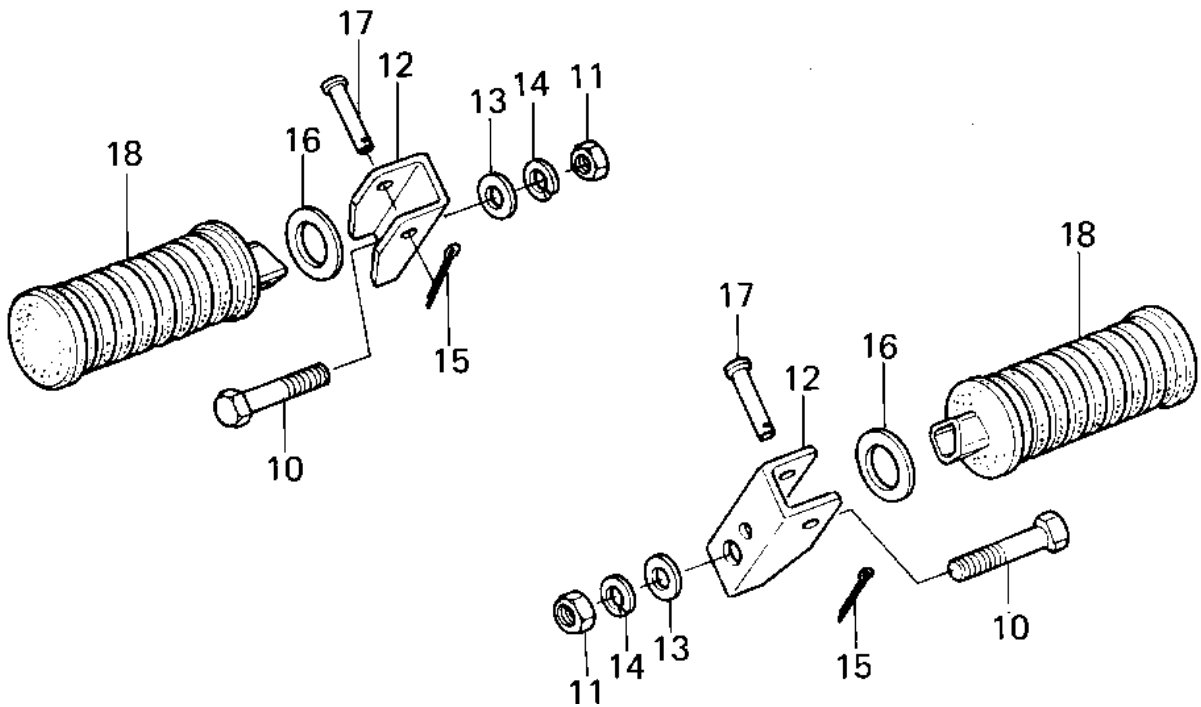

1980 LTD Belt PARTS DIAGRAM

FOOTRESTS ('80 D1)

1980 LTD Belt PARTS LIST

FOOTRESTS ('80 D1)

ITEM NAME	PART NUMBER	QUANTITY
BOLT HEX HEAD 12X40 (Ref # 1)	113B1240	2
HOLDER,STEP,L.H. (Ref # 2)	34003-1041	1
HOLDER,STEP,R.H. (Ref # 3)	34003-1042	1
STEP-ASSY,FR,RH (Ref # 4)	34028-1018	1
STEP-ASSY,FR,RH (Ref # 5)	34028-1018	1
PIN COTTER 2.5X16 (Ref # 6)	550D2516	2
WASHER,PLAIN (Ref # 7)	92022-250	2
PIN,FOOTREST BAR FIT (Ref # 8)	92043-115	2
WASHER SPRING 12MM (Ref # 9)	461F1200	2
BOLT-SMALL-FINE,10X45 (Ref # 10)	113G1045	2
NUT,10MM (Ref # 11)	314B1000	2
HOLDER,REAR FOOTREST (Ref # 12)	34003-1025	2
WASHER PLAIN 10MM (Ref # 13)	410B1000	2
WASHER SPRING 10MM (Ref # 14)	461F1000	2
PIN,COTTER,2.0X12 (Ref # 15)	550D2012	2
WASHER-PLAIN (OPT) (Ref # 16)	92022-199	2
PIN (Ref # 17)	92043-1464	2
RUBBER,FOOTREST (Ref # 18)	92076-027	2