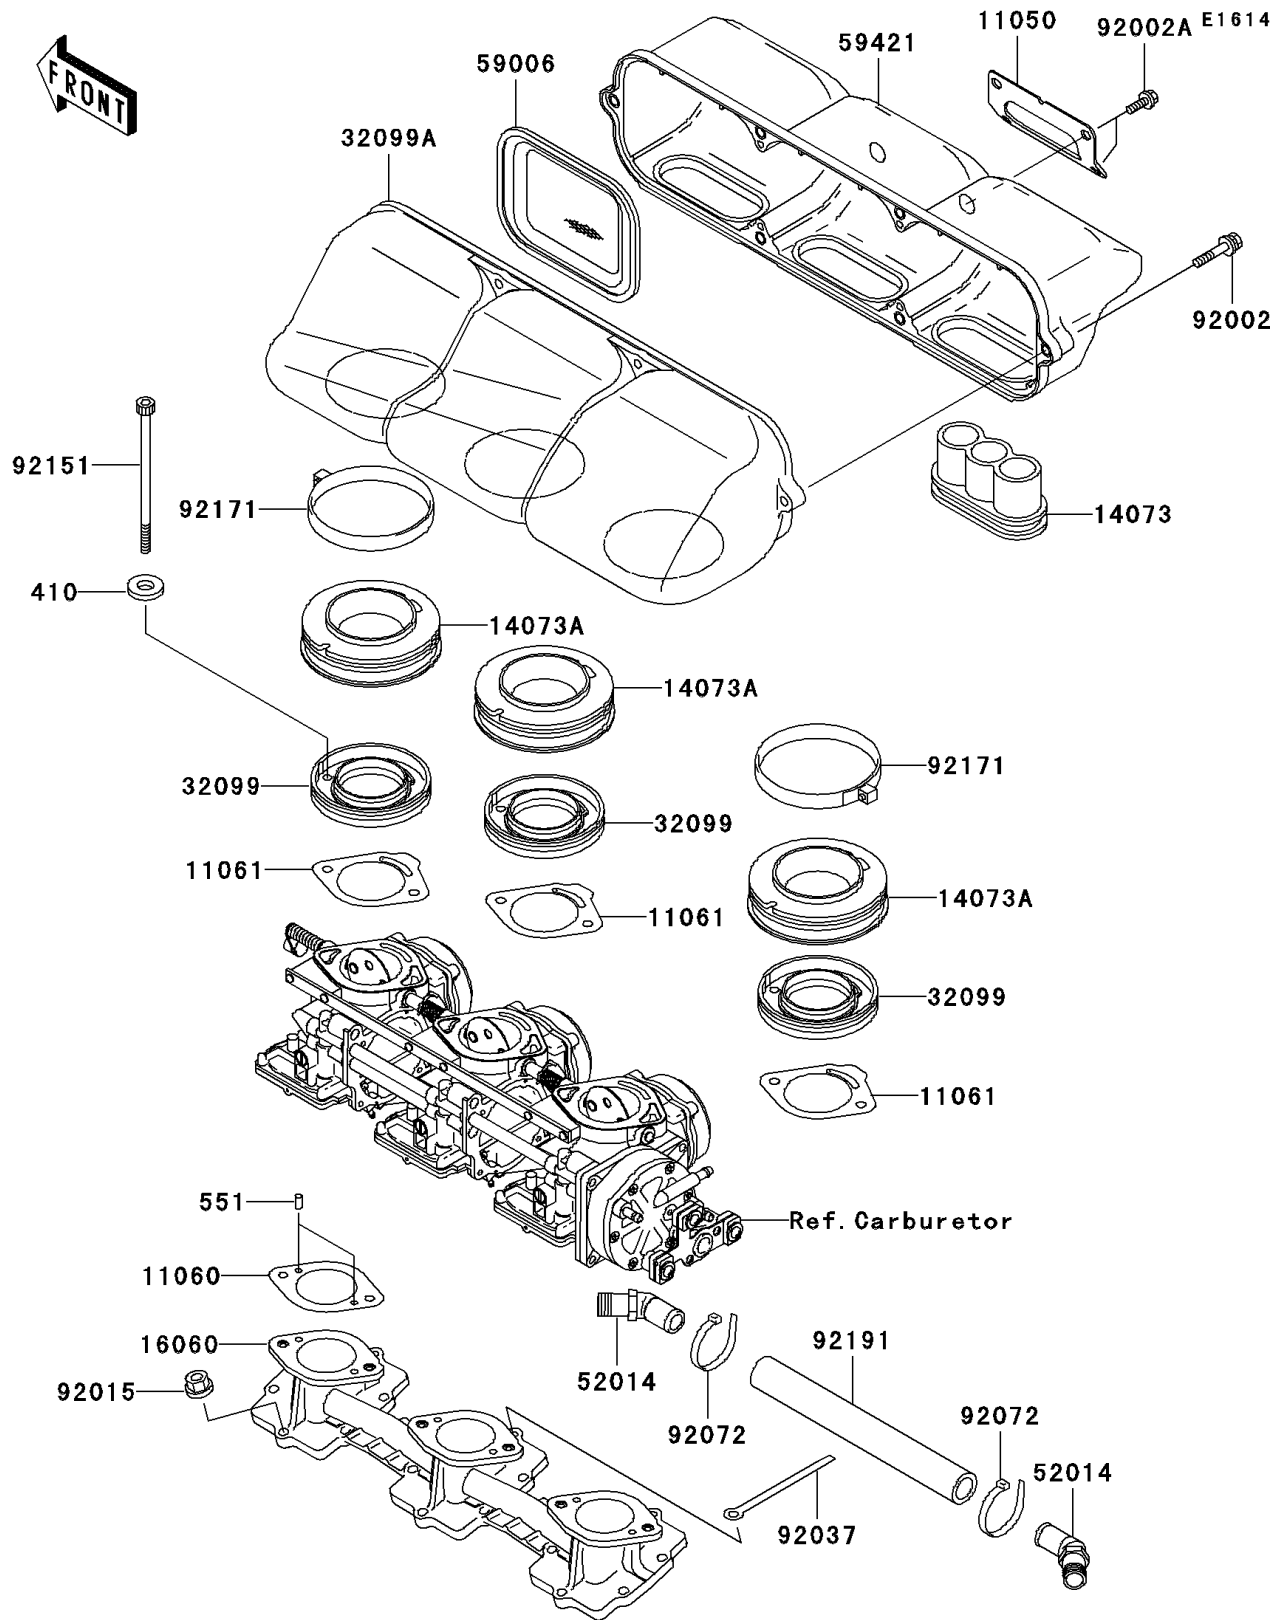

2004 Ultra 150 PARTS DIAGRAM

Flame Arrester

2004 Ultra 150 PARTS LIST

Flame Arrester

ITEM NAME	PART NUMBER	QUANTITY
WASHER-PLAIN-SMALL,6MM (Ref # 410)	410S0600	1
PIN-DOWEL (Ref # 551)	551R0408	1
BRACKET (Ref # 11050)	11050-3754	1
GASKET (Ref # 11060)	11060-3788	1
GASKET,CARBURETOR (Ref # 11061)	11061-3704	1
DUCT (Ref # 14073)	14073-3776	1
DUCT (Ref # 14073A)	14073-3785	1
PIPE-INTAKE (Ref # 16060)	16060-3708	1
CASE (Ref # 32099)	32099-3831	1
CASE,ARRESTER (Ref # 32099A)	32099-3843	1
ELBOW (Ref # 52014)	52014-3714	1
ARRESTER-FLAME (Ref # 59006)	59006-3715	1
COVER-INTAKE (Ref # 59421)	59421-3728	1
BOLT,6X35 (Ref # 92002)	92002-3715	1
BOLT,6X16 (Ref # 92002A)	92002-3728	1
NUT,6MM (Ref # 92015)	92015-3767	1
CLAMP,L=100 (Ref # 92037)	92037-3736	1
BAND (Ref # 92072)	92072-3848	1
BOLT,SOCKET,6X120 (Ref # 92151)	92151-3732	1
CLAMP (Ref # 92171)	92171-3707	1
TUBE,16.5X24.5X203 (Ref # 92191)	92191-3837	1