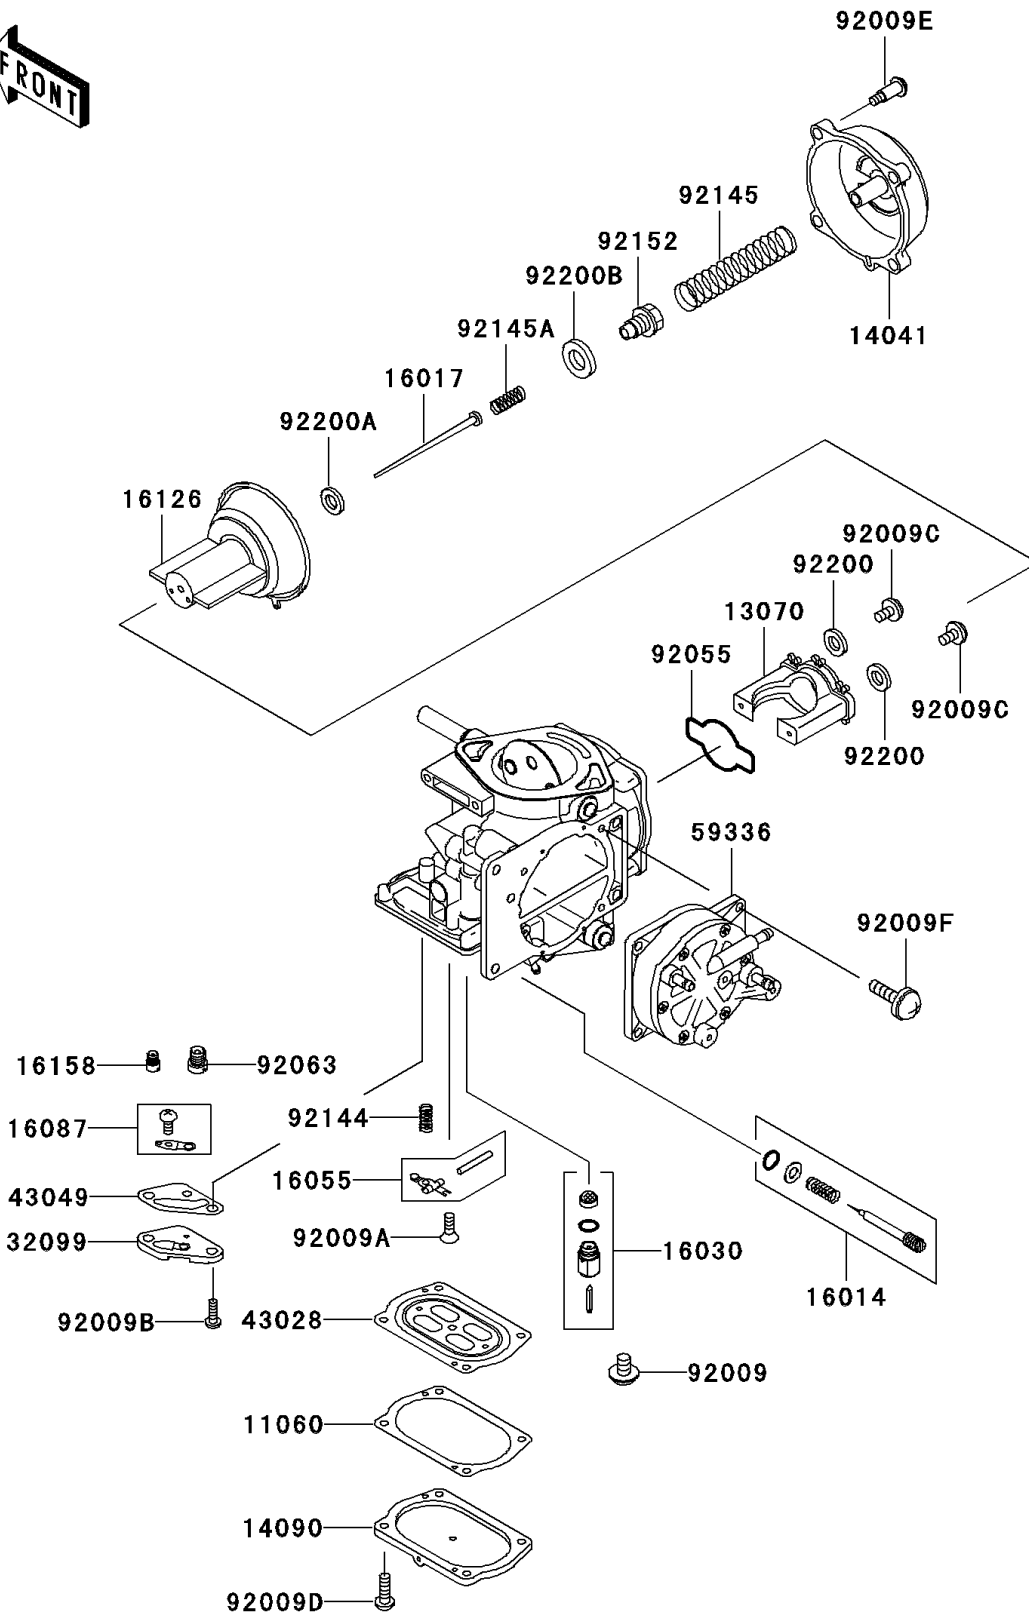

2004 Ultra 150 PARTS DIAGRAM

Carburetor Parts

E1612

2004 Ultra 150 PARTS LIST

Carburetor Parts

ITEM NAME	PART NUMBER	QUANTITY
GASKET,DIAPHRAGM COVER (Ref # 11060)	11060-3789	1
GUIDE,VACUUM VALVE (Ref # 13070)	13070-3727	1
COVER-COMP,MIXING (Ref # 14041)	14041-1100	1
COVER,DIAPHRAGM (Ref # 14090)	14090-3816	1
SCREW-PILOT AIR (Ref # 16014)	16014-3701	1
JET-NEEDLE,N8DC (Ref # 16017)	16017-3705	1
VALVE-FLOAT (Ref # 16030)	16030-3704	1
ARM-FLOAT (Ref # 16055)	16055-3703	1
VALVE-CHECK (Ref # 16087)	16087-3706	1
VALVE,VACUUM (Ref # 16126)	16126-3706	1
JET-SLOW,#48 (Ref # 16158)	16158-3724	1
CASE,JET (Ref # 32099)	32099-3833	1
DIAPHRAGM,CARBURETOR (Ref # 43028)	43028-3711	1
PACKING,JET CASE (Ref # 43049)	43049-3713	1
CASE-PUMP,DIAPHRAGM (Ref # 59336)	59336-3717	1
SCREW (Ref # 92009)	92009-1771	1
SCREW,3X8 (Ref # 92009A)	92009-3712	1
SCREW,4X8 (Ref # 92009B)	92009-3804	1
SCREW,VALVE GUIDE (Ref # 92009C)	92009-3839	1
SCREW,DIAPHRAGM COVER (Ref # 92009D)	92009-3840	1
SCREW,MIXING COVER (Ref # 92009E)	92009-3841	1
SCREW,6X16 (Ref # 92009F)	92009-3865	1
RING-O,VACUUM VALVE GUIDE (Ref # 92055)	92055-3749	1
JET-MAIN,#165 (Ref # 92063)	92063-3720	1
SPRING,FLOAT ARM (Ref # 92144)	92144-3764	1
SPRING,VALVE (Ref # 92145)	92145-3714	1
SPRING,JET NEEDLE (Ref # 92145A)	92145-3715	1
COLLAR,JET NEEDLE (Ref # 92152)	92152-3706	1
WASHER,VALVE GUIDE (Ref # 92200)	92200-3772	1

2004 Ultra 150 PARTS LIST

Carburetor Parts

ITEM NAME	PART NUMBER	QUANTITY
WASHER,JET NEEDLE (Ref # 92200A)	92200-3773	1
WASHER,JET NEEDLE COLLAR (Ref # 92200B)	92200-3774	1