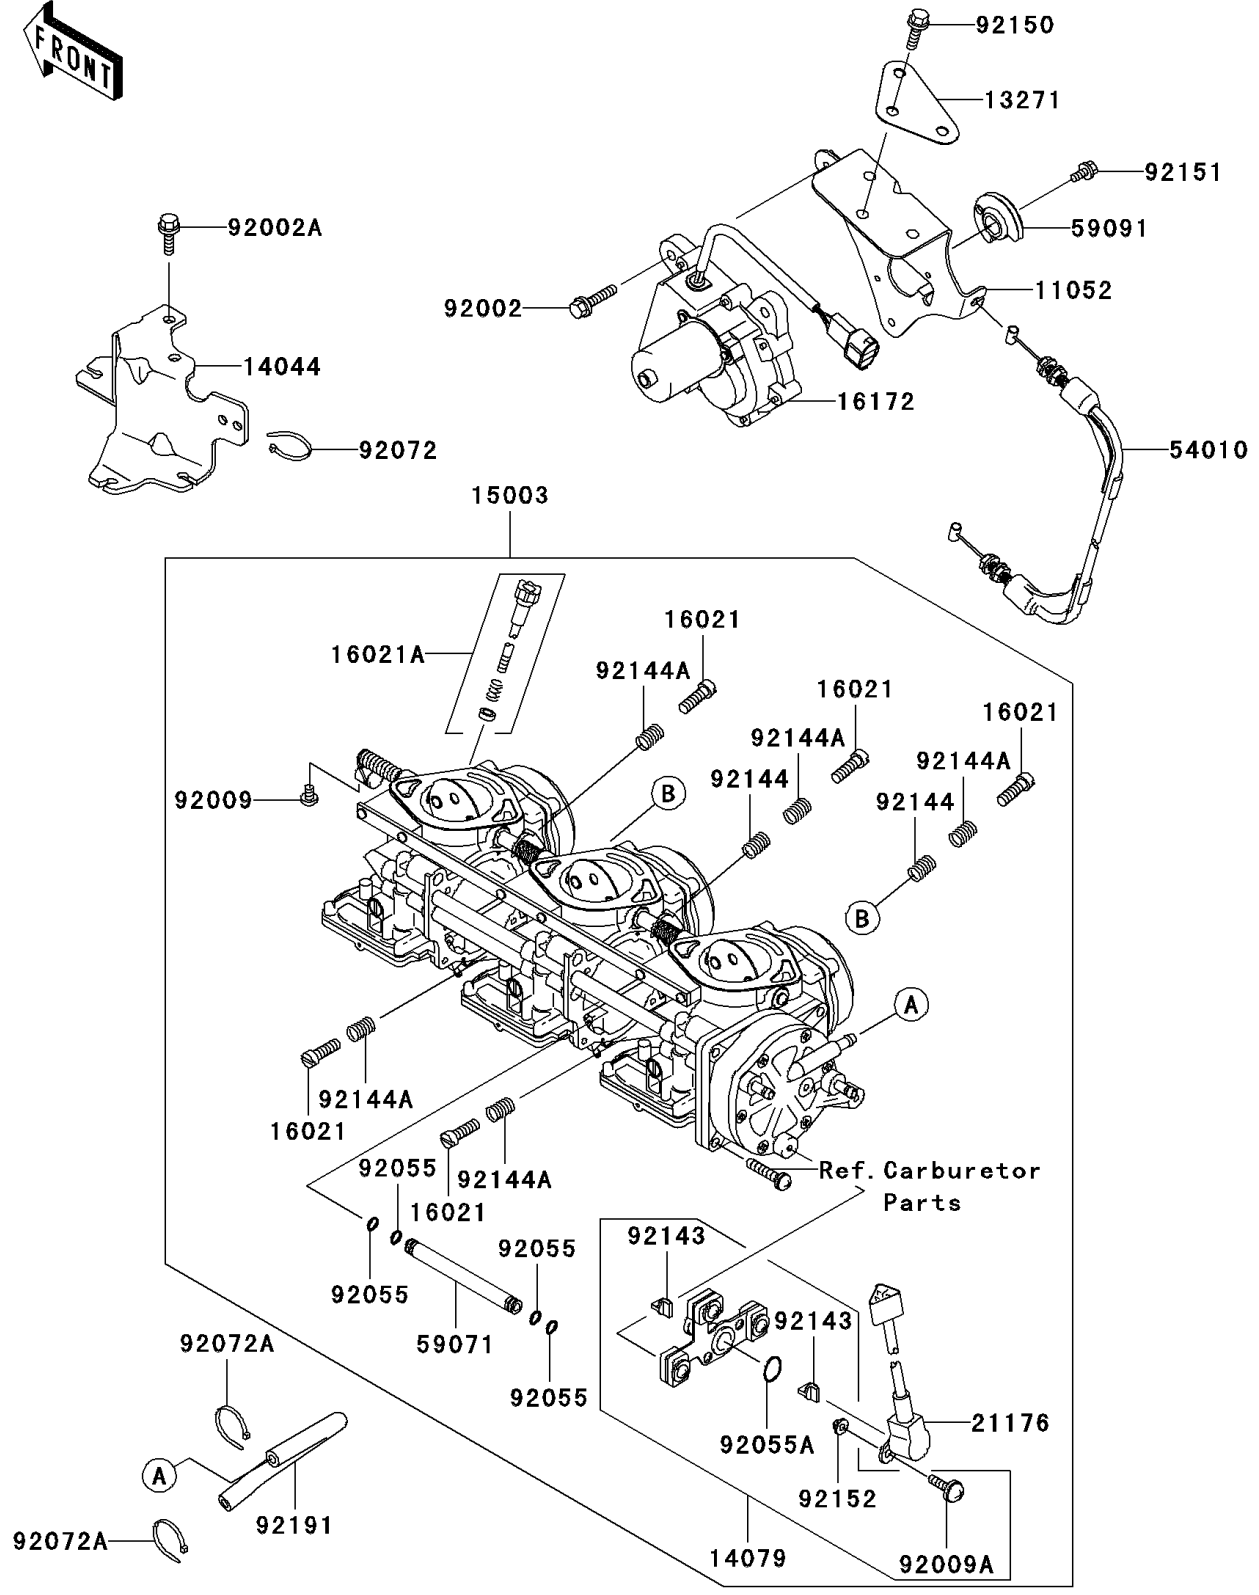

2005 Ultra 150 PARTS DIAGRAM

Carburetor

E1611

2005 Ultra 150 PARTS LIST

Carburetor

ITEM NAME	PART NUMBER	QUANTITY
BRACKET (Ref # 11052)	11052-3771	1
PLATE (Ref # 13271)	13271-3846	1
HOLDER-CABLE,CARBURETOR (Ref # 14044)	14044-3744	1
HOLDER-ASSY,SENSOR (Ref # 14079)	14079-3722	1
CARBURETOR-ASSY (Ref # 15003)	15003-3740	1
SCREW-THROTTLE STOP (Ref # 16021)	16021-3704	5
SCREW-THROTTLE STOP (Ref # 16021A)	16021-3709	1
ACTUATOR (Ref # 16172)	16172-3703	1
SENSOR (Ref # 21176)	21176-3739	1
CABLE (Ref # 54010)	54010-3715	1
JOINT (Ref # 59071)	59071-3766	4
PULLEY (Ref # 59091)	59091-3708	1
BOLT,6X25 (Ref # 92002)	92002-3714	3
BOLT,6X16 (Ref # 92002A)	92002-3728	2
SCREW,4X6 (Ref # 92009)	92009-3786	1
SCREW,SENSOR (Ref # 92009A)	92009-3863	2
RING-O (Ref # 92055)	92055-1246	16
RING-O,SENSOR (Ref # 92055A)	92055-1574	1
BAND (Ref # 92072)	92072-3848	1
BAND (Ref # 92072A)	92072-3874	2
COLLAR (Ref # 92143)	92143-1907	2
SPRING,ADJUST SCREW (Ref # 92144)	92144-3704	2
SPRING,THROTTLE STOP SCREW (Ref # 92144A)	92144-3745	5
BOLT,6X18 (Ref # 92150)	92150-3729	3
BOLT,5X10 (Ref # 92151)	92151-3749	1
COLLAR,SENSOR (Ref # 92152)	92152-3721	2
TUBE,PULSE (Ref # 92191)	92191-3838	1