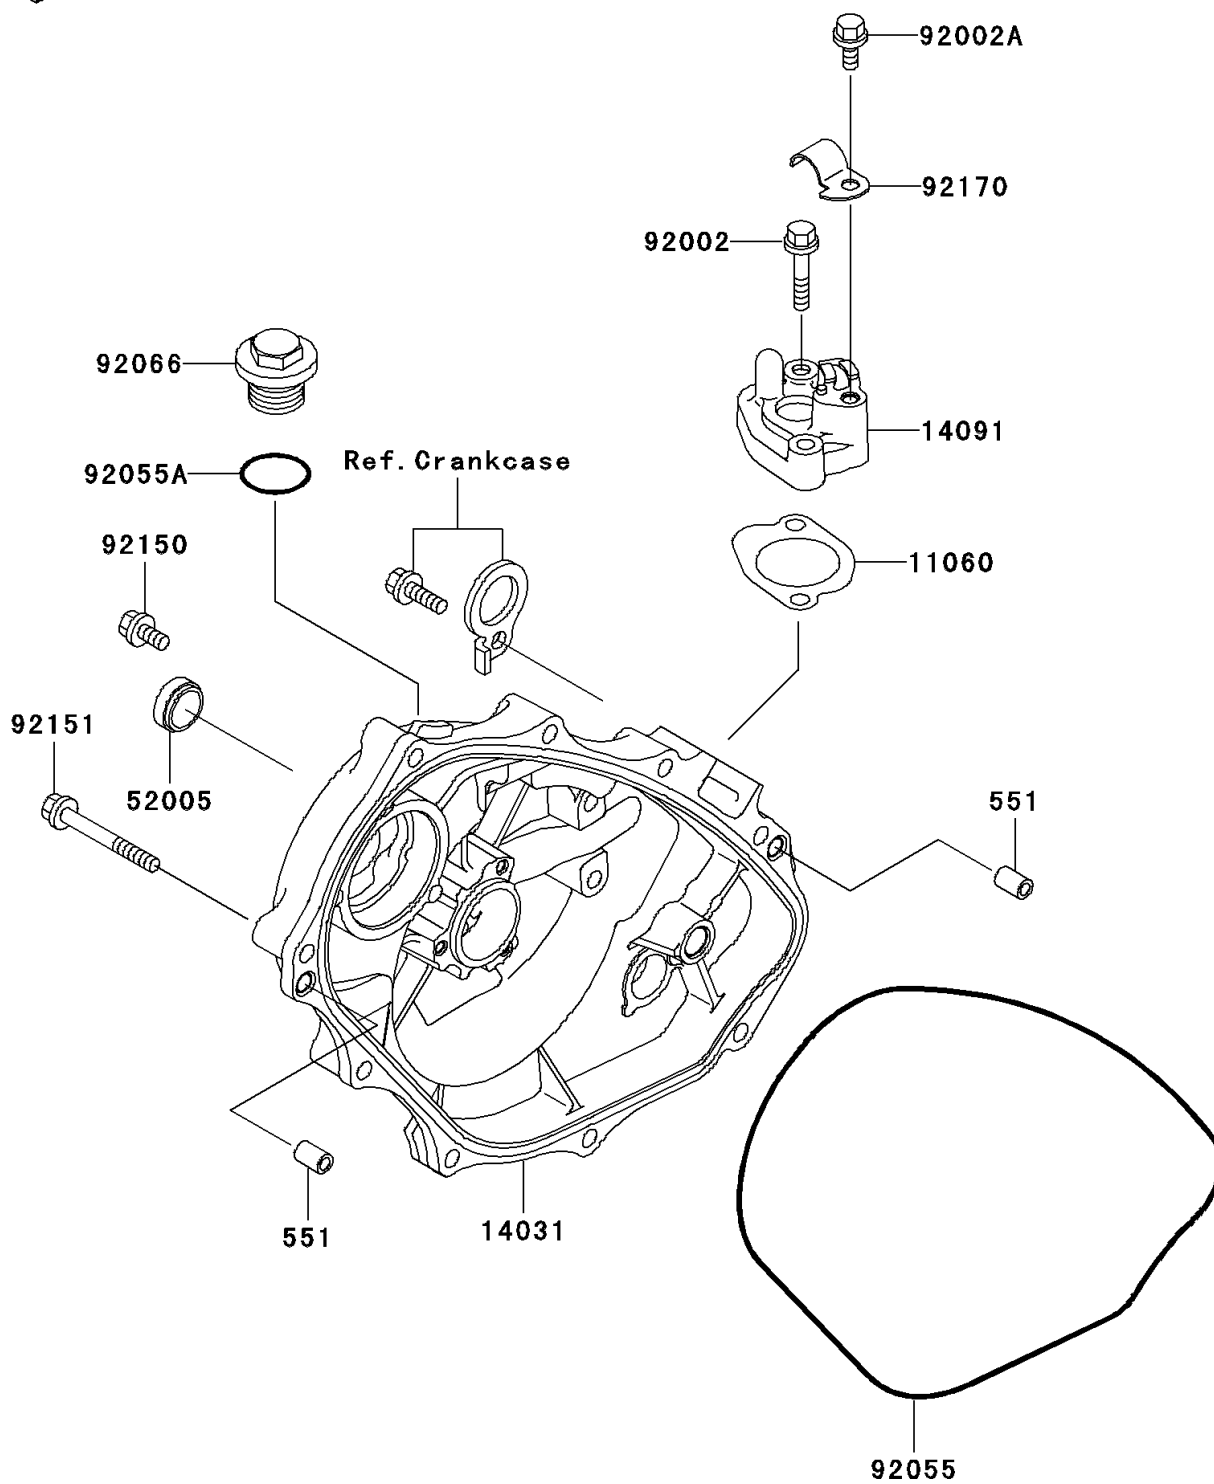

## 2004 Ultra 150 PARTS DIAGRAM

Engine Cover(s)

E1431

## 2004 Ultra 150 PARTS LIST

Engine Cover(s)

ITEM NAME	PART NUMBER	QUANTITY
PIN-DOWEL (Ref # 551)	551R0812	1
GASKET (Ref # 11060)	11060-3803	1
COVER-GENERATOR (Ref # 14031)	14031-3728	1
COVER (Ref # 14091)	14091-3702	1
GAUGE,OIL LEVEL (Ref # 52005)	52005-1055	1
BOLT,6X30 (Ref # 92002)	92002-3726	1
BOLT,6X12 (Ref # 92002A)	92002-3763	1
RING-O,3.0X220 (Ref # 92055)	92055-3748	1
RING-O (Ref # 92055A)	92055-515	1
PLUG (Ref # 92066)	92066-3739	1
BOLT,5X12 (Ref # 92150)	92150-3760	1
BOLT,6X35 (Ref # 92151)	92151-3768	1
CLAMP (Ref # 92170)	92170-3736	1