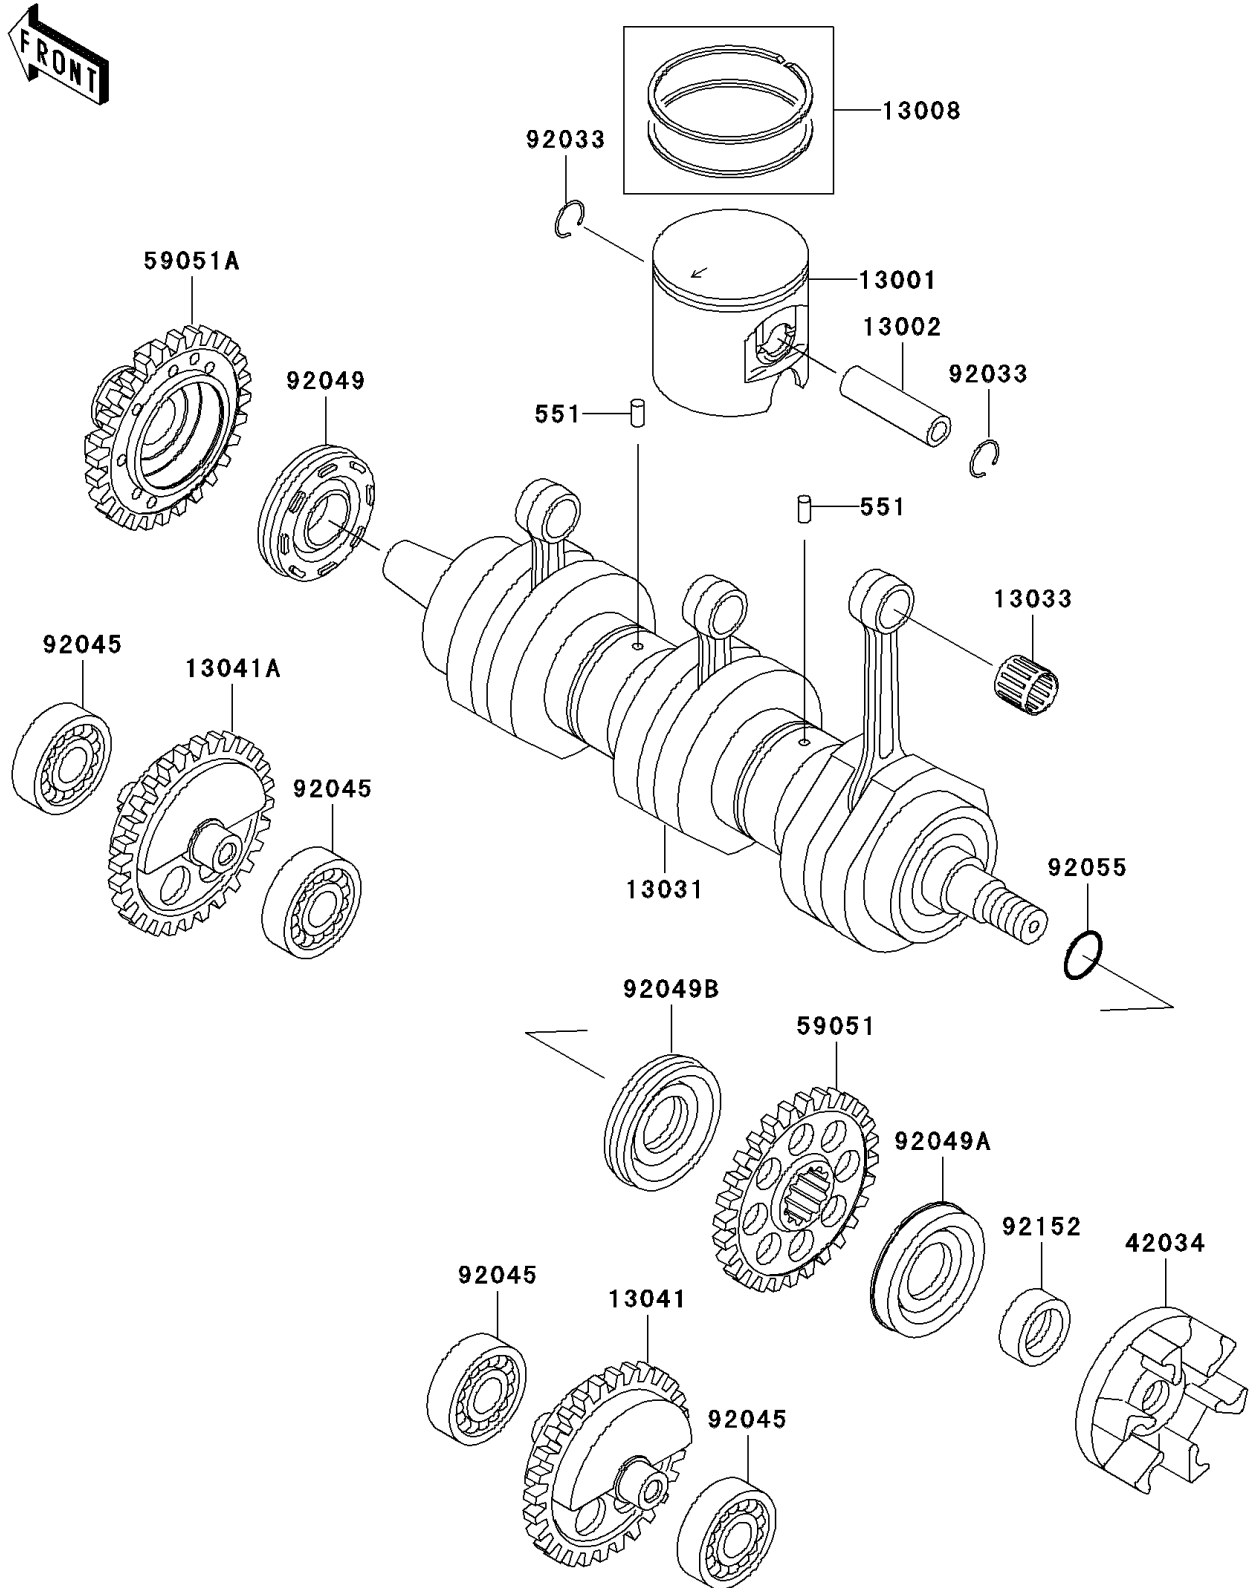

2004 Ultra 150 PARTS DIAGRAM

Crankshaft/Piston(s)

E1320

2004 Ultra 150 PARTS LIST

Crankshaft/Piston(s)

ITEM NAME	PART NUMBER	QUANTITY
PIN-DOWEL (Ref # 551)	551R0612	1
PISTON-ENGINE (Ref # 13001)	13001-3731	1
PIN-PISTON (Ref # 13002)	13002-3707	1
RING-SET-PISTON,STD (Ref # 13008)	13008-3708	1
CRANKSHAFT-COMP (Ref # 13031)	13031-3738	1
BEARING-SMALL END (Ref # 13033)	13033-3704	1
BALANCER,RR (Ref # 13041)	13041-3702	1
BALANCER,FR (Ref # 13041A)	13041-3703	1
COUPLING (Ref # 42034)	42034-3711	1
GEAR-SPUR (Ref # 59051)	59051-3704	1
GEAR-SPUR,FR (Ref # 59051A)	59051-3705	1
RING-SNAP (Ref # 92033)	92033-3729	1
BEARING-BALL,TMB204C4 (Ref # 92045)	92045-3728	1
SEAL-OIL,FW7357210ZS (Ref # 92049)	92049-3725	1
SEAL-OIL,FWJ7358069ZS (Ref # 92049A)	92049-3728	1
SEAL-OIL (Ref # 92049B)	92049-3730	1
RING-O,20.8X2.4 (Ref # 92055)	92055-3740	1
COLLAR,CRANKSHAFT,RR (Ref # 92152)	92152-3701	1