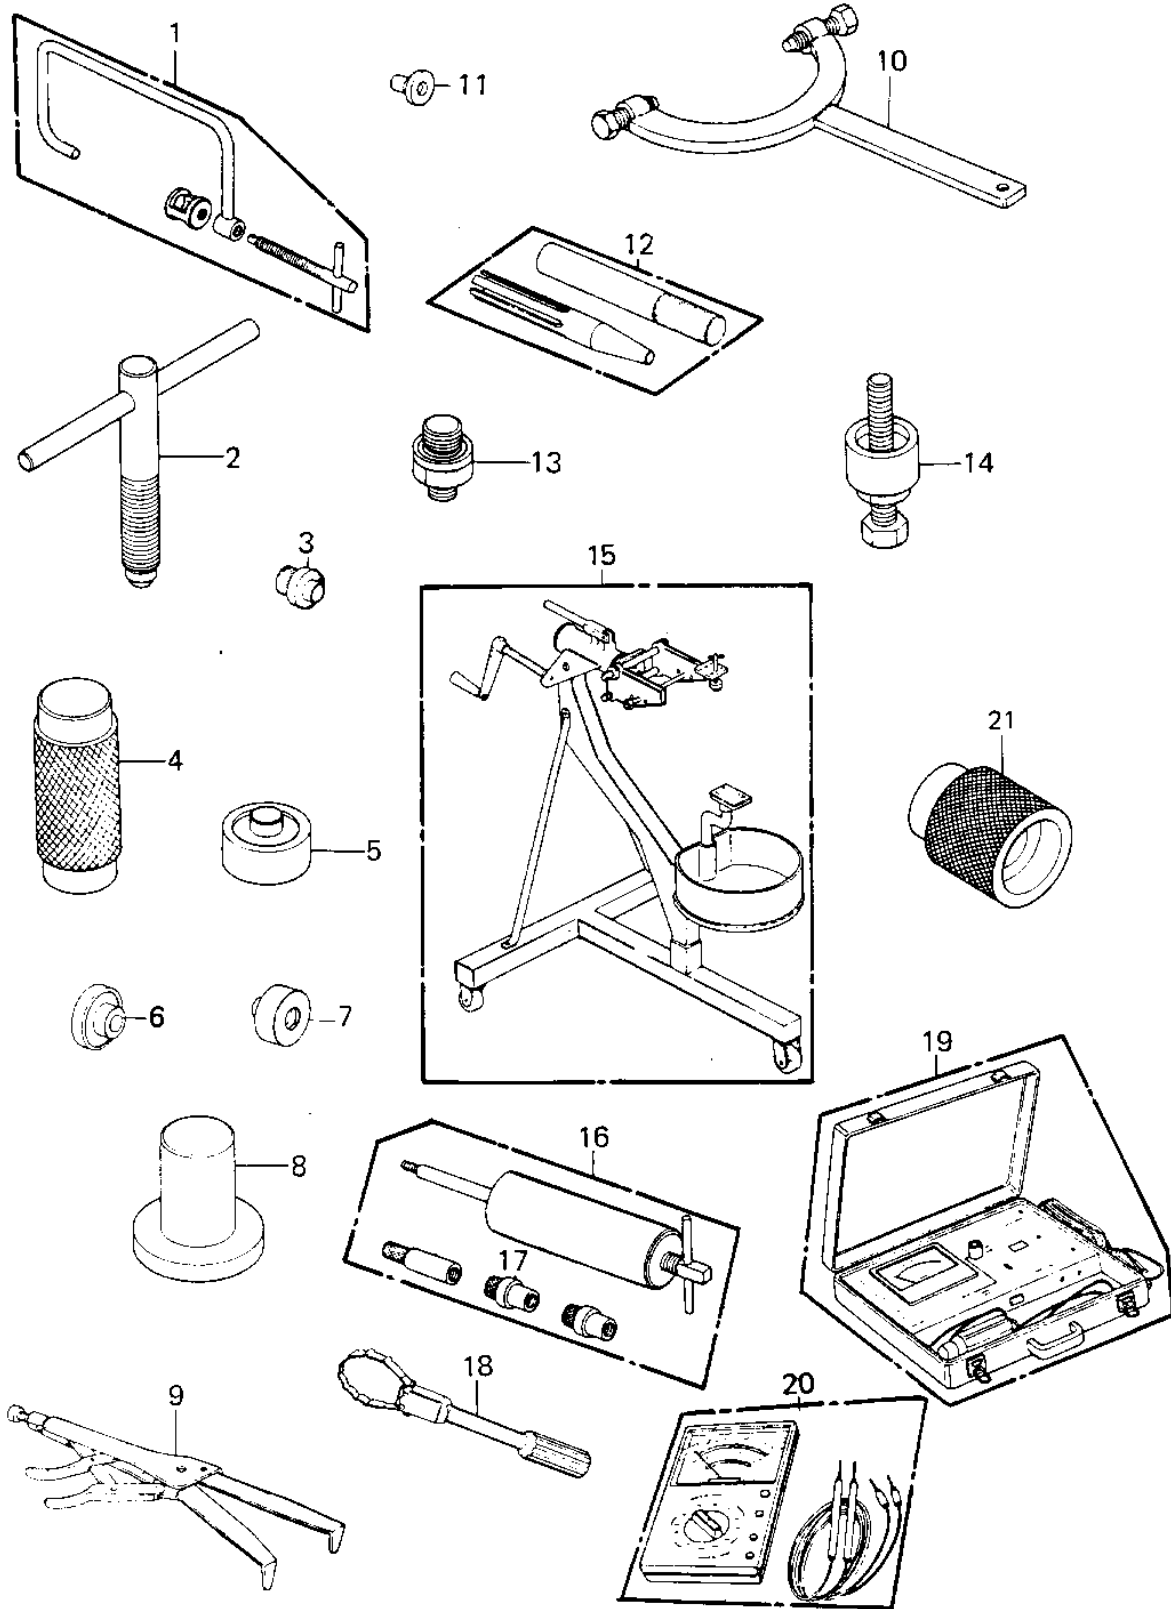

1981 LTD PARTS DIAGRAM

SPECIAL SERVICE TOOLS "B" ('80-'81 C1/C2)

1981 LTD PARTS LIST

SPECIAL SERVICE TOOLS "B" ('80-'81 C1/C2)

ITEM NAME	PART NUMBER	QUANTITY
COMPRESSOR,VLV SPRING (Ref # 1)	57001-241	1
57001-1216 (Canada) (Ref # 2)	57001-254	1
GUIDE,SHIFT OIL SEAL (Ref # 3)	57001-264	1
57001-1129 (Canada) (Ref # 4)	57001-287	1
57001-1129 (Canada) (Ref # 5)	57001-288	1
57001-1129 (Canada) (Ref # 6)	57001-289	1
57001-1129 (Canada) (Ref # 7)	57001-290	1
*** N.L.A.*** (Canada) (Ref # 8)	57001-297	1
57001-1243 (Canada) (Ref # 9)	57001-305	1
57001-1313 (Canada) (Ref # 10)	57001-308	1
ADAPTER,2ND GEAR PULR (Ref # 11)	57001-317	1
*** N.L.A.*** (Canada) (Ref # 12)	57001-380	1
57001-1278 (Canada) (Ref # 13)	57001-403	1
UNAVAILABLE IN PRICE BOOK (Ref # 14)	57001-535	1
*** N.L.A.*** (Canada) (Ref # 15)	57001-900	1
PULLER-PISTON PIN (Ref # 16)	57001-910	1
ADAPTER B, PIN PULLER (Ref # 17)	57001-913	1
57001-1094 (Canada) (Ref # 18)	57001-921	2
*** N.L.A.*** (Canada) (Ref # 19)	57001-980	1
MULTIMETER (Ref # 20)	57001-983	1
DRIVER,FORK OIL SEAL (Ref # 21)	57001-1091	1