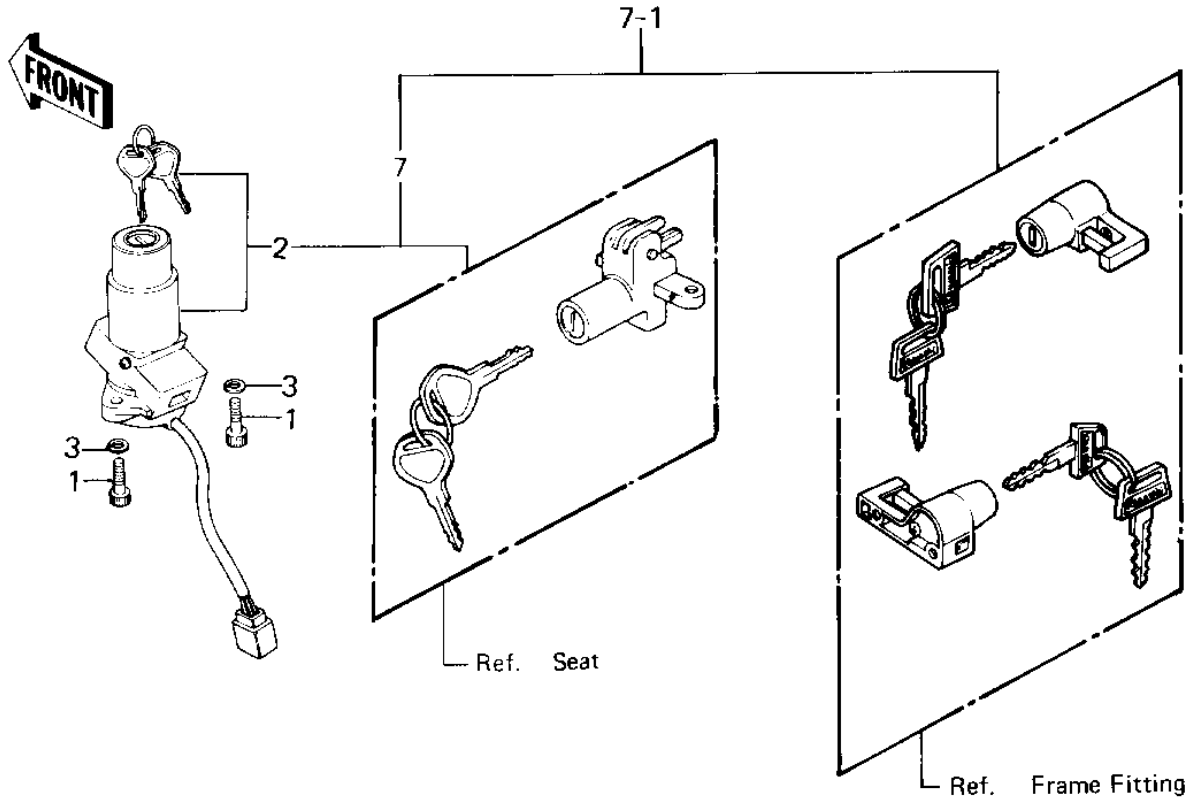

1981 LTD PARTS DIAGRAM

IGNITION SWITCH/LOCKS/REFLECTORS ('80-'8

1981 LTD PARTS LIST

IGNITION SWITCH/LOCKS/REFLECTORS ('80-'8

ITEM NAME	PART NUMBER	QUANTITY
BOLT-SOCKET,6X16,BLAC (Ref # 1)	120S0616	2
SWITCH ASSY,IGNITION (Ref # 2)	27005-5014	1
WASHER SPRING 6MM (Ref # 3)	461F0600	2
SWITCH-BRAKE LAMP (Ref # 4)	27010-017	1
SPRING,BRAKE LAMP SN (Ref # 5)	27011-017	1
KEY-LOCK,BLANK (Ref # 6)	27008-1103	(1
LOCK ASSY,KZ550A1 (Ref # 7)	27004-5016	(1
LOCK ASSY (Ref # 7-1)	27004-5099	(1
WASHER,5.2X16X16X1.2T (Ref # 8)	25009-004	4
REFLECTOR ASSY,FRONT (Ref # 9)	28001-1015	2
SCREW,5X16,BLACK (Ref # 10)	92009-1099	4