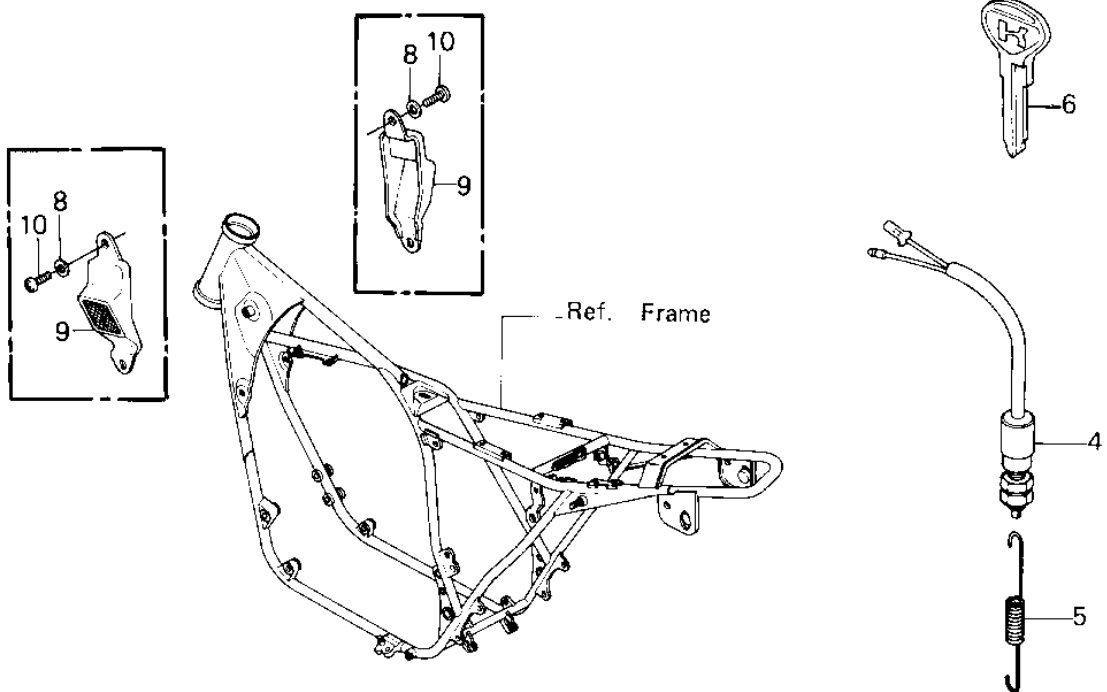

1981 LTD PARTS DIAGRAM

IGNITION SWITCH/LOCKS/REFLECTORS ('80-'8

1981 LTD PARTS LIST

IGNITION SWITCH/LOCKS/REFLECTORS ('80-'8

ITEM NAME	PART NUMBER	QUANTITY
BOLT-SOCKET,6X16,BLAC (Ref # 1)	120S0616	2
SWITCH ASSY,IGNITION (Ref # 2)	27005-5014	1
WASHER SPRING 6MM (Ref # 3)	461F0600	2
SWITCH-BRAKE LAMP (Ref # 4)	27010-017	1
SPRING,BRAKE LAMP SN (Ref # 5)	27011-017	1
KEY-LOCK,BLANK (Ref # 6)	27008-1103	(1
LOCK ASSY,KZ550A1 (Ref # 7)	27004-5016	(1
LOCK ASSY (Ref # 7-1)	27004-5099	(1
WASHER,5.2X16X16X1.2T (Ref # 8)	25009-004	4
REFLECTOR ASSY,FRONT (Ref # 9)	28001-1015	2
SCREW,5X16,BLACK (Ref # 10)	92009-1099	4