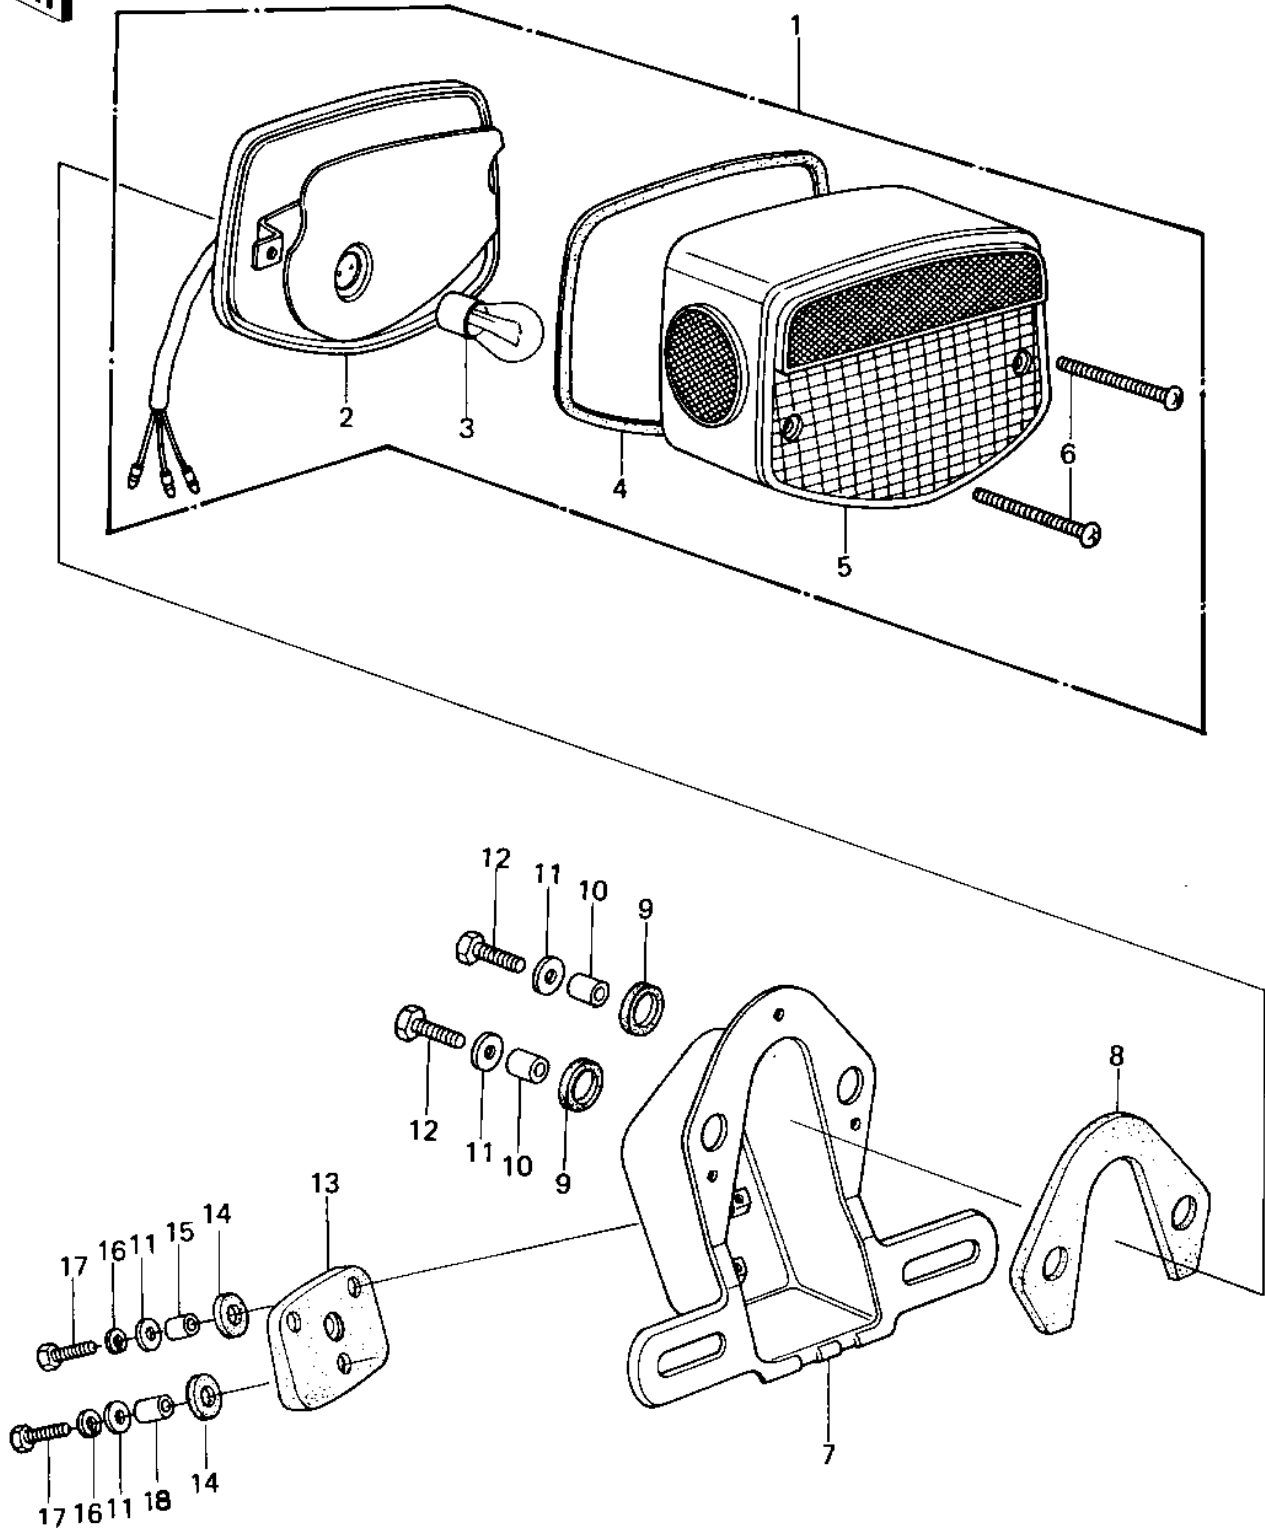

1981 LTD PARTS DIAGRAM

TAILLIGHT ('80-'81 C1/C2)

1981 LTD PARTS LIST

TAILLIGHT ('80-'81 C1/C2)

ITEM NAME	PART NUMBER	QUANTITY
TAIL LAMP UNIT (Ref # 1)	23025-064	1
.CASE,TAIL LIGHT (Ref # 2)	23027-041	1
.BULB,12V 32/3CP (Ref # 3)	92069-059	1
.GASKET,TAIL LENS (Ref # 4)	23028-021	1
.LENS,TAIL LAMP (Ref # 5)	23026-034	1
.SCREW-PAN-CROS (Ref # 6)	220R0460	2
BRACKET,LICENSE PLATE (Ref # 7)	23036-1028	1
DAMPER RUBBER (Ref # 8)	23066-023	1
DAMPER RUBBER (Ref # 9)	23066-020	2
COLLAR,6.8X10X8.5 (Ref # 10)	92027-129	2
WASHER 6.5X20X1.6T (Ref # 11)	92022-125	5
BOLT-UPSET (Ref # 12)	112G0618	2
DAMPER,TAIL LAMP (Ref # 13)	92075-1055	1
DAMPER RUBBER,RR FEND (Ref # 14)	92075-121	3
COLLAR 6.8X10X14.5 (Ref # 15)	92027-156	2
WASHER SPRING 6MM (Ref # 16)	461F0600	3
BOLT-UPSET (Ref # 17)	112G0625	3
COLLAR (Ref # 18)	92027-169	1