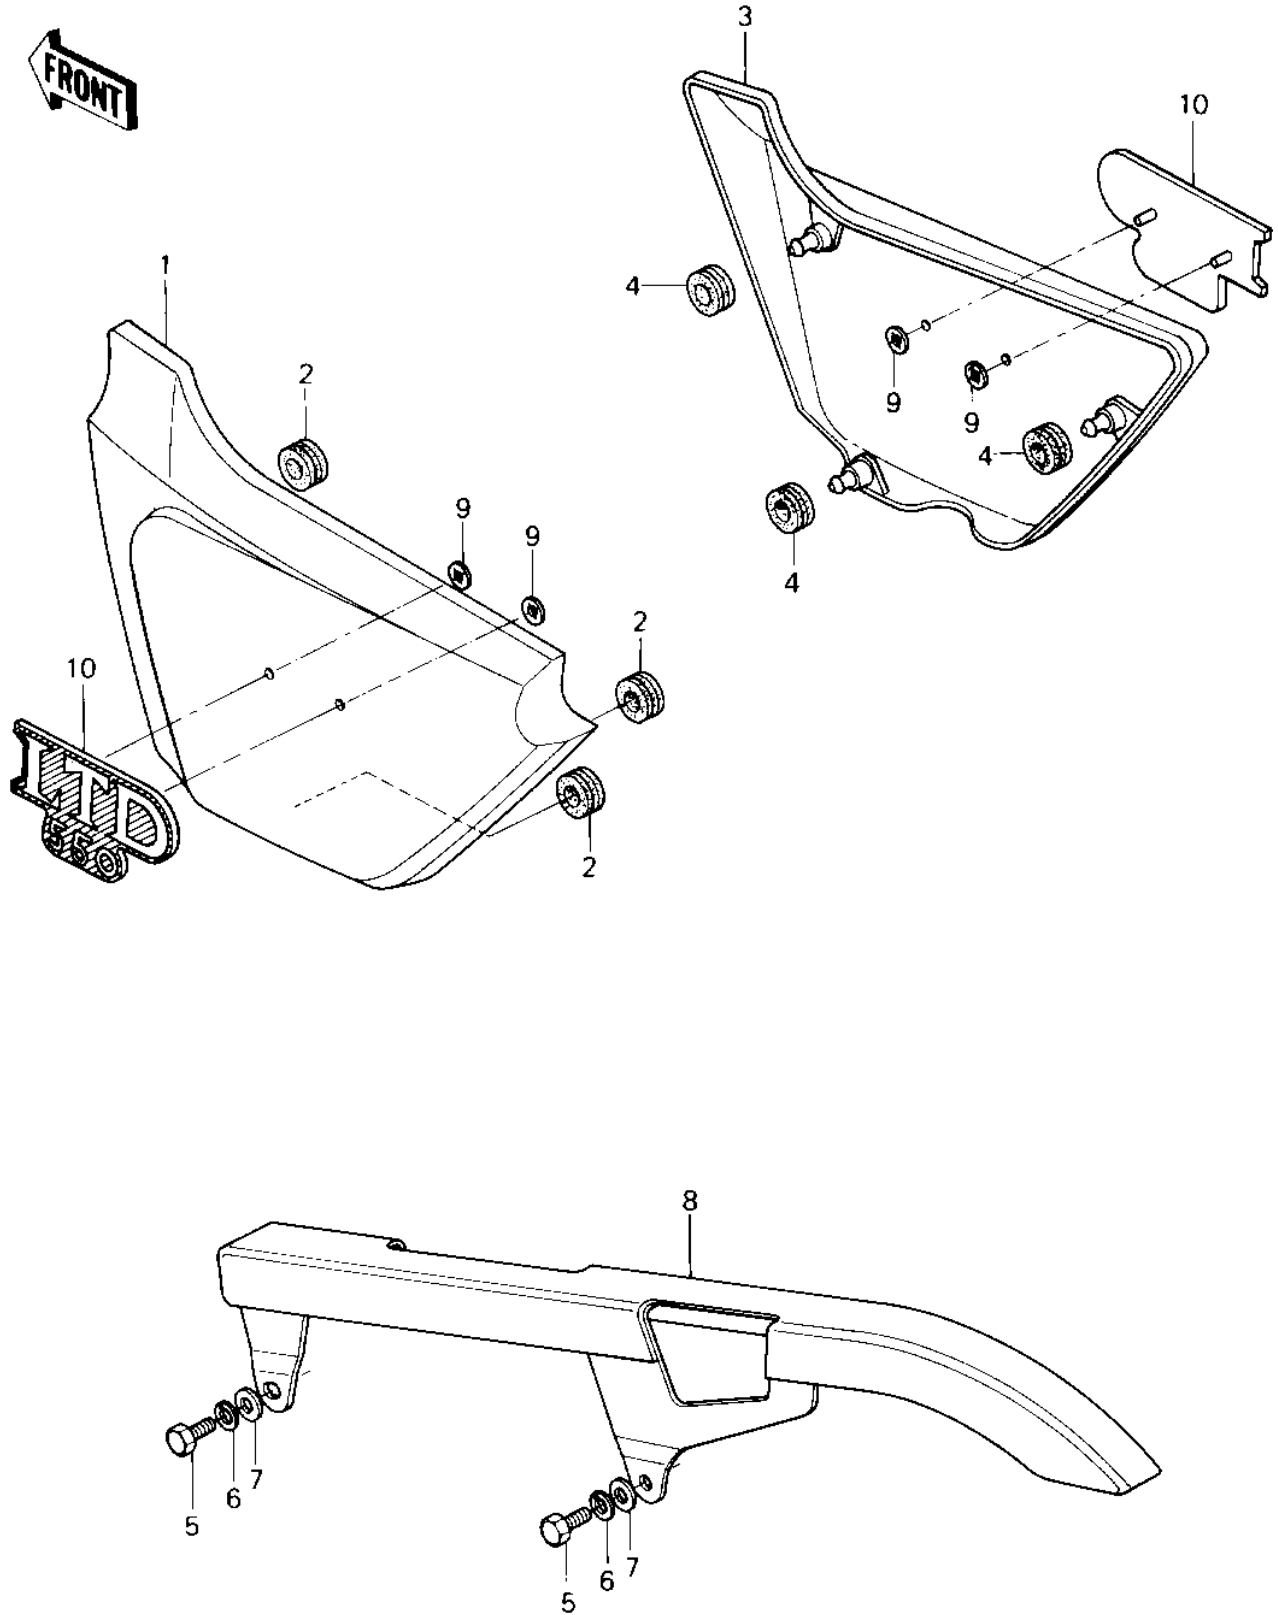

1980 LTD PARTS DIAGRAM

SIDE COVERS/CHAIN COVER ('80-'81 C1/C2)

1980 LTD PARTS LIST

SIDE COVERS/CHAIN COVER ('80-'81 C1/C2)

ITEM NAME	PART NUMBER	QUANTITY
COVER,SIDE,L.H,L.RED (Ref # 1)	36001-1097-7Y	1
COVER,SIDE,L.H,EBONY (Ref # 1)	36001-1097-8G	1
COVER-SIDE,LH,L.M.RED (Ref # 1)	36001-1097-E2	1
GROMMET (Ref # 2)	92071-056	3
COVER,SIDE,R.H,L.RED (Ref # 3)	36001-1098-7Y	1
COVER,SIDE,R.H,EBONY (Ref # 3)	36001-1098-8G	1
COVER-SIDE,RH,L.M.RED (Ref # 3)	36001-1098-E2	1
GROMMET (Ref # 4)	92071-056	3
BOLT-UPSET,6X16 (Ref # 5)	112G0616	2
WASHER SPRING 6MM (Ref # 6)	461F0600	2
WASHER PLAIN 6MM (Ref # 7)	410B0600	2
CASE-CHAIN,CR-PLATED (Ref # 8)	36014-1038	1
CASE-CHAIN,CR-PLATED (Ref # 8)	36014-1038	1
NUT,LOCK,3MM (Ref # 9)	92018-005	4
MARK,SIDE COV"LTD550" (Ref # 10)	56018-1161	4
MARK,SIDE COV,LTD550 (Ref # 10)	56018-1179	2