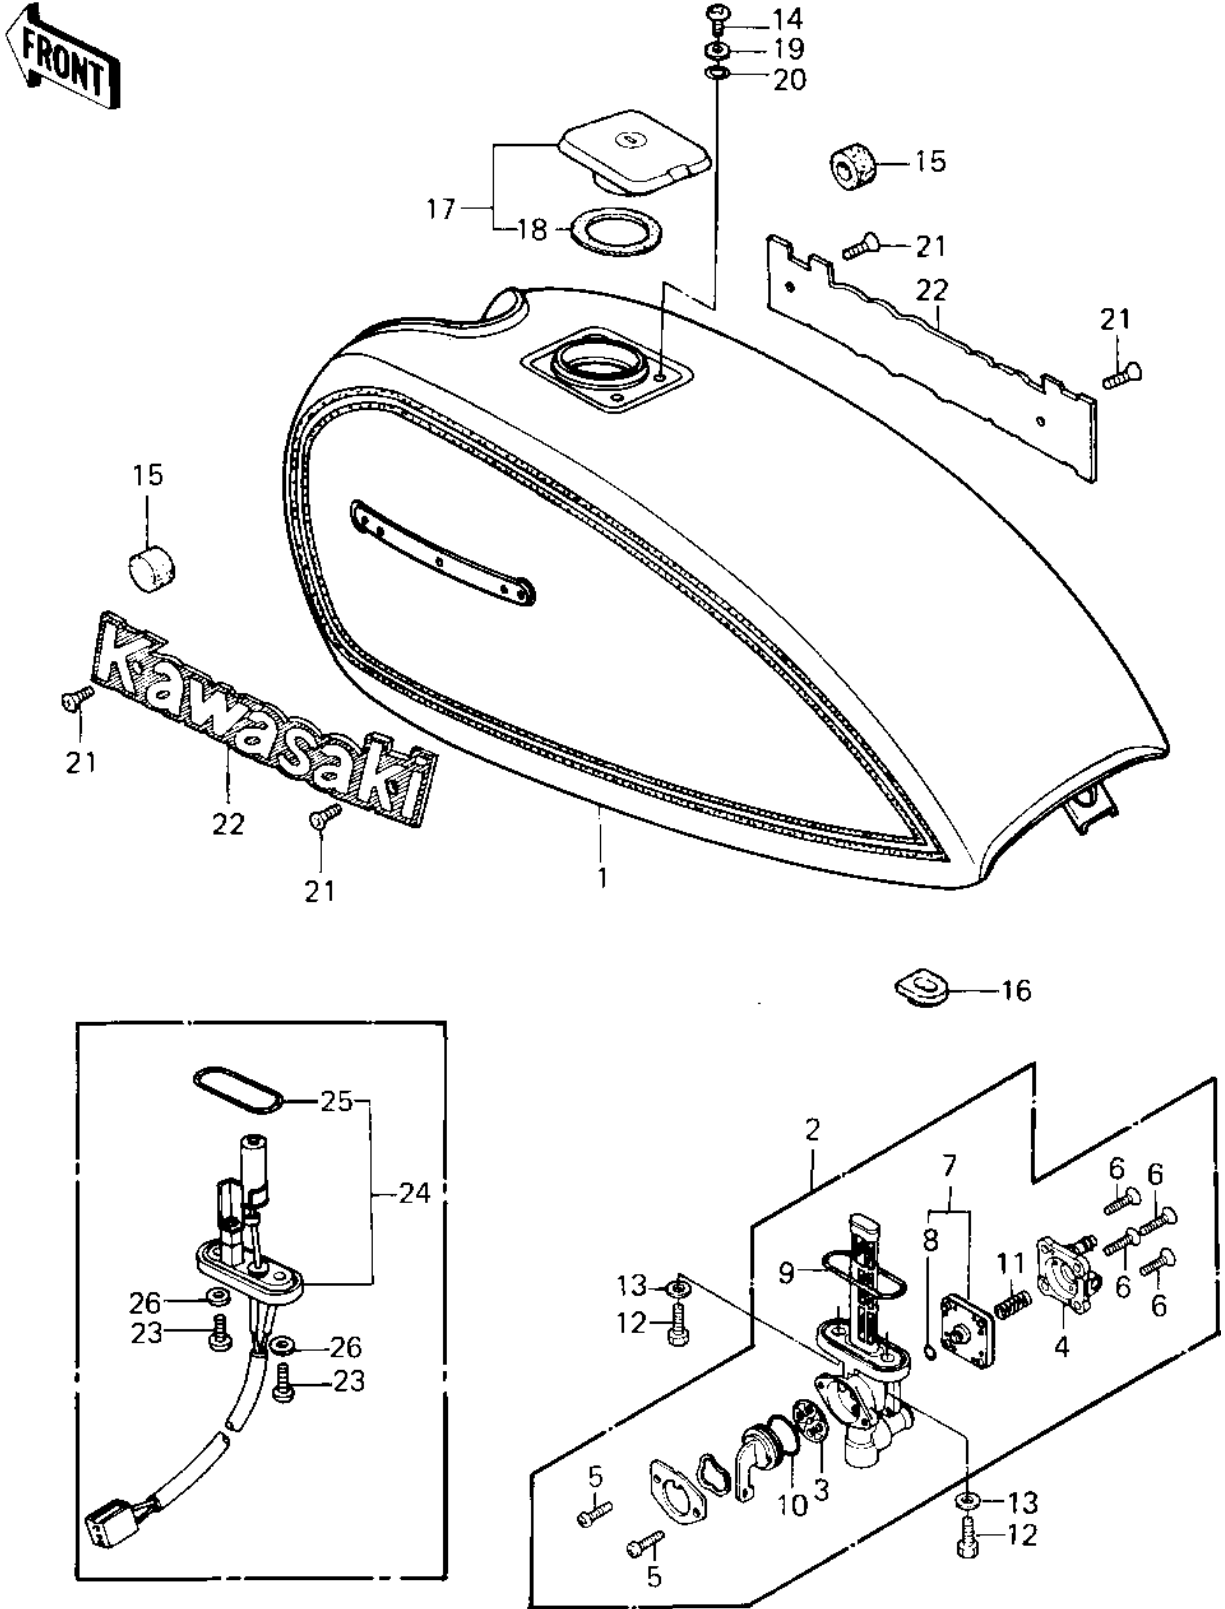

1981 LTD PARTS DIAGRAM

FUEL TANK ('80-'81 C1/C2)

1981 LTD PARTS LIST

FUEL TANK ('80-'81 C1/C2)

ITEM NAME	PART NUMBER	QUANTITY
TANK-FUEL,L.D.RED (Ref # 1)	51001-1045-7Y	1
TANK,FUEL,EBONY (Canada) (Ref # 1)	51001-1045-8G	1
TANK-FUEL,L.M.RED (Ref # 1)	51001-1062-E2	1
TANK-FUEL,EBONY (Ref # 1)	51001-1062-8G	1
TAP ASSY,FUEL (Ref # 2)	51023-1030	1
GASKET,FUEL TAP (Ref # 3)	11009-1188	1
COVER ASSY,FUEL TAP (Ref # 4)	16146-1009	1
SCREW PAN HEAD 3X8 (Ref # 5)	220B0308	2
SCREW-CSK-CROS,4X14 (Ref # 6)	221B0414	4
DIAPHRAGM VALVE ASSY (Ref # 7)	43028-1021	1
"O" RING,4MM (Ref # 8)	670B1504	1
"O" RING (Ref # 9)	51039-003	1
"O" RING,FUEL TAP LEV (Ref # 10)	92055-1085	1
SPRING,DIAPHRAGM VALV (Ref # 11)	92081-1240	1
BOLT,6X20,FUEL TAP (Ref # 12)	92001-1091	2
WASHER-PLAIN (Ref # 13)	92022-183	2
SCREW PAN HEAD 5X10 (Ref # 14)	220B0510	2
DAMPER RUBBER-FL TANK (Ref # 15)	92075-101	2
DAMPER RUBBER FUEL TA (Ref # 16)	92075-295	1
CAP ASSY TANK (Ref # 17)	51048-1018	1
GASKET,FUEL TANK CAP (Ref # 18)	11009-1051	1
WASHER,PLAIN (Ref # 19)	92022-1038	2
"O" RING (Ref # 20)	92055-1023	2
SCREW-CSK-CROS (Ref # 21)	221C0306	4
EMBLEM,FUEL TANK (Ref # 22)	56014-1038	2
EMBLEM,FUEL TANK (Ref # 22)	56014-1042	2
SCREW-PAN-CROS (Ref # 23)	220B0514	2
SWITCH,FUEL LEVEL (Ref # 24)	27010-1096	1
"O" RING,FUEL SWITCH (Ref # 25)	43058-1004	1

1981 LTD PARTS LIST

FUEL TANK ('80-'81 C1/C2)

ITEM NAME	PART NUMBER	QUANTITY
WASHER,5.2X10X1.5 (Ref # 26)	92022-1023	2