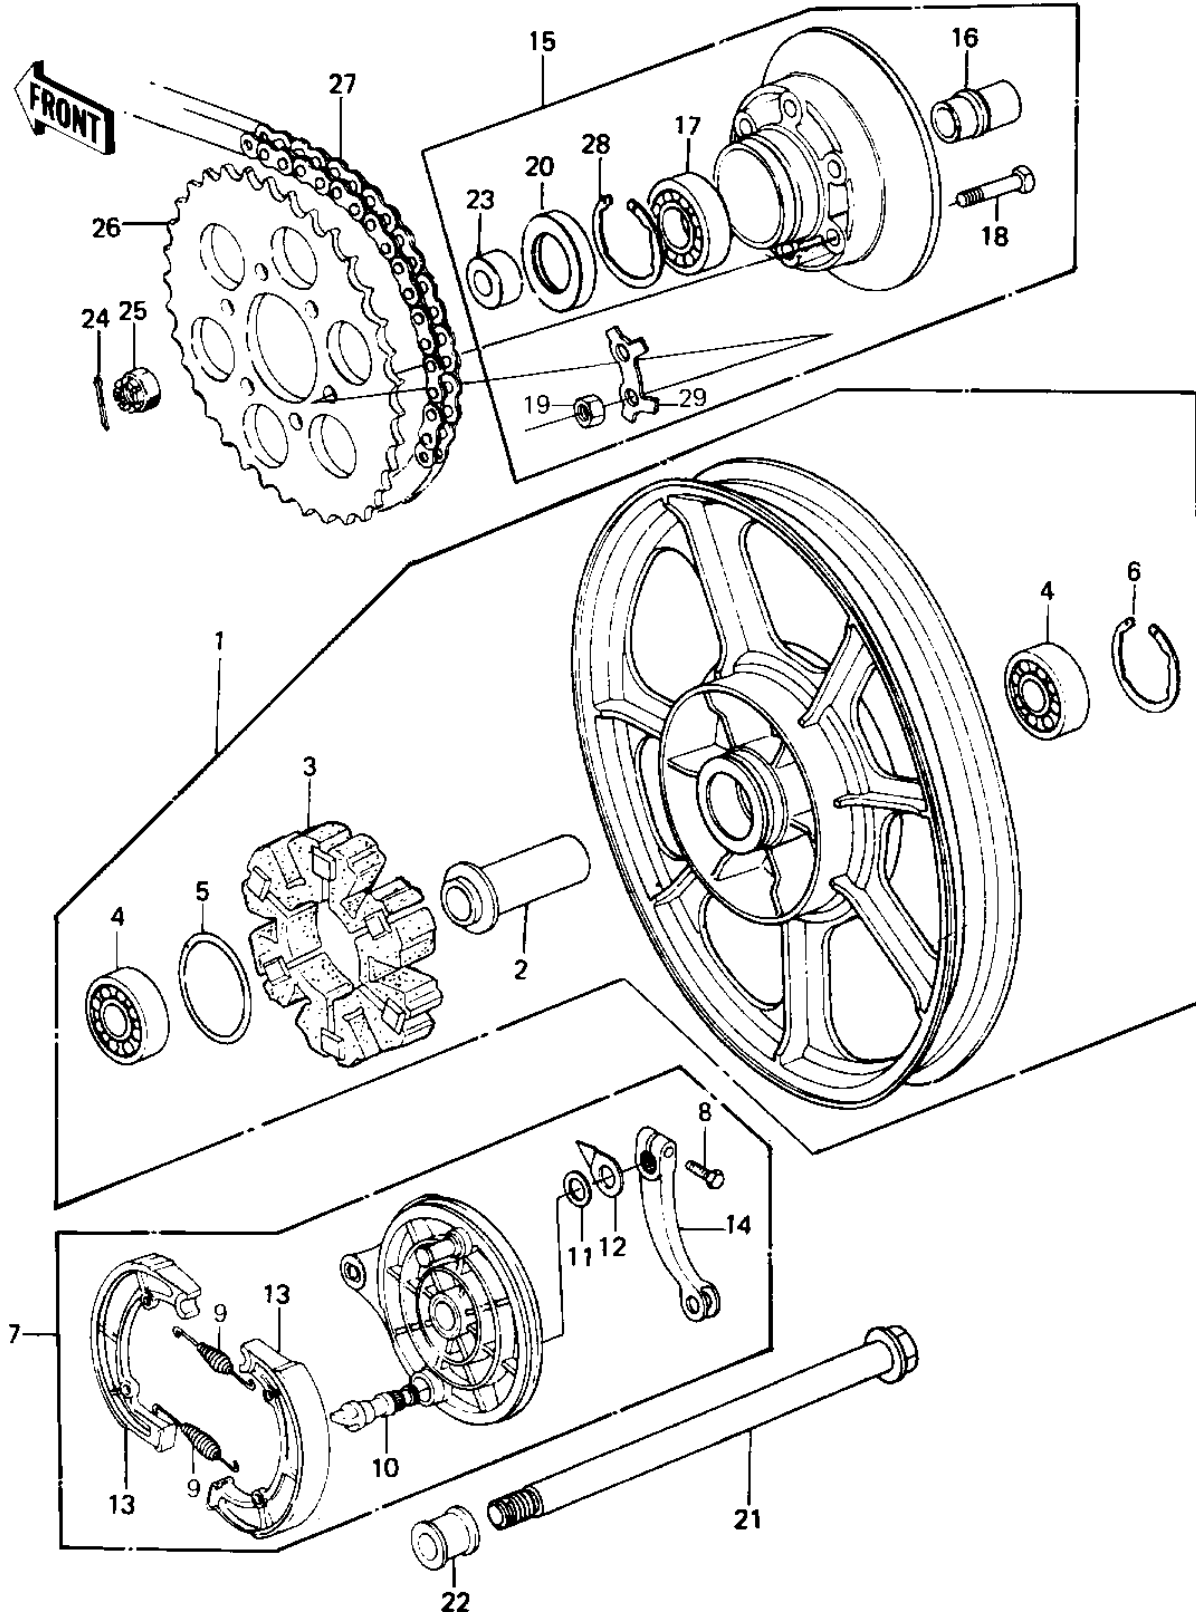

1981 LTD PARTS DIAGRAM

REAR WHEEL/HUB/BRAKE/CHAIN ('80-'81 C1/C)

1981 LTD PARTS LIST

REAR WHEEL/HUB/BRAKE/CHAIN ('80-'81 C1/C)

ITEM NAME	PART NUMBER	QUANTITY
WHEEL ASSY,REAR (Ref # 1)	41073-1081	1
COLLAR,RR WHEEL BRG (Ref # 2)	92027-1267	1
SHOCK DAMPER,REAR HUB (Ref # 3)	42014-033	1
BRG,BALL,#6303ZZC3 (Ref # 4)	601B6303ZZ	2
"0" RING,65MM (Ref # 5)	671B2565	1
CIRCLIP,47M/M (Ref # 6)	92033-1042	1
PANEL-ASY,BRK BLACK (Ref # 7)	41035-1055	1
PANEL-ASY,BRK BLACK (Ref # 7)	41035-1055	1
BOLT HEX HEAD 8X28 (Ref # 8)	114G0828	1
SPRING,BRAKE SHOE (Ref # 9)	41049-012	2
CAM SHAFT,BRAKE (Ref # 10)	41050-017	1
DUST SHIELD-BRAKE CAM (Ref # 11)	41051-003	1
INDICATOR,BRAKE SHOE (Ref # 12)	41085-004	1
SHOE,BRAKE (Ref # 13)	42019-012	2
LEVER REAR BRAKE CAM (Ref # 14)	42029-039	1
COUPLING ASSY,RR HUB (Ref # 15)	42033-1021	1
SLEEVE, REAR HUB COUPLING (Ref # 16)	42036-1036	1
BALL BEARING,#6206 (Ref # 17)	601B6206	1
BOLT (Ref # 18)	92001-161	6
NUT 10MM (Ref # 19)	42045-005	6
OIL SEAL (Ref # 20)	92050-027	1
AXLE,RR (Ref # 21)	41068-1086	1
COLLAR,AXLE,L=28M/M (Ref # 22)	92027-1226	1
COLLAR,RR AXLE L.H (Ref # 23)	92027-1262	1
PIN-COTTER,4.0X35 (Ref # 24)	550D4035	1
NUT CASTLE,16MM (Ref # 25)	92015-055	1
SPROCKET,REAR,38T (Ref # 26)	42041-1054	1
CHAIN,530X100 SH-O (Ref # 27)	92057-1050	1
CIRCLIP,62M/M (Ref # 28)	92033-1044	1