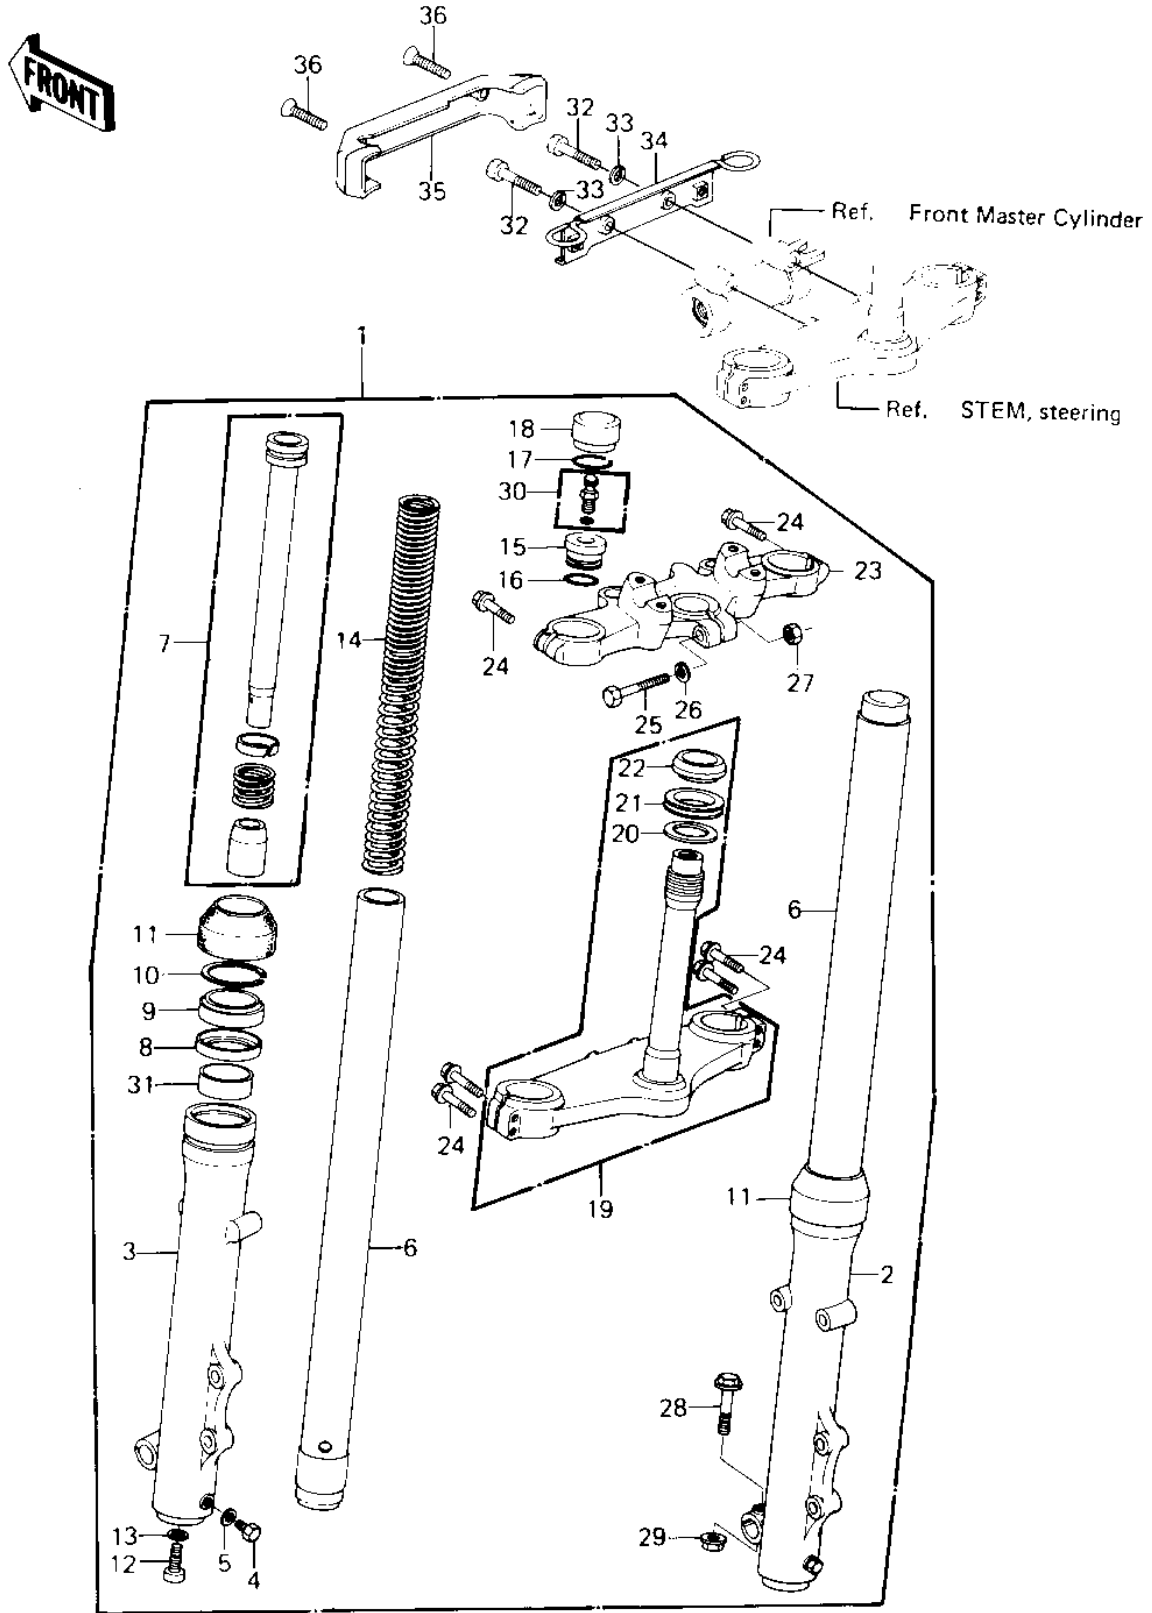

1981 LTD PARTS DIAGRAM

FRONT FORK ('80-'81 C1/C2)

1981 LTD PARTS LIST

FRONT FORK ('80-'81 C1/C2)

ITEM NAME	PART NUMBER	QUANTITY
FORK-FRONT (Ref # 1)	44001-1152	1
TUBE,RH,FORK OUTER (Ref # 2)	44006-1051	1
TUBE,LH,FORK OUTER (Ref # 3)	44005-1050	1
BOLT HEX HEAD 6X8 (Ref # 4)	110B0608	2
GASKET,DRAIN PLUG (Ref # 5)	44045-047	2
TUBE,FORK INNER (Ref # 6)	44013-1043	2
CYLINDER-FORK (Ref # 7)	44022-1024	2
SPACER,FORK (Ref # 8)	92026-1038	2
SEAL-OIL,FORK (Ref # 9)	92049-1063	2
SEAL-OIL,FORK (Ref # 9)	92049-1063	2
RING,SNAP (Ref # 10)	92033-1055	2
SEAL,DUST (Ref # 11)	92093-1047	2
SEAL,DUST (Ref # 11)	92093-1047	2
BOLT,FORK CYLINDER (Ref # 12)	44041-078	2
GASKET,FORK CYL BOLT (Ref # 13)	44045-051	2
SPRING,FORK INNER (Ref # 14)	44026-1060	2
SEAT,FORK SPRING (Ref # 15)	44029-1019	2
"O" RING (Ref # 16)	92055-1034	2
CIRCLIP,FORK TOP (Ref # 17)	92033-1023	2
CAP,FORK TOP (Ref # 18)	11012-1136	2
STEM,STEERING (Ref # 19)	44037-1013	1
WASHER,PLAIN (Ref # 20)	92022-231	1
OIL SEAL,STEERING STM (Ref # 21)	92056-003	1
CONE,STEERING STEM (Ref # 22)	92047-012	1
HEAD,STEERING STEM (Ref # 23)	44039-1011	1
BOLT,8X40 (Ref # 24)	92001-1149	6
BOLT,HEX HEAD,8X55 (Ref # 25)	92001-1064	1
WASHER SPRING 8MM (Ref # 26)	461F0800	1
NUT,LOCK,8MM (Ref # 27)	92015-1124	1

1981 LTD PARTS LIST

FRONT FORK ('80-'81 C1/C2)

ITEM NAME	PART NUMBER	QUANTITY
BOLT,HEX HEAD,8X45 (Ref # 28)	92001-1136	1
NUT,8MM (Ref # 29)	92015-1055	1
VALVE ASSY,AIR (Ref # 30)	16126-1025	2
BUSHING, FORK (Ref # 31)	44065-1011	2
BOLT-UPSET,6X40 (Ref # 32)	112G0640	2
WASHER SPRING 6MM (Ref # 33)	461F0600	2
BRACKET,FR FORK COVER (Ref # 34)	11034-1765	1
COVER,FORK (Ref # 35)	44033-1053	1
COVER,FORK (Ref # 35)	44033-1054	1
SCREW-CSK-RD-CROS (Ref # 36)	222C0518	2