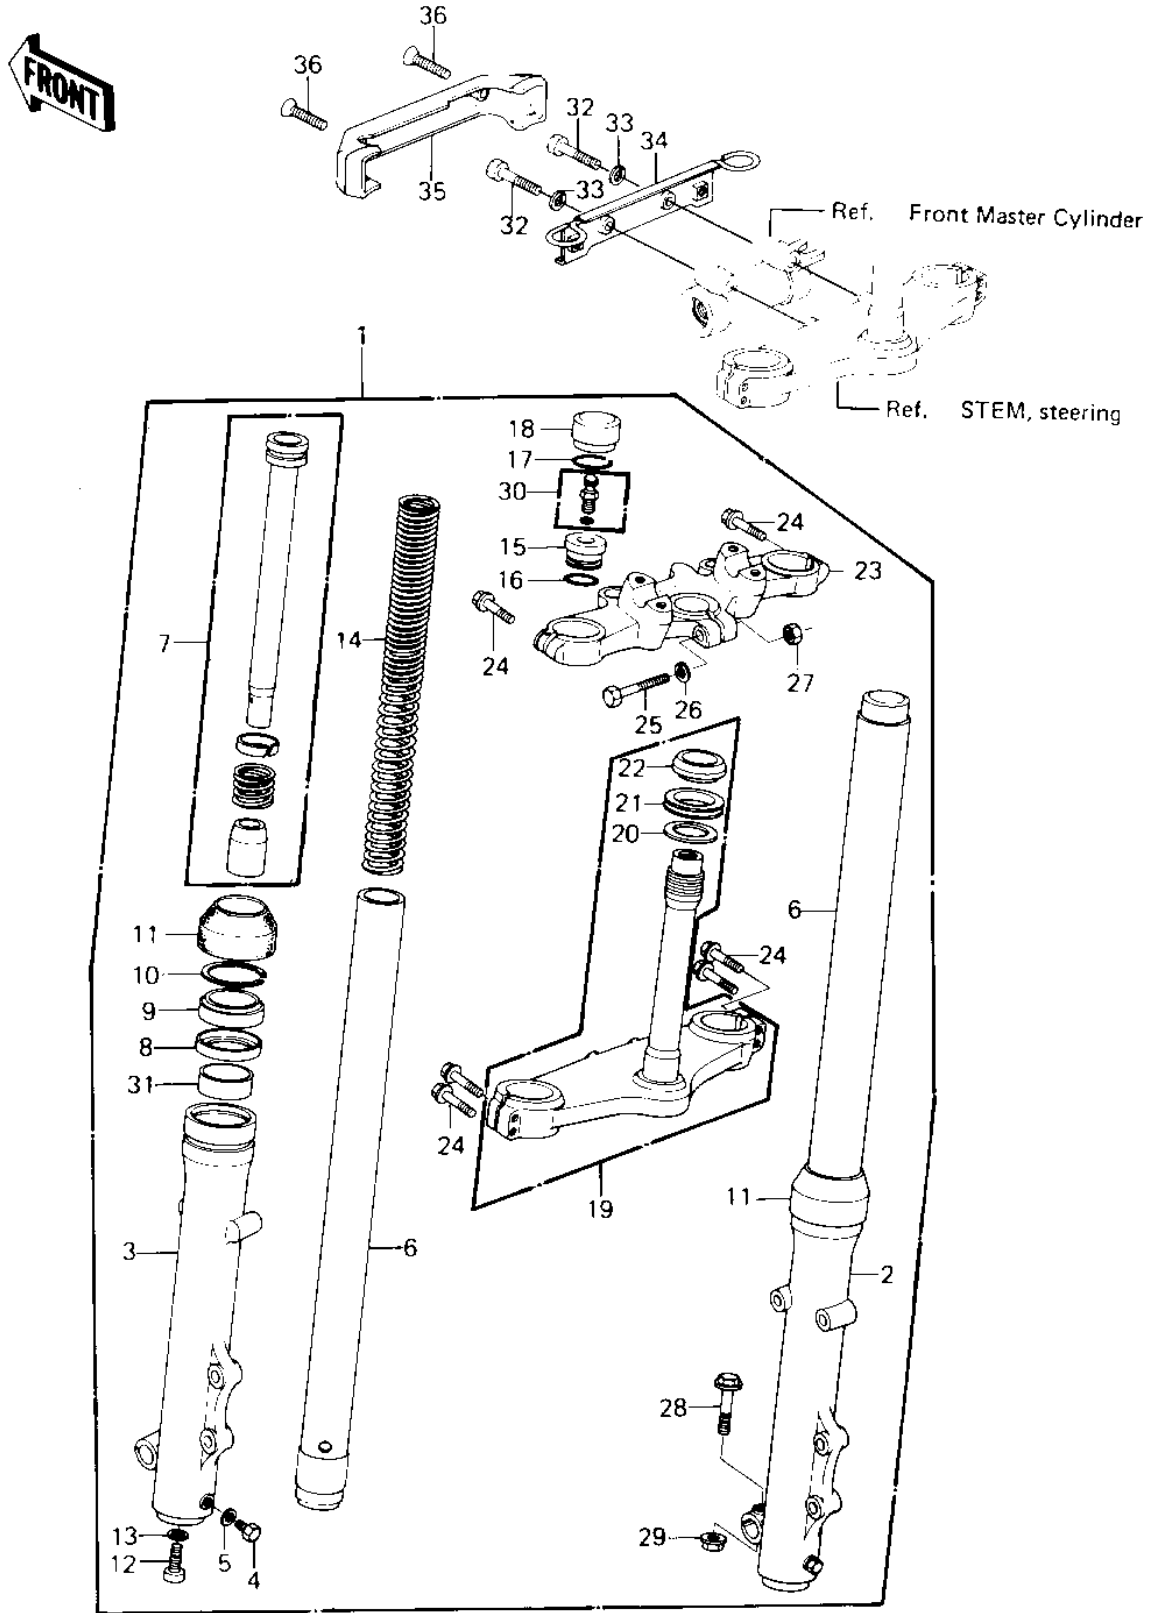

1980 LTD PARTS DIAGRAM

FRONT FORK ('80-'81 C1/C2)

1980 LTD PARTS LIST

FRONT FORK ('80-'81 C1/C2)

ITEM NAME	PART NUMBER	QUANTITY
FORK-FRONT (Ref # 1)	44001-1152	1
TUBE,RH,FORK OUTER (Ref # 2)	44006-1051	1
TUBE,LH,FORK OUTER (Ref # 3)	44005-1050	1
BOLT HEX HEAD 6X8 (Ref # 4)	110B0608	2
GASKET,DRAIN PLUG (Ref # 5)	44045-047	2
TUBE,FORK INNER (Ref # 6)	44013-1043	2
CYLINDER-FORK (Ref # 7)	44022-1024	2
SPACER,FORK (Ref # 8)	92026-1038	2
SEAL-OIL,FORK (Ref # 9)	92049-1063	2
SEAL-OIL,FORK (Ref # 9)	92049-1063	2
RING,SNAP (Ref # 10)	92033-1055	2
SEAL,DUST (Ref # 11)	92093-1047	2
SEAL,DUST (Ref # 11)	92093-1047	2
BOLT,FORK CYLINDER (Ref # 12)	44041-078	2
GASKET,FORK CYL BOLT (Ref # 13)	44045-051	2
SPRING,FORK INNER (Ref # 14)	44026-1060	2
SEAT,FORK SPRING (Ref # 15)	44029-1019	2
"O" RING (Ref # 16)	92055-1034	2
CIRCLIP,FORK TOP (Ref # 17)	92033-1023	2
CAP,FORK TOP (Ref # 18)	11012-1136	2
STEM,STEERING (Ref # 19)	44037-1013	1
WASHER,PLAIN (Ref # 20)	92022-231	1
OIL SEAL,STEERING STM (Ref # 21)	92056-003	1
CONE,STEERING STEM (Ref # 22)	92047-012	1
HEAD,STEERING STEM (Ref # 23)	44039-1011	1
BOLT,8X40 (Ref # 24)	92001-1149	6
BOLT,HEX HEAD,8X55 (Ref # 25)	92001-1064	1
WASHER SPRING 8MM (Ref # 26)	461F0800	1
NUT,LOCK,8MM (Ref # 27)	92015-1124	1

1980 LTD PARTS LIST

FRONT FORK ('80-'81 C1/C2)

ITEM NAME	PART NUMBER	QUANTITY
BOLT,HEX HEAD,8X45 (Ref # 28)	92001-1136	1
NUT,8MM (Ref # 29)	92015-1055	1
VALVE ASSY,AIR (Ref # 30)	16126-1025	2
BUSHING, FORK (Ref # 31)	44065-1011	2
BOLT-UPSET,6X40 (Ref # 32)	112G0640	2
WASHER SPRING 6MM (Ref # 33)	461F0600	2
BRACKET,FR FORK COVER (Ref # 34)	11034-1765	1
COVER,FORK (Ref # 35)	44033-1053	1
COVER,FORK (Ref # 35)	44033-1054	1
SCREW-CSK-RD-CROS (Ref # 36)	222C0518	2