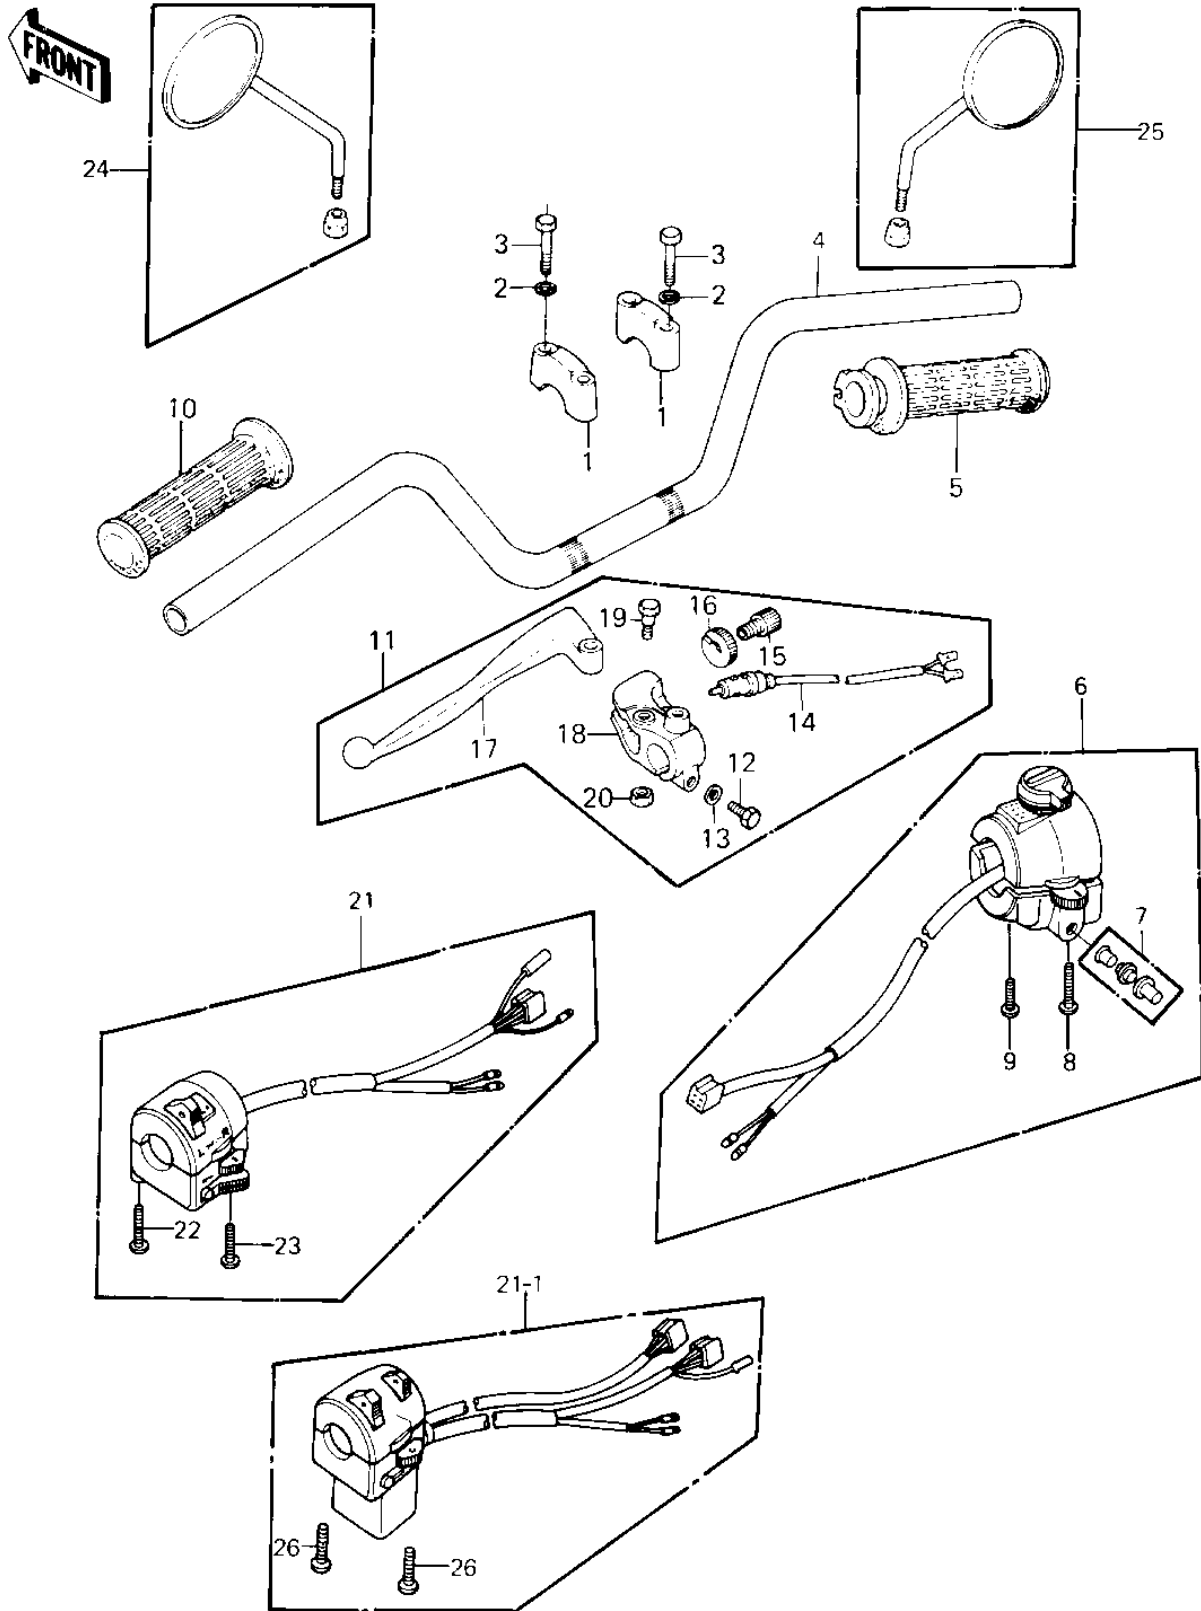

# 1981 LTD PARTS DIAGRAM

HANDLEBAR ('80-'81 C1/C2)

# 1981 LTD PARTS LIST

## HANDLEBAR ('80-'81 C1/C2)

ITEM NAME	PART NUMBER	QUANTITY
HOLDER-HANDLEBAR (Ref # 1)	46012-008	2
WASHER SPRING 8MM (Ref # 2)	461F0800	4
BOLT 8X38 (Ref # 3)	92001-1405	4
BOLT 8X38 (Ref # 3)	92001-1405	4
HANDLEBAR (Ref # 4)	46003-1062	1
GRIP ASSY,THROTTLE (Ref # 5)	46019-038	1
HOUSING ASSY,R.H,CONT (Ref # 6)	46091-1101	1
SWITCH ASSY,HORN BUTN (Ref # 7)	27010-1009	1
SCREW-PAN-CROS (Ref # 8)	220B0540	1
SCREW PAN HEAD 5X30 (Ref # 9)	220B0530	1
RUBBER,L.H GRIP (Ref # 10)	46075-028	1
LEVER ASSY,CLUTCH (Ref # 11)	46076-054	1
BOLT HEX HEAD 6X25 (Ref # 12)	110N0625	1
WASHER PLAIN 6MM (Ref # 13)	410B0600	1
SWITCH,CLUTCH (Ref # 14)	27043-002	1
SCREW CABLE ADJUST (Ref # 15)	46055-003	1
NUT,CABLE ADUST NUT (Ref # 16)	46056-007	1
LEVER,CLUTCH (Ref # 17)	46092-023	1
HOLDER,CLUTCH LEVER (Ref # 18)	46094-019	1
BOLT,HEX HEAD (Ref # 19)	92007-047	1
NUT (Ref # 20)	92019-008	1
HOUSING ASSY,L.H,CONT (Ref # 21)	46091-1100	1
HOUSING-ASSY-CONTR,LH (Ref # 21-1)	46091-1135	1
SCREW-PAN-CROS (Ref # 22)	220B0535	1
SCREW PAN HEAD 5X30 (Ref # 23)	220B0530	1
REAR VIEW MIRROR,L.H. (Ref # 24)	56001-1007	1
REAR VIEW MIRROR,LH (Ref # 24)	56001-1079	1
REAR VIEW MIRROR,R.H. (Ref # 25)	56001-1008	1
REAR VIEW MIRROR,RH (Ref # 25)	56001-1080	1