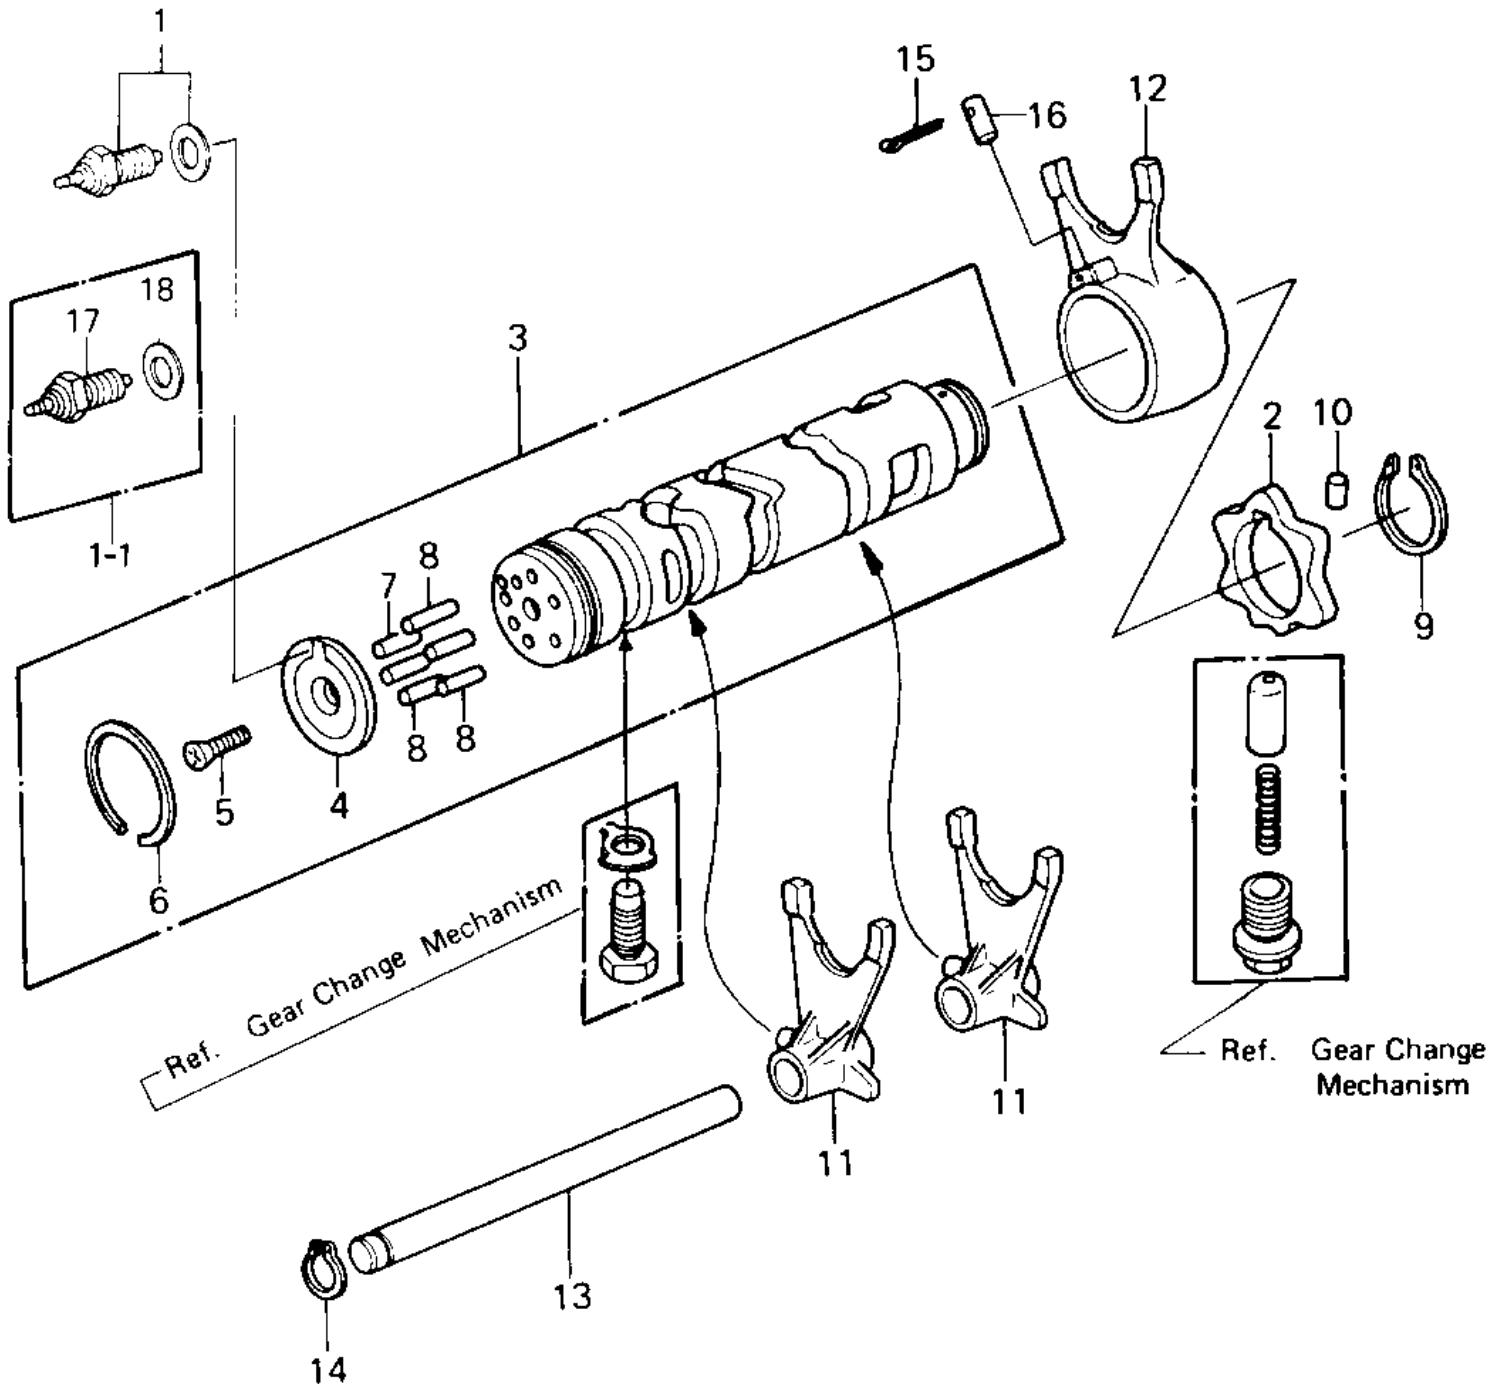

1981 LTD PARTS DIAGRAM

GEAR CHANGE DRUM & FORKS ('80-'81 C1/C2)

1981 LTD PARTS LIST

GEAR CHANGE DRUM & FORKS ('80-'81 C1/C2)

ITEM NAME	PART NUMBER	QUANTITY
SWITCH,NEUTRAL (Ref # 1)	13151-5002	1
SWITCH,NEUTRAL (Ref # 1-1)	13151-5002	1
CAM-CHANGE DRUM (Ref # 2)	13145-1058	1
DRUM-ASSY-CHANGE (Ref # 3)	13239-1119	1
HOLDER,CHANGE DRUM PI (Ref # 4)	13091-1104	1
HOLDER,CHANGE DRUM PI (Ref # 4)	13091-1104	1
SCREW CNTSNK HD 6X20 (Ref # 5)	221B0620	1
CIRCLIP,37MM (Ref # 6)	92033-035	1
PIN GEAR CHANGE DRUM (Ref # 7)	92042-014	1
PIN,GEAR CHNGE DRUM (Ref # 8)	92042-030	5
CIRCLIP,30MM (Ref # 9)	480J3000	1
PIN-DOWEL,4X6 (Ref # 10)	610A0406	1
FORK-SHIFT,OUTPUT (Ref # 11)	13140-1062	2
SHIFT FORK,GEAR SHIFT (Ref # 12)	13140-1016	1
ROD-SHIFT (Ref # 13)	49047-5003	1
CIRCLIP 12MM (Ref # 14)	480J1200	1
PIN COTTER 3.0X20 (Ref # 15)	550D3020	1
DOWEL PIN,8X18 (Ref # 16)	92042-021	1
SWITCH,NEUTRAL (Ref # 17)	13151-1007	1
GASKET CHECK VALVE (Ref # 18)	92065-058	1