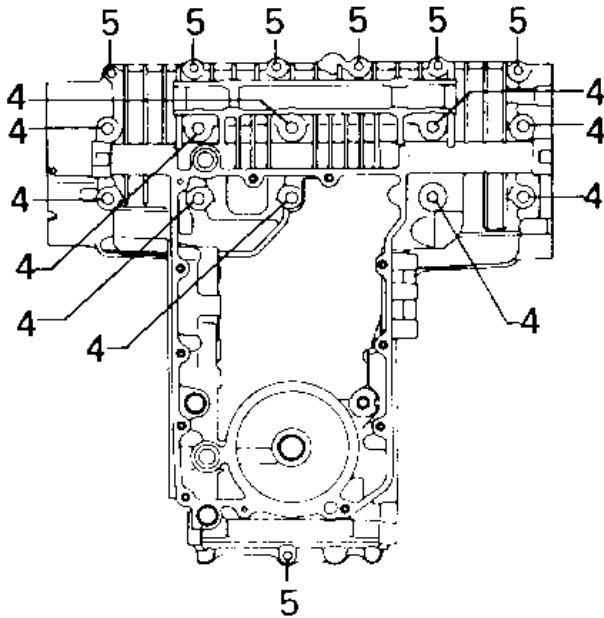

1981 LTD PARTS DIAGRAM

CRANKCASE BOLT & STUD PATTERN ('80-'81 C)

(L. H.)

Upper Case (Outside)

(R. H.)

Lower Case (Outside)

Upper Case (Inside)

1981 LTD PARTS LIST

CRANKCASE BOLT & STUD PATTERN ('80-'81 C)

ITEM NAME	PART NUMBER	QUANTITY
BOLT,HEX HEAD,6X54 (Ref # 1)	92003-110	2
BOLT-FLANGED,6X95 (Ref # 2)	130G0695	5
BOLT,6X105 (Ref # 3)	92003-194	1
BOLT-FLANGED,8X95 (Ref # 4)	130P0895	10
BOLT,HEX HEAD,6X41 (Ref # 5)	92003-109	12
PIN-DOWEL (Ref # 6)	92042-007	6
PIN DOWEL 6MM (Ref # 7)	92042-016	(2