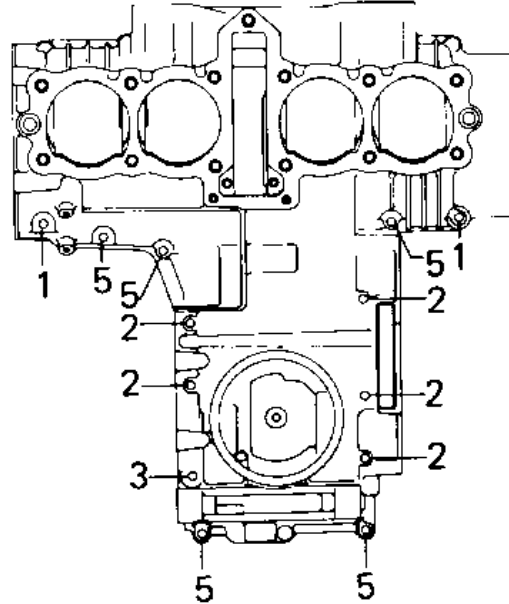

1981 LTD PARTS DIAGRAM

CRANKCASE BOLT & STUD PATTERN ('80-'81 C)

(L. H.)

Upper Case (Outside)

(R. H.)

Lower Case (Outside)

Upper Case (Inside)

1981 LTD PARTS LIST

CRANKCASE BOLT & STUD PATTERN ('80-'81 C)

ITEM NAME	PART NUMBER	QUANTITY
BOLT,HEX HEAD,6X54 (Ref # 1)	92003-110	2
BOLT-FLANGED,6X95 (Ref # 2)	130G0695	5
BOLT,6X105 (Ref # 3)	92003-194	1
BOLT-FLANGED,8X95 (Ref # 4)	130P0895	10
BOLT,HEX HEAD,6X41 (Ref # 5)	92003-109	12
PIN-DOWEL (Ref # 6)	92042-007	6
PIN DOWEL 6MM (Ref # 7)	92042-016	(2