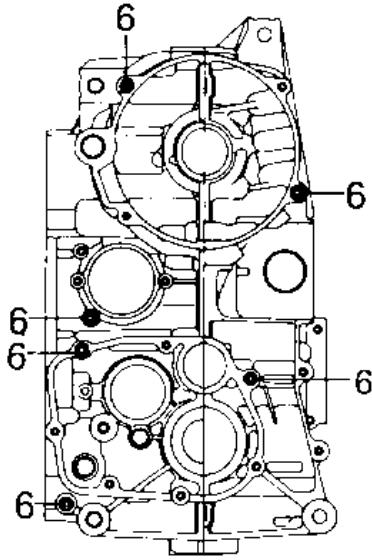

1981 LTD PARTS DIAGRAM

CRANKCASE BOLT & STUD PATTERN ('80-'81 C)

(L. H.)

Upper Case (Outside)

(R. H.)

Lower Case (Outside)

Upper Case (Inside)

1981 LTD PARTS LIST

CRANKCASE BOLT & STUD PATTERN ('80-'81 C)

ITEM NAME	PART NUMBER	QUANTITY
BOLT,HEX HEAD,6X54 (Ref # 1)	92003-110	2
BOLT-FLANGED,6X95 (Ref # 2)	130G0695	5
BOLT,6X105 (Ref # 3)	92003-194	1
BOLT-FLANGED,8X95 (Ref # 4)	130P0895	10
BOLT,HEX HEAD,6X41 (Ref # 5)	92003-109	12
PIN-DOWEL (Ref # 6)	92042-007	6
PIN DOWEL 6MM (Ref # 7)	92042-016	(2