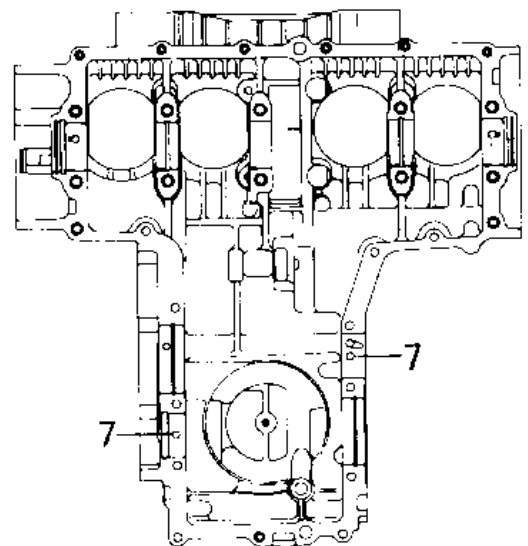

1981 LTD PARTS DIAGRAM

CRANKCASE BOLT & STUD PATTERN ('80-'81 C)

(L. H.)

Upper Case (Outside)

(R. H.)

Lower Case (Outside)

Upper Case (Inside)

1981 LTD PARTS LIST

CRANKCASE BOLT & STUD PATTERN ('80-'81 C)

ITEM NAME	PART NUMBER	QUANTITY
BOLT,HEX HEAD,6X54 (Ref # 1)	92003-110	2
BOLT-FLANGED,6X95 (Ref # 2)	130G0695	5
BOLT,6X105 (Ref # 3)	92003-194	1
BOLT-FLANGED,8X95 (Ref # 4)	130P0895	10
BOLT,HEX HEAD,6X41 (Ref # 5)	92003-109	12
PIN-DOWEL (Ref # 6)	92042-007	6
PIN DOWEL 6MM (Ref # 7)	92042-016	(2