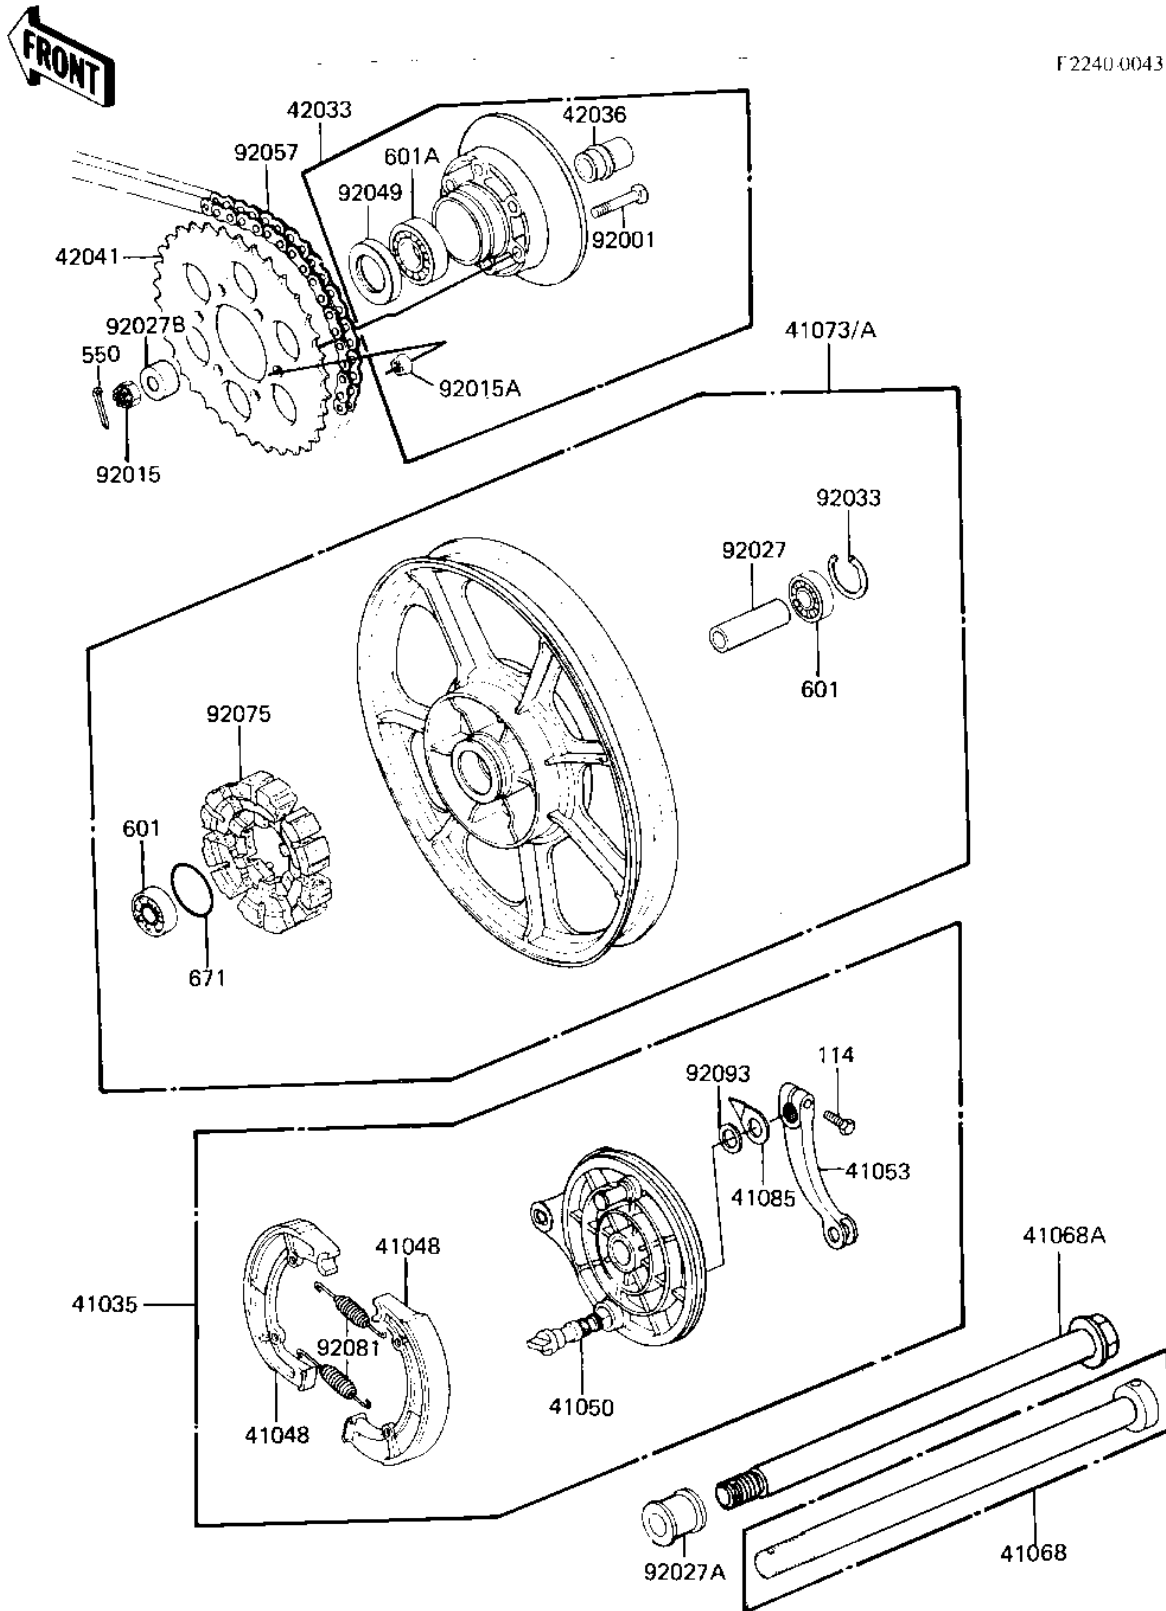

# 1983 KZ550-A4 PARTS DIAGRAM

REAR WHEEL/HUB/BRAKE/CHAIN ('82-'83 A3/A)

F2240-0043

# 1983 KZ550-A4 PARTS LIST

REAR WHEEL/HUB/BRAKE/CHAIN ('82-'83 A3/A)

ITEM NAME	PART NUMBER	QUANTITY
PANEL-ASY,BRK BLACK (Ref # 41035)	41035-1055	1
SHOE,BRAKE (Ref # 41048)	42019-012	2
CAM SHAFT,BRAKE (Ref # 41050)	41050-017	1
LEVER REAR BRAKE CAM (Ref # 41053)	42029-039	1
AXLE,RR (Ref # 41068)	41068-1086	1
WHEEL-ASSY,RR,F.BLACK (Ref # 41073A)	41073-1196-21	1
INDICATOR,BRAKE SHOE (Ref # 41085)	41085-004	1
COUPLING ASSY,REAR HB (Ref # 42033)	42008-032	1
SLEEVE,REAR HUB COUPL (Ref # 42036)	42036-026	1
SPROCKET,REAR,40T (Ref # 42041)	42041-1045	1
BOLT-REAR SPROCKET (Ref # 92001)	92003-087	6
NUT CASTLE,16MM (Ref # 92015)	92015-055	1
NUT,10MM (Ref # 92015A)	92015-1415	6
SPACER,REAR HUB BRG (Ref # 92027)	42010-033	1
COLLAR REAR AXLE (Ref # 92027A)	42032-017	1
COLLAR,REAR AXLE,L.H. (Ref # 92027B)	42032-067	1
CIRCLIP,47M/M (Ref # 92033)	92033-1042	1
OIL,SEAL,#38629 (Ref # 92049)	92050-076	1
CHAIN,530X100 SH-O (Ref # 92057)	92057-1050	1
DAMPER,REAR HUB SHOCK (Ref # 92075)	42014-026	1
SPRING,BRAKE SHOE (Ref # 92081)	41049-012	2
DUST SHIELD-BRAKE CAM (Ref # 92093)	41051-003	1
BOLT HEX HEAD 8X28 (Ref # 114)	114G0828	1
PIN-COTTER,4.0X35 (Ref # 550)	550D4035	1
BRG,BALL,#6303ZZC3 (Ref # 601)	601B6303ZZ	2
BEARING BALL #6305 (Ref # 601A)	601B6305	1
"0" RING,55MM (Ref # 671)	671B2555	1