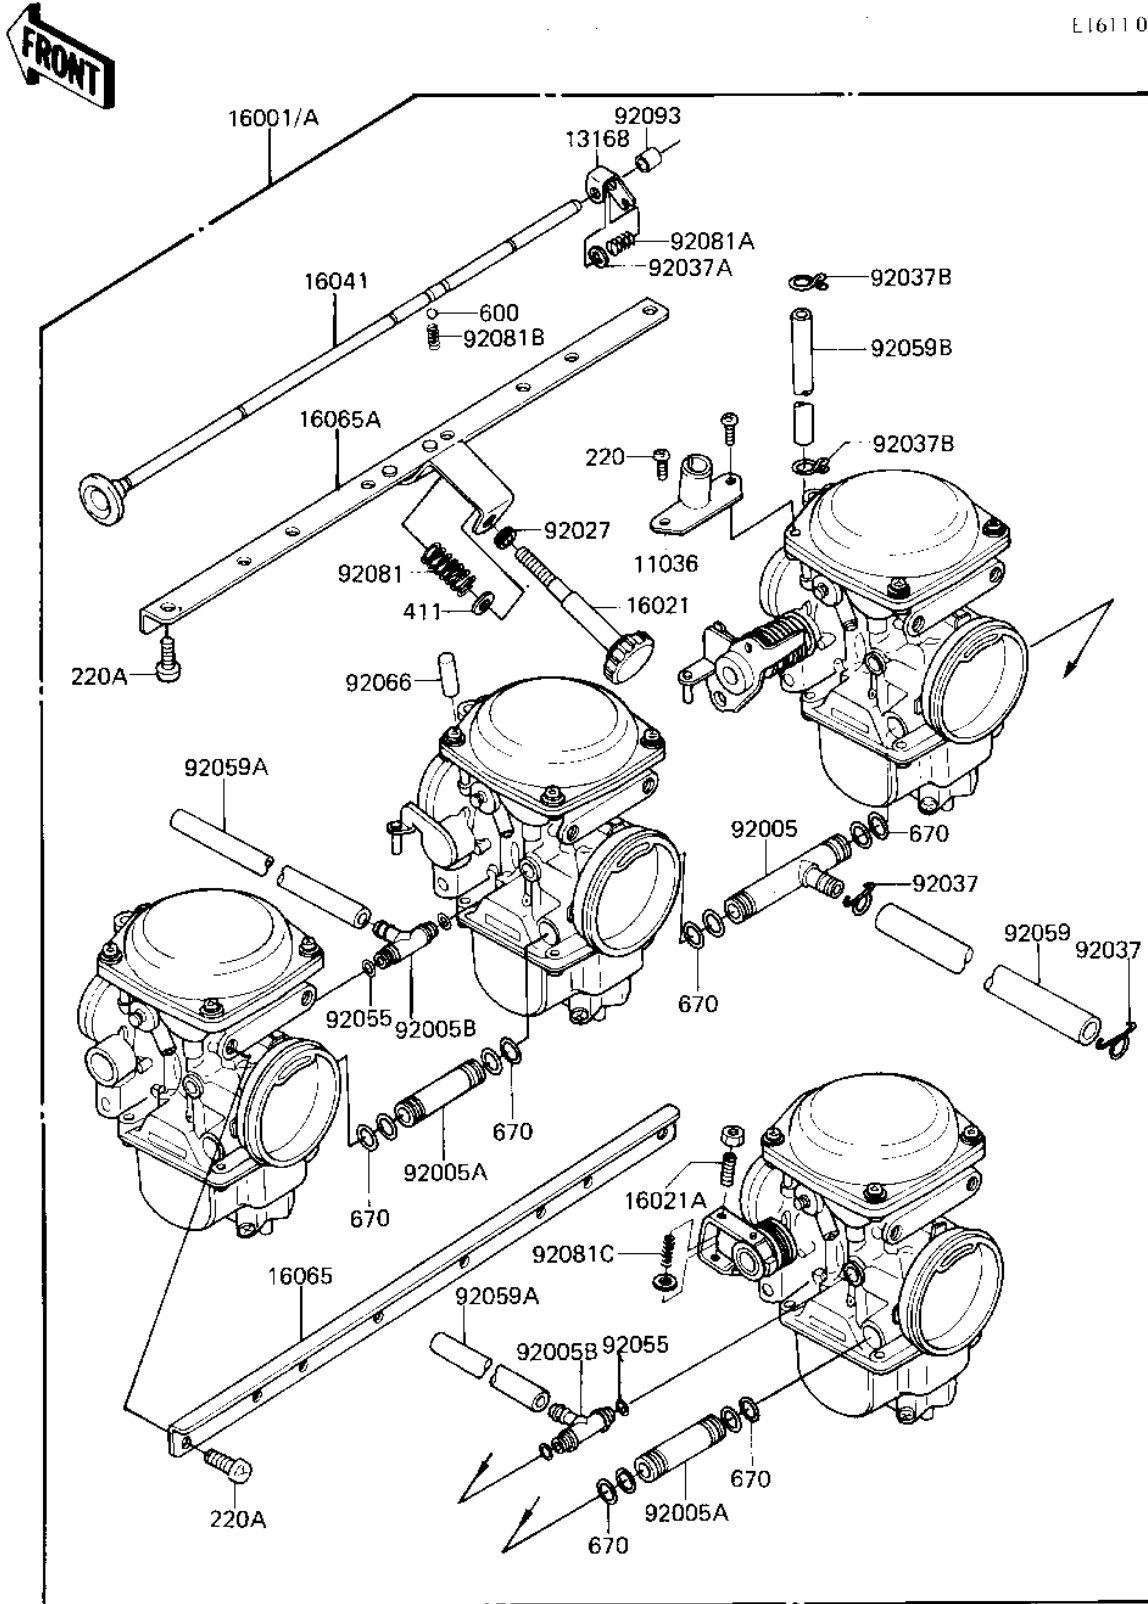

1983 KZ550-A4 PARTS DIAGRAM

CARBURETOR ASSY (KZ550-A4)

E16110104

1983 KZ550-A4 PARTS LIST

CARBURETOR ASSY (KZ550-A4)

ITEM NAME	PART NUMBER	QUANTITY
BRACKET-A,THROTTLE CA (Ref # 11036)	11036-1760	1
LEVER (Ref # 13168)	13168-1110	4
CARBURETOR,AP (Ref # 16001)	16001-1703	1
CARBURETOR (Canada) (Ref # 16001A)	16001-1708	1
SCREW-THROTTLE STOP (Ref # 16021)	16021-1038	1
SCREW-THROTTLE STOP (Ref # 16021A)	16021-1043	3
SHAFT-CARBURETOR,STAR (Ref # 16041)	16041-1027	1
HOLDER-CARBURETOR (Ref # 16065)	16065-1057	1
HOLDER-CARBURETOR (Ref # 16065A)	16065-1058	1
"T"JOINT,FUEL (Ref # 92005)	92005-1020	1
JOINT,FUEL (Ref # 92005A)	92005-1021	2
FITTING (Ref # 92005B)	92005-1058	2
COLLAR,STOP SCREW (Ref # 92027)	92027-1432	1
CLAMP,FUEL HOSE (Ref # 92037)	92037-1158	2
CLAMP (Ref # 92037A)	92037-1302	4
CLAMP,TUBE (Ref # 92037B)	92037-1378	2
RING-O (Ref # 92055)	92055-1134	4
TUBE (Ref # 92059)	92059-1214	1
TUBE (Ref # 92059A)	92059-1215	2
TUBE,5X9X220 (Ref # 92059B)	92059-1260	1
RUBBER PLUG (Ref # 92066)	92068-006	1
SPRING,ADJUST SCREW (Ref # 92081)	92081-1193	1
SPRING (Ref # 92081A)	92081-1439	4
SPRING,SHAFT STOP (Ref # 92081B)	92081-1440	1
SPRING (Ref # 92081C)	92081-1442	3
SEAL (Ref # 92093)	92093-1074	4
SCREW PAN HEAD 4X10 (Ref # 220)	220B0410	2
SCREW PAN HEAD 6X14 (Ref # 220A)	220B0614	16
WASHER PLAIN 6MM (Ref # 411)	411B0600	1

1983 KZ550-A4 PARTS LIST

CARBURETOR ASSY (KZ550-A4)

ITEM NAME	PART NUMBER	QUANTITY
BALL,STEEL,1/8" (Ref # 600)	600A0400	1
"O" RING,7MM (Ref # 670)	670B1507	12