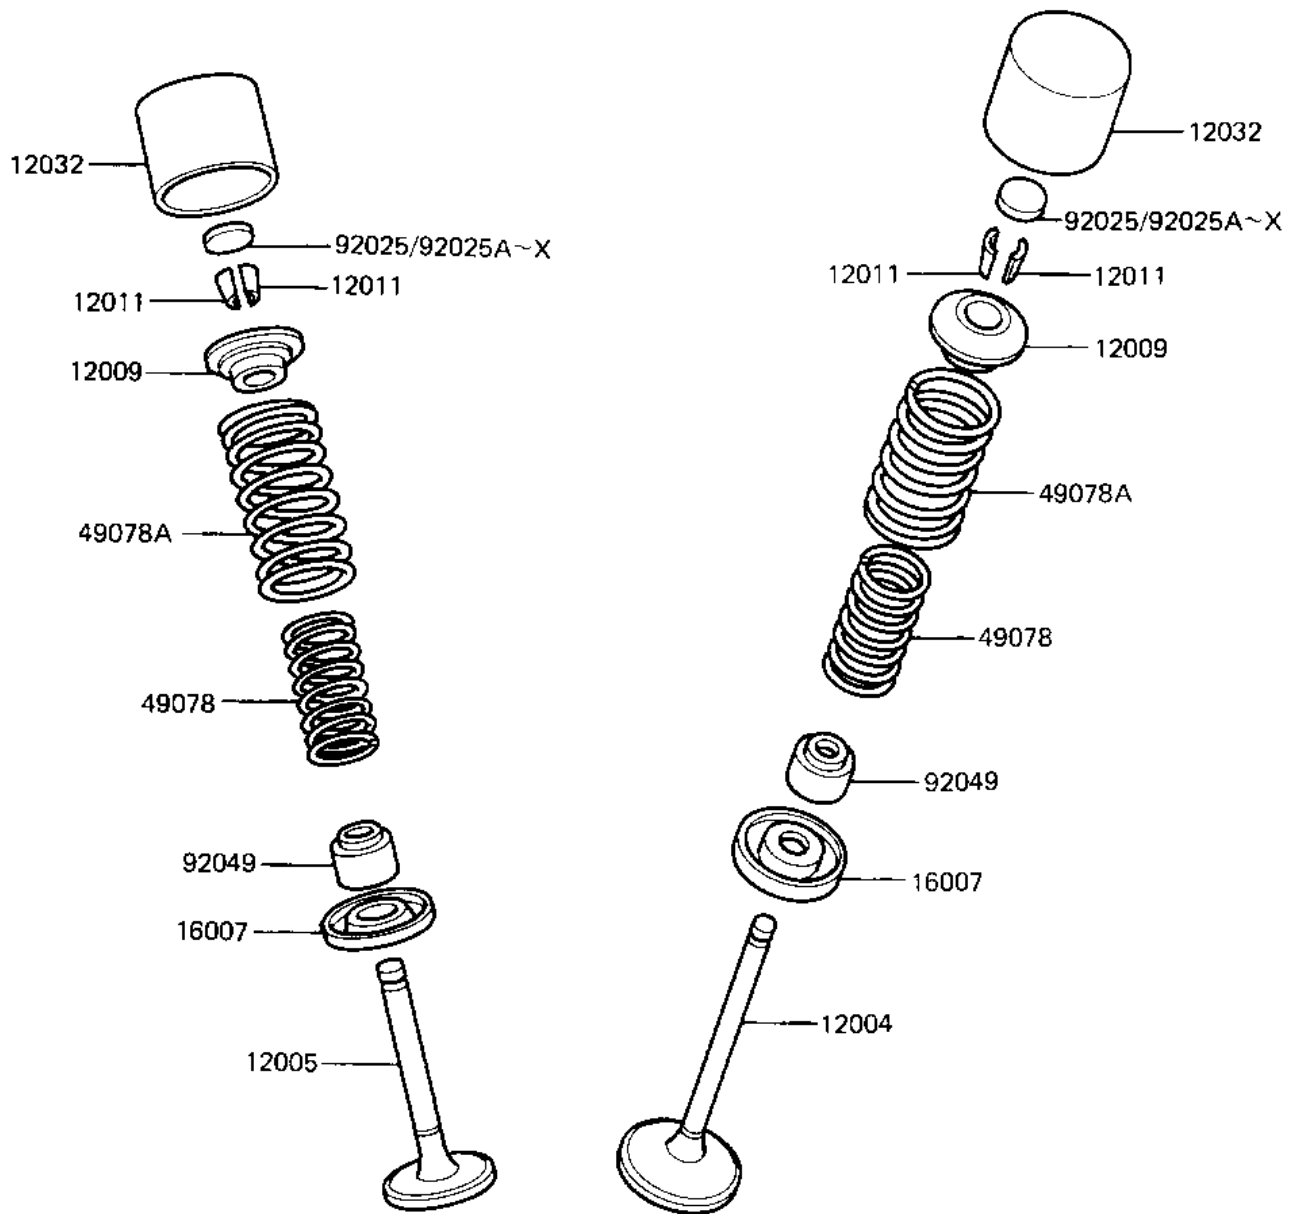

# 1983 KZ550-A4 PARTS DIAGRAM

VALVES ('82-'83 A3/A4)

E1210-0003

# 1983 KZ550-A4 PARTS LIST

VALVES ('82-'83 A3/A4)

ITEM NAME	PART NUMBER	QUANTITY
VALVE,INTAKE (Ref # 12004)	12004-1016	4
VALVE,EXHAUST (Ref # 12005)	12005-1013	4
RETAINER,VALVE SPRING (Ref # 12009)	12009-1002	8
SPLIT KEEPER,VALVE SP (Ref # 12011)	12011-1003	16
TAPPET (Ref # 12032)	12032-1001	8
SEAT-SPRING,VALVE (Ref # 16007)	16007-1024	8
SPRING,VALVE,INNER (Ref # 49078)	49078-1001	8
SPRING,VALVE,OUTER (Ref # 49078A)	49078-1002	8
SHIM,2.007 (Ref # 92025)	92025-1090	AR
SHIM,2.05T (Ref # 92025A)	92025-1091	AR
SHIM,2.10T (Ref # 92025B)	92025-1092	AR
SHIM,2.15T (Ref # 92025C)	92025-1093	AR
SHIM,2.20T (Ref # 92025D)	92025-1094	AR
SHIM,2.25T (Ref # 92025E)	92025-1095	AR
SHIM,2.30T (Ref # 92025F)	92025-1096	AR
SHIM,2.35T (Ref # 92025G)	92025-1097	AR
SHIM,2.40T (Ref # 92025H)	92025-1098	AR
SHIM,2.45T (Ref # 92025I)	92025-1099	AR
SHIM,2.50T (Ref # 92025J)	92025-1100	AR
SHIM T2.55 (Ref # 92025K)	92025-1101	AR
SHIM,2.60T (Ref # 92025L)	92025-1102	AR
SHIM,2.65T (Ref # 92025M)	92025-1103	AR
SHIM,2.70T (Ref # 92025N)	92025-1104	AR
SHIM,2.75T (Ref # 92025O)	92025-1105	AR
SHIM,2.80T (Ref # 92025P)	92025-1106	AR
SHIM,2.85T (Ref # 92025Q)	92025-1107	AR
SHIM,2.90T (Ref # 92025R)	92025-1108	AR
SHIM,2.95 (Ref # 92025S)	92025-1109	AR
SHIM,3.00T (Ref # 92025T)	92025-1110	AR

# 1983 KZ550-A4 PARTS LIST

VALVES ('82-'83 A3/A4)

ITEM NAME	PART NUMBER	QUANTITY
SHIM,3.05T (Ref # 92025U)	92025-1111	AR
SHIM,3.10T (Ref # 92025V)	92025-1112	AR
SHIM,3.15T (Ref # 92025W)	92025-1113	AR
SHIM,3.20T (Ref # 92025X)	92025-1114	AR
SEAL-OIL,VALVE STEM (Ref # 92049)	92049-1153	8