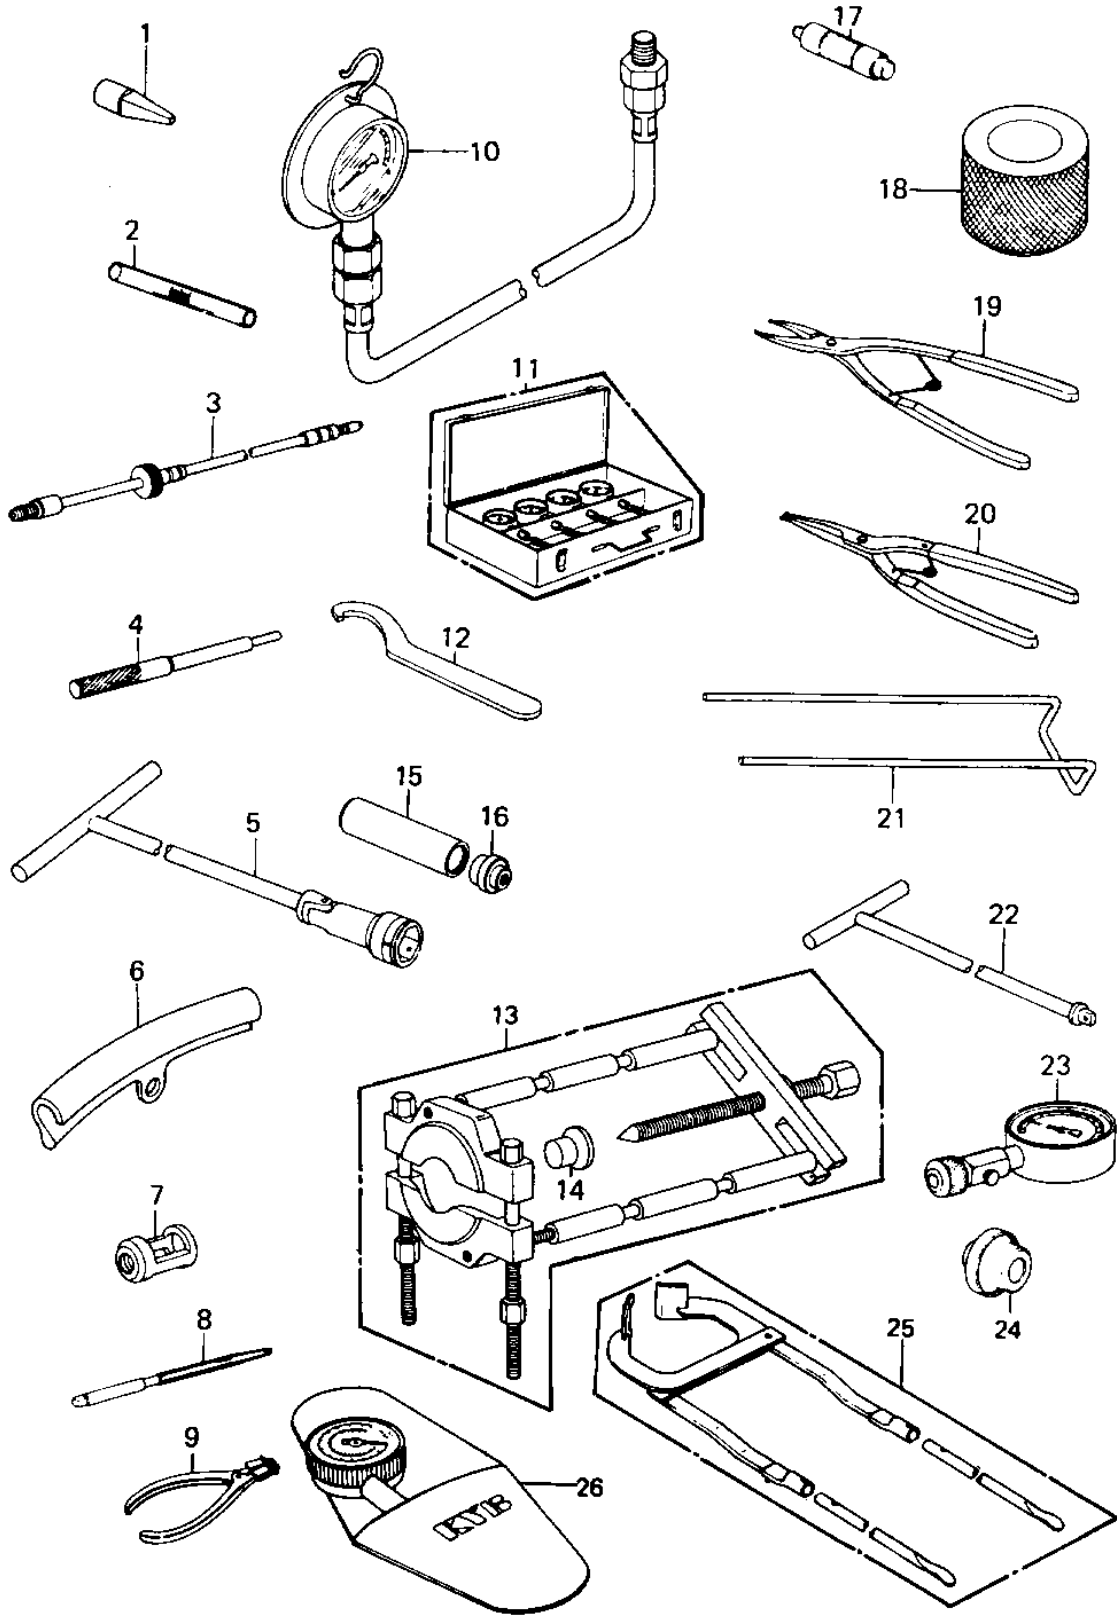

1981 KZ550-A2 PARTS DIAGRAM

SPECIAL SERVICE TOOLS "A" ('80-'81 A1/A2)

1981 KZ550-A2 PARTS LIST

SPECIAL SERVICE TOOLS "A" ('80-'81 A1/A2)

ITEM NAME	PART NUMBER	QUANTITY
ADAPTER,FORK CYL HLDR (Ref # 1)	57001-1011	1
GAUGE-FUEL LEVEL (Ref # 2)	57001-1017	1
GAUGE-CMP ADPTR 12MM (Ref # 3)	57001-1018	1
ARBOR,VALVE GUIDE (Ref # 4)	57001-1021	1
WRENCH,SPARK PLUG (Ref # 5)	57001-1024	1
PROTECTOR-BEAD (Ref # 6)	57001-1063	1
ADAPTER,VALVE SPRING (Ref # 7)	57001-1078	1
REAMER-VALVE GUIDE (Ref # 8)	57001-1079	1
PLIERS-PISTON RING (Ref # 9)	57001-115	1
GUAGE,OIL PRESSURE (Ref # 10)	57001-125	1
*** N.L.A.*** (Canada) (Ref # 11)	57001-127	1
57001-1100 (Canada) (Ref # 12)	57001-134	1
PULLER,STEM BEARING (Ref # 13)	57001-135	1
ADAPTER,STEM BEARING (Ref # 14)	57001-136	1
DRIVER,STEM BEARING (Ref # 15)	57001-137	1
DRIVER, STEM BEARING (Ref # 16)	57001-138	1
HOLDER, BEARING DRIVER (Ref # 17)	57001-139	1
DRIVER, FRONT FORK OIL SEAL (Ref # 18)	57001-141	1
PLIERS,CIRCLIP,INSIDE (Ref # 19)	57001-143	1
PLIERS,CIRCLIP,OUTSID (Ref # 20)	57001-144	1
57001-1336 (Canada) (Ref # 21)	57001-149	1
HANDLE,FORK CLY HOLDR (Ref # 22)	57001-183	1
GAUGE COMPRESSION (Ref # 23)	57001-221	1
*** N.L.A.*** (Canada) (Ref # 24)	57001-296	1
BREAKER-BEAD,ASSY (Ref # 25)	57001-1072	1
GAUGE,AIR (Ref # 26)	52005-1003	1