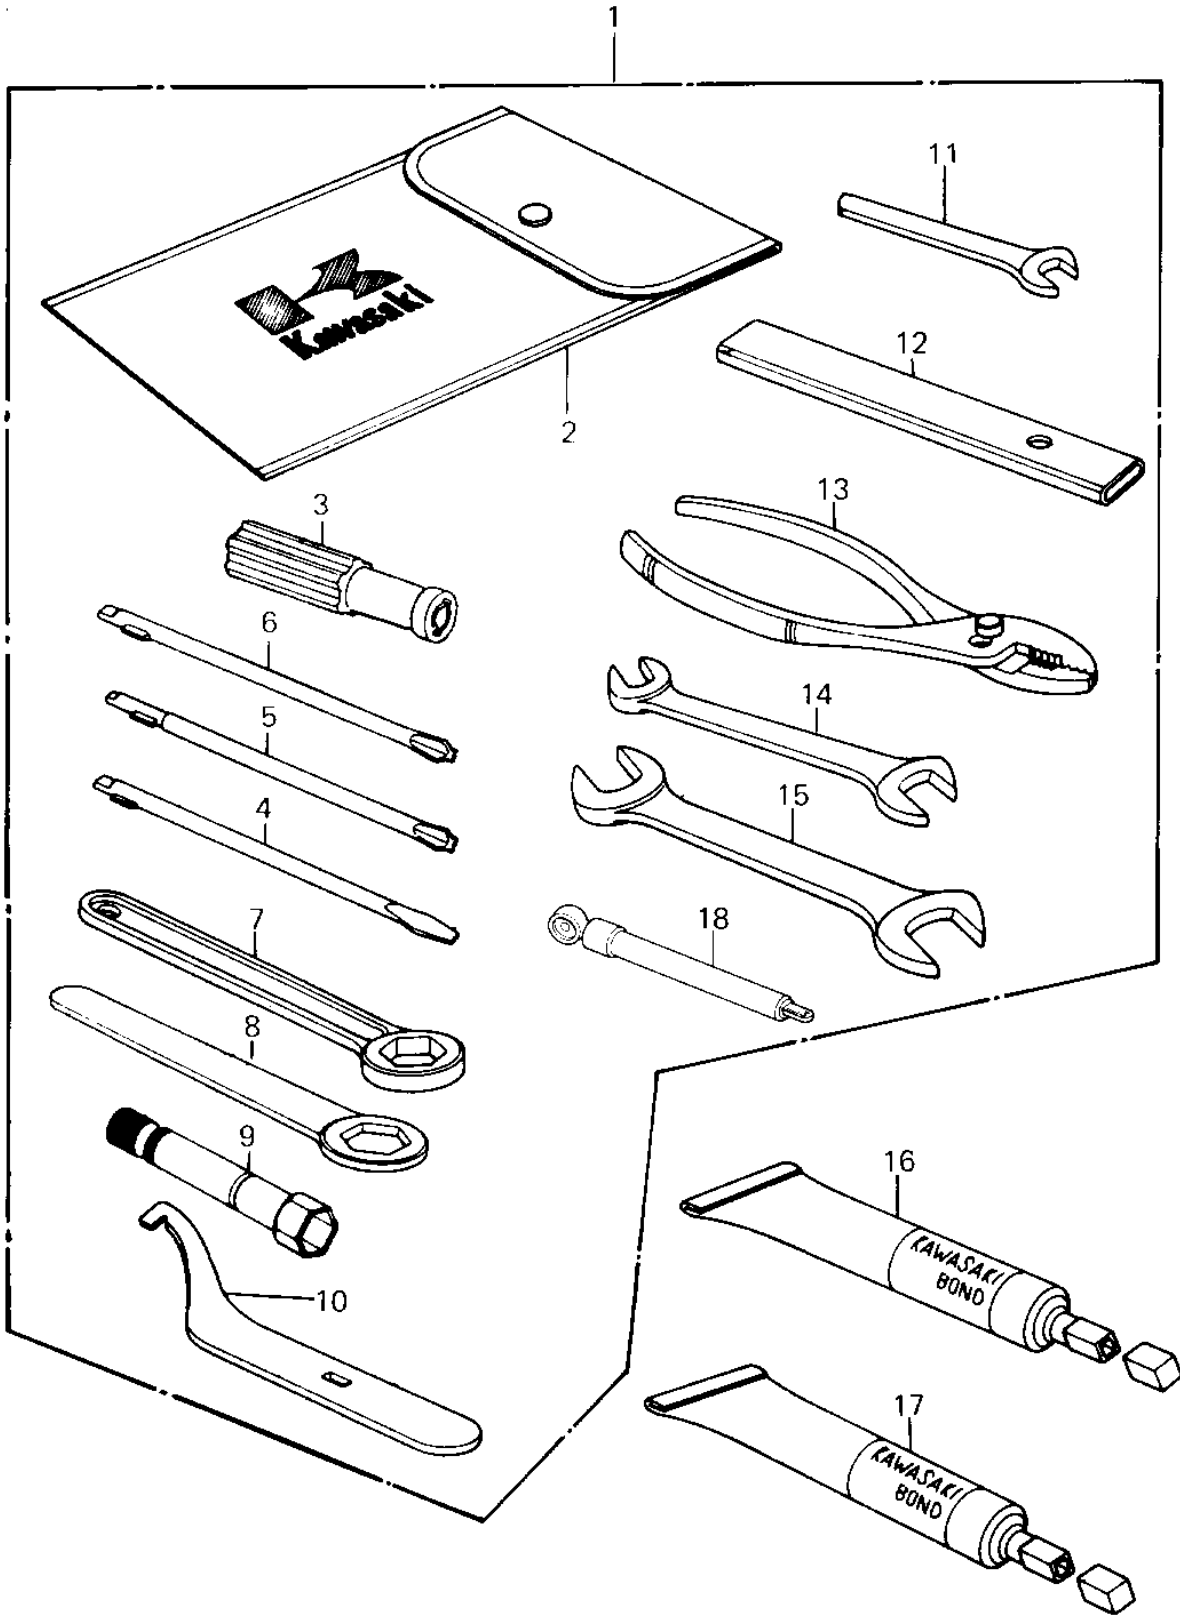

# 1981 KZ550-A2 PARTS DIAGRAM

OWNER TOOLS ('80-'81 A1/A2)

# 1981 KZ550-A2 PARTS LIST

OWNER TOOLS ('80-'81 A1/A2)

ITEM NAME	PART NUMBER	QUANTITY
TOOL KIT (Ref # 1)	56007-1060	1
TOOL KIT (Ref # 1)	56007-1070	1
BAG,TOOL (Ref # 2)	56008-009	1
GRIP,SCREW DRIVER (Ref # 3)	92106-1001	1
92107-1052 (Canada) (Ref # 4)	92107-007	1
TOOL-DRIVER (Ref # 5)	92107-1052	1
92107-1002 (Canada) (Ref # 6)	92107-008	1
TOOL-WRENCH,BOX END,2 (Ref # 7)	92110-1147	1
TOOL-WRENCH,BOX END,1 (Ref # 8)	92110-1151	1
TOOL-WRENCH,BOX END,2 (Ref # 8)	92110-1148	1
WRENCH,SPARK PLUG (Ref # 9)	92110-1018	1
WRENCH,HOOK (Ref # 10)	92110-1019	1
WRENCH,OPEN END,10M/M (Ref # 11)	92110-1031	1
WRENCH,OPEN END,19M/M (Ref # 11)	92110-1004	1
WRENCH,OPEN END,19M/M (Ref # 12)	92111-004	1
PLIERS,160MM (Ref # 13)	92112-003	1
WRENCH,OPEN END,12X13 (Ref # 14)	92126-002	1
TOOL-WRENCH,OPEN END (Ref # 14)	92110-1038	1
TOOL-WRENCH,OPEN END, (Ref # 15)	92110-1153	1
LIQUID GASKET (Ref # 16)	92104-002	(1
BOND,#10 (Ref # 17)	56019-120	(1
GAUGE,AIR,3.5KG/CM2 (Ref # 18)	52005-1031	1