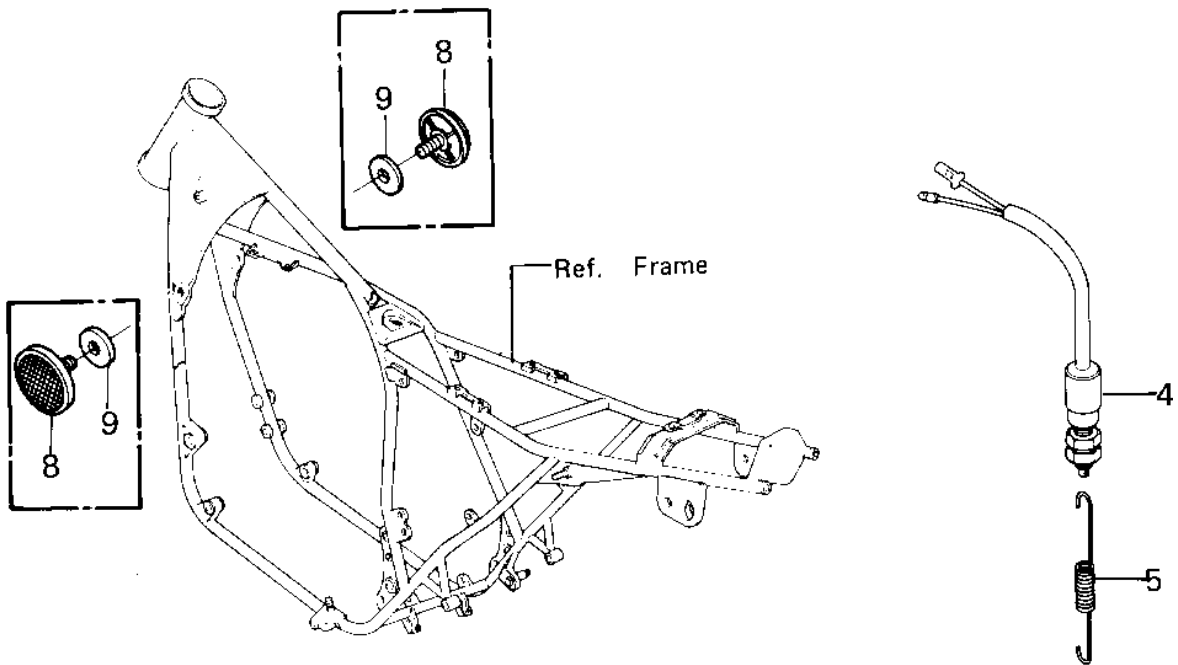

1981 KZ550-A2 PARTS DIAGRAM

IGNITION SWITCH/LOCKS/REFLECTORS ('80-'8

1981 KZ550-A2 PARTS LIST

IGNITION SWITCH/LOCKS/REFLECTORS ('80-'8

ITEM NAME	PART NUMBER	QUANTITY
BOLT, SOCKET 6X16 (Ref # 1)	120Q0616	2
SWITCH ASSY,IGNITION (Ref # 2)	27005-5014	1
WASHER SPRING 6MM (Ref # 3)	461F0600	2
SWITCH-BRAKE LAMP (Ref # 4)	27010-017	1
SPRING,BRAKE LAMP SW (Ref # 5)	92081-1146	1
KEY-LOCK,BLANK (Ref # 6)	27008-1103	1
LOCK ASSY,KZ550A1 (Ref # 7)	27004-5016	(1
LOCK ASSY (Ref # 7-1)	27004-5099	(1
REFLECTOR,REFLEX (Ref # 8)	28012-016	2
DAMPER RUBBER,REFLECT (Ref # 9)	92094-011	2