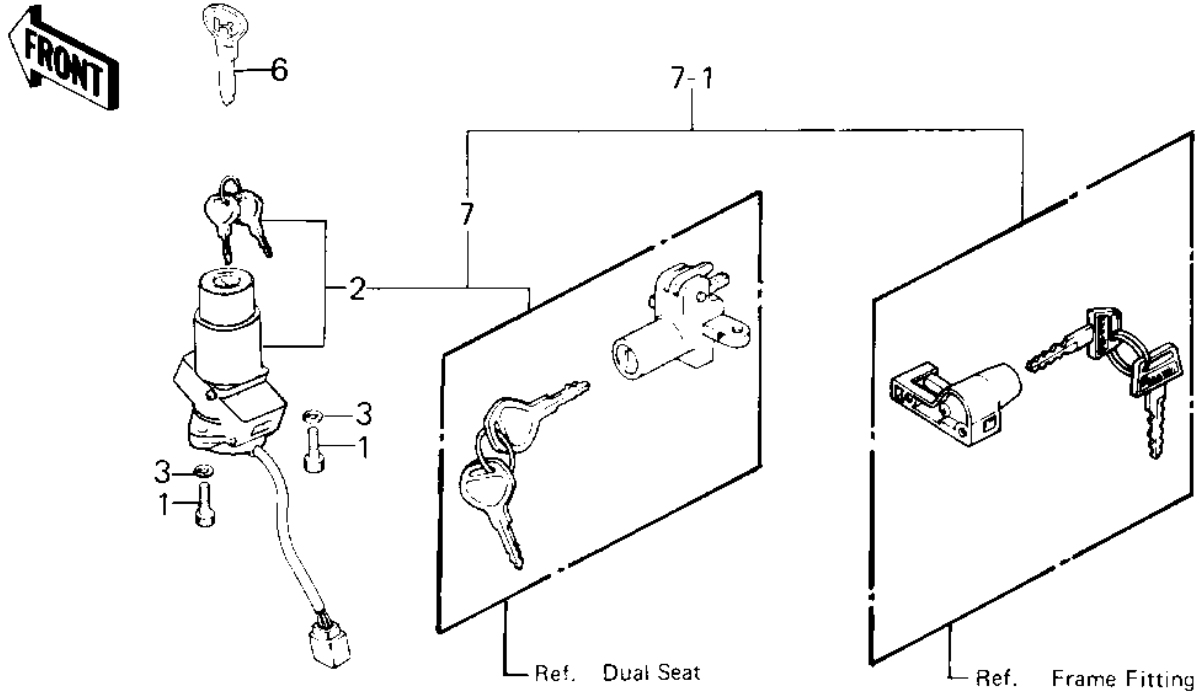

1981 KZ550-A2 PARTS DIAGRAM

IGNITION SWITCH/LOCKS/REFLECTORS ('80-'8

1981 KZ550-A2 PARTS LIST

IGNITION SWITCH/LOCKS/REFLECTORS ('80-'8

ITEM NAME	PART NUMBER	QUANTITY
BOLT, SOCKET 6X16 (Ref # 1)	120Q0616	2
SWITCH ASSY,IGNITION (Ref # 2)	27005-5014	1
WASHER SPRING 6MM (Ref # 3)	461F0600	2
SWITCH-BRAKE LAMP (Ref # 4)	27010-017	1
SPRING,BRAKE LAMP SW (Ref # 5)	92081-1146	1
KEY-LOCK,BLANK (Ref # 6)	27008-1103	1
LOCK ASSY,KZ550A1 (Ref # 7)	27004-5016	(1
LOCK ASSY (Ref # 7-1)	27004-5099	(1
REFLECTOR,REFLEX (Ref # 8)	28012-016	2
DAMPER RUBBER,REFLECT (Ref # 9)	92094-011	2