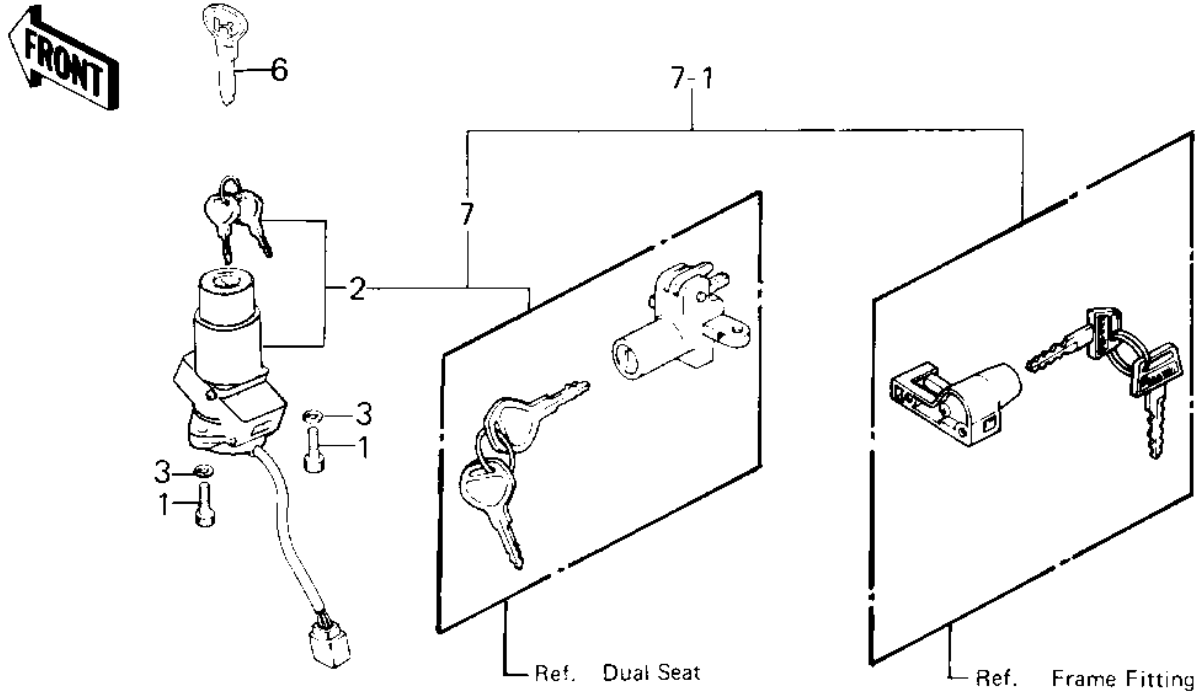

## 1980 KZ550-A1 PARTS DIAGRAM

IGNITION SWITCH/LOCKS/REFLECTORS ('80-'8)

## 1980 KZ550-A1 PARTS LIST

IGNITION SWITCH/LOCKS/REFLECTORS ('80-'8

ITEM NAME	PART NUMBER	QUANTITY
BOLT, SOCKET 6X16 (Ref # 1)	120Q0616	1
SWITCH ASSY,IGNITION (Ref # 2)	27005-5014	1
WASHER SPRING 6MM (Ref # 3)	461F0600	1
SWITCH-BRAKE LAMP (Ref # 4)	27010-017	1
SPRING,BRAKE LAMP SW (Ref # 5)	92081-1146	1
KEY-LOCK,BLANK (Ref # 6)	27008-1103	1
LOCK ASSY,KZ550A1 (Ref # 7)	27004-5016	1
LOCK ASSY (Ref # 7-1)	27004-5099	1
REFLECTOR,REFLEX (Ref # 8)	28012-016	1
DAMPER RUBBER,REFLECT (Ref # 9)	92094-011	1