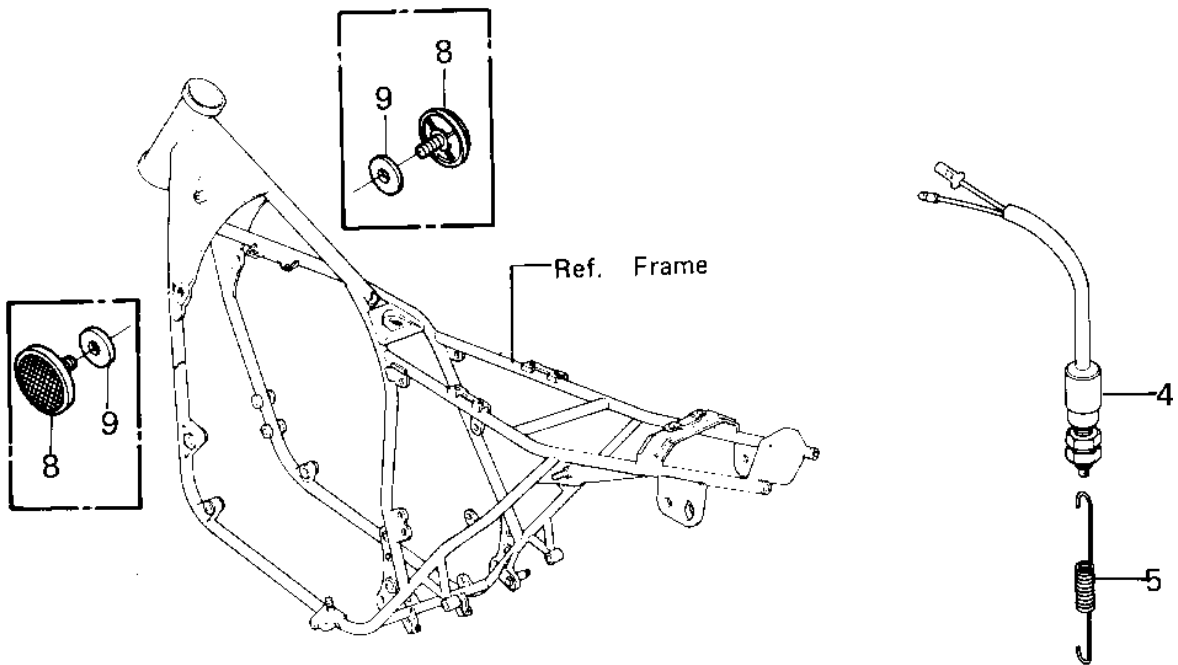

## 1980 KZ550-A1 PARTS DIAGRAM

IGNITION SWITCH/LOCKS/REFLECTORS ('80-'8)

## 1980 KZ550-A1 PARTS LIST

IGNITION SWITCH/LOCKS/REFLECTORS ('80-'8

ITEM NAME	PART NUMBER	QUANTITY
BOLT, SOCKET 6X16 (Ref # 1)	120Q0616	1
SWITCH ASSY,IGNITION (Ref # 2)	27005-5014	1
WASHER SPRING 6MM (Ref # 3)	461F0600	1
SWITCH-BRAKE LAMP (Ref # 4)	27010-017	1
SPRING,BRAKE LAMP SW (Ref # 5)	92081-1146	1
KEY-LOCK,BLANK (Ref # 6)	27008-1103	1
LOCK ASSY,KZ550A1 (Ref # 7)	27004-5016	1
LOCK ASSY (Ref # 7-1)	27004-5099	1
REFLECTOR,REFLEX (Ref # 8)	28012-016	1
DAMPER RUBBER,REFLECT (Ref # 9)	92094-011	1