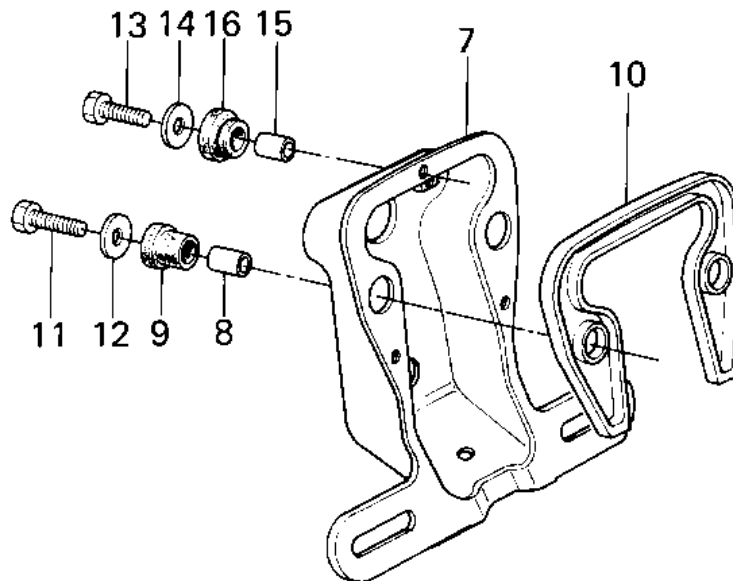

1981 KZ550-A2 PARTS DIAGRAM

TAILLIGHT ('80-'81 A1/A2)

1981 KZ550-A2 PARTS LIST

TAILLIGHT ('80-'81 A1/A2)

ITEM NAME	PART NUMBER	QUANTITY
TAIL LAMP UNIT (Ref # 1)	23025-064	1
SCREW, PAN HEAD, 4X60 (Ref # 2)	220E0460A	2
LENS, TAIL LAMP (Ref # 3)	23026-034	1
CASE, TAIL LIGHT (Ref # 4)	23027-041	1
GASKET, TAIL LENS (Ref # 5)	23028-021	1
BULB, 12V 32/3CP (Ref # 6)	92069-059	1
BRACKET, TAIL LAMP (Ref # 7)	23036-1011	1
COLLAR 6.8X10X14.5 (Ref # 8)	92027-156	2
DAMPER RUBBER (Ref # 9)	92075-1092	2
DAMPER RUBBER, TAIL (Ref # 10)	92075-1103	1
BOLT 6X22 (Ref # 11)	112B0622	2
WASHER 6.5X20X1.6T (Ref # 12)	92022-125	2
BOLT-UPSET, 6X20 (Ref # 13)	112G0620	3
WASHER 6.5X20X1.6T (Ref # 14)	92022-125	3
COLLAR 6.8X10X10.5 (Ref # 15)	92027-120	3
DAMPER RUBBER (Ref # 16)	92075-112	3