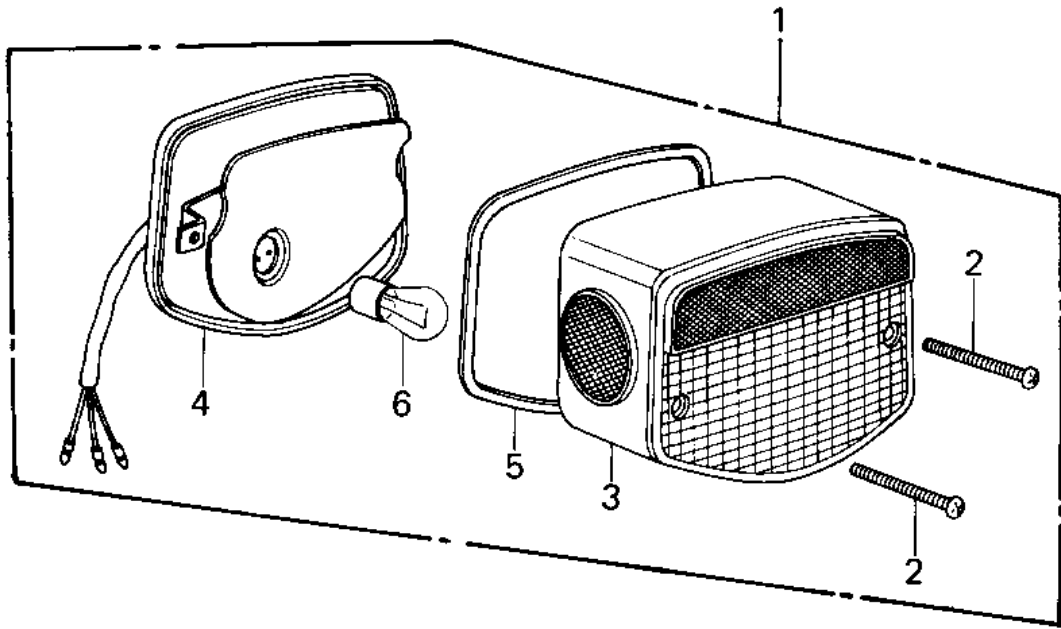

1981 KZ550-A2 PARTS DIAGRAM

TAILLIGHT ('80-'81 A1/A2)

1981 KZ550-A2 PARTS LIST

TAILLIGHT ('80-'81 A1/A2)

ITEM NAME	PART NUMBER	QUANTITY
TAIL LAMP UNIT (Ref # 1)	23025-064	1
SCREW, PAN HEAD, 4X60 (Ref # 2)	220E0460A	2
LENS, TAIL LAMP (Ref # 3)	23026-034	1
CASE, TAIL LIGHT (Ref # 4)	23027-041	1
GASKET, TAIL LENS (Ref # 5)	23028-021	1
BULB, 12V 32/3CP (Ref # 6)	92069-059	1
BRACKET, TAIL LAMP (Ref # 7)	23036-1011	1
COLLAR 6.8X10X14.5 (Ref # 8)	92027-156	2
DAMPER RUBBER (Ref # 9)	92075-1092	2
DAMPER RUBBER, TAIL (Ref # 10)	92075-1103	1
BOLT 6X22 (Ref # 11)	112B0622	2
WASHER 6.5X20X1.6T (Ref # 12)	92022-125	2
BOLT-UPSET, 6X20 (Ref # 13)	112G0620	3
WASHER 6.5X20X1.6T (Ref # 14)	92022-125	3
COLLAR 6.8X10X10.5 (Ref # 15)	92027-120	3
DAMPER RUBBER (Ref # 16)	92075-112	3