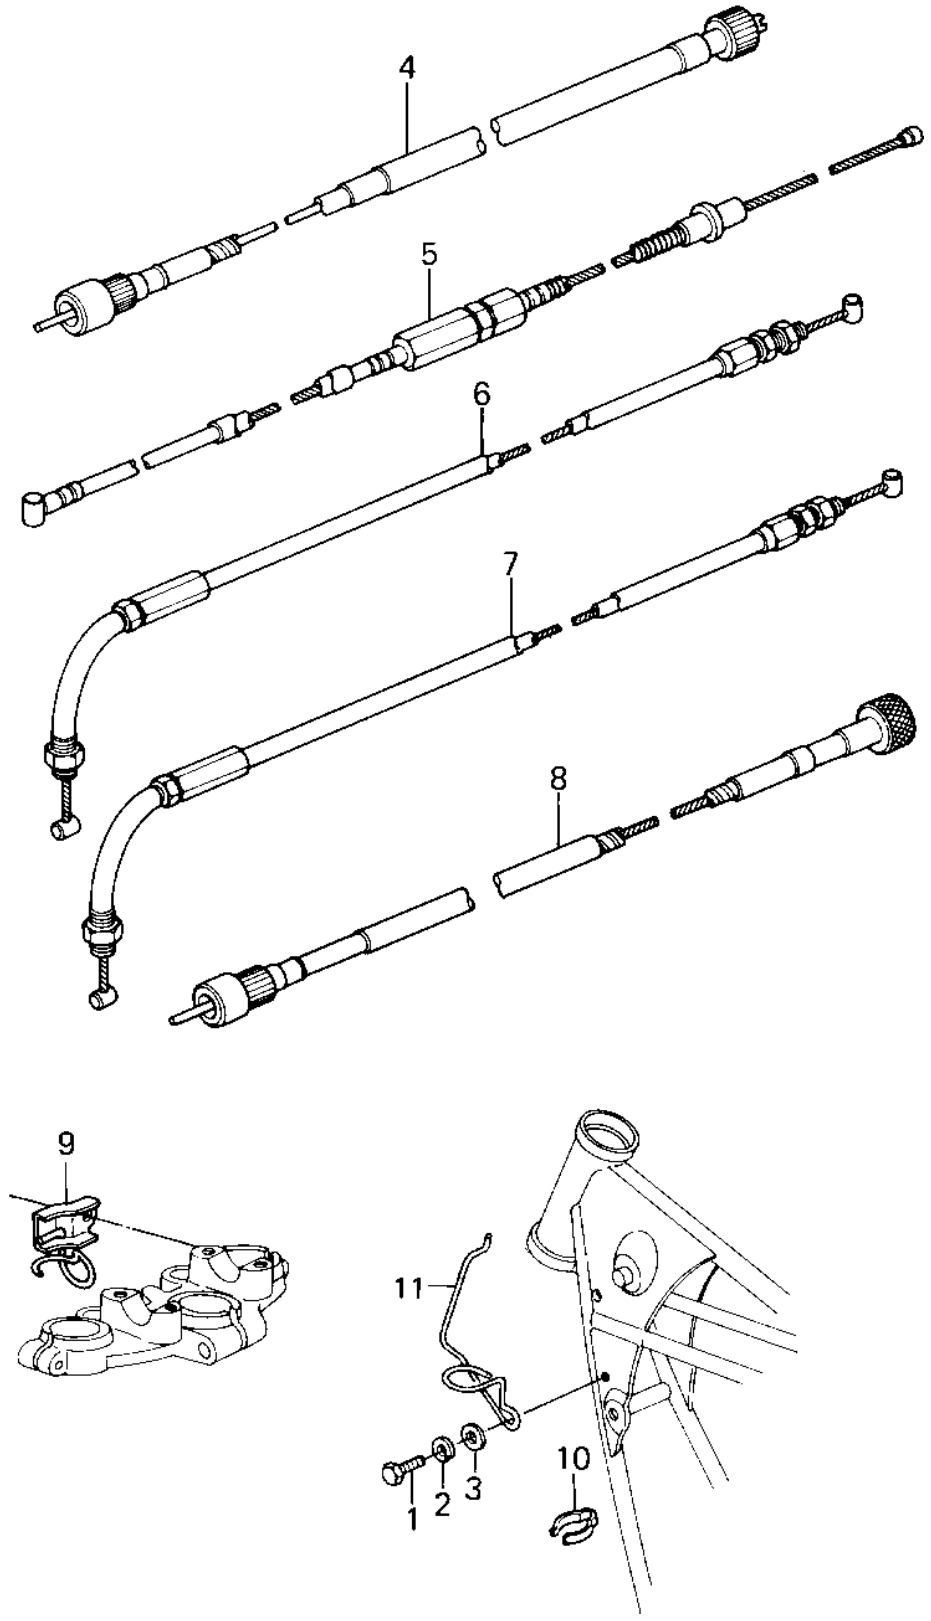

# 1981 KZ550-A2 PARTS DIAGRAM

CABLES ('80-'81 A1/A2)

# 1981 KZ550-A2 PARTS LIST

CABLES ('80-'81 A1/A2)

ITEM NAME	PART NUMBER	QUANTITY
BOLT-UPSET 6X14 (Ref # 1)	112B0614	1
WASHER SPRING 6MM (Ref # 2)	461F0600	1
WASHER PLAIN 6MM (Ref # 3)	411B0600	1
CABLE,SPEEDOMETER (Ref # 4)	54001-1012	1
CABLE,CLUTCH (Ref # 5)	54011-087	1
CABLE,THROTTLE CON,OP (Ref # 6)	54012-140	1
CABLE,THROTTLE CONTRL (Ref # 7)	54012-1040	1
CABLE,TACHOMETER (Ref # 8)	54018-1008	1
CLAMP,THROTTLE CABLE (Ref # 9)	92037-1085	1
CLAMP,CLUTCH CABLE (Ref # 10)	92037-1086	1
CLAMP,CLUTCH CABLE (Ref # 11)	92037-1170	1