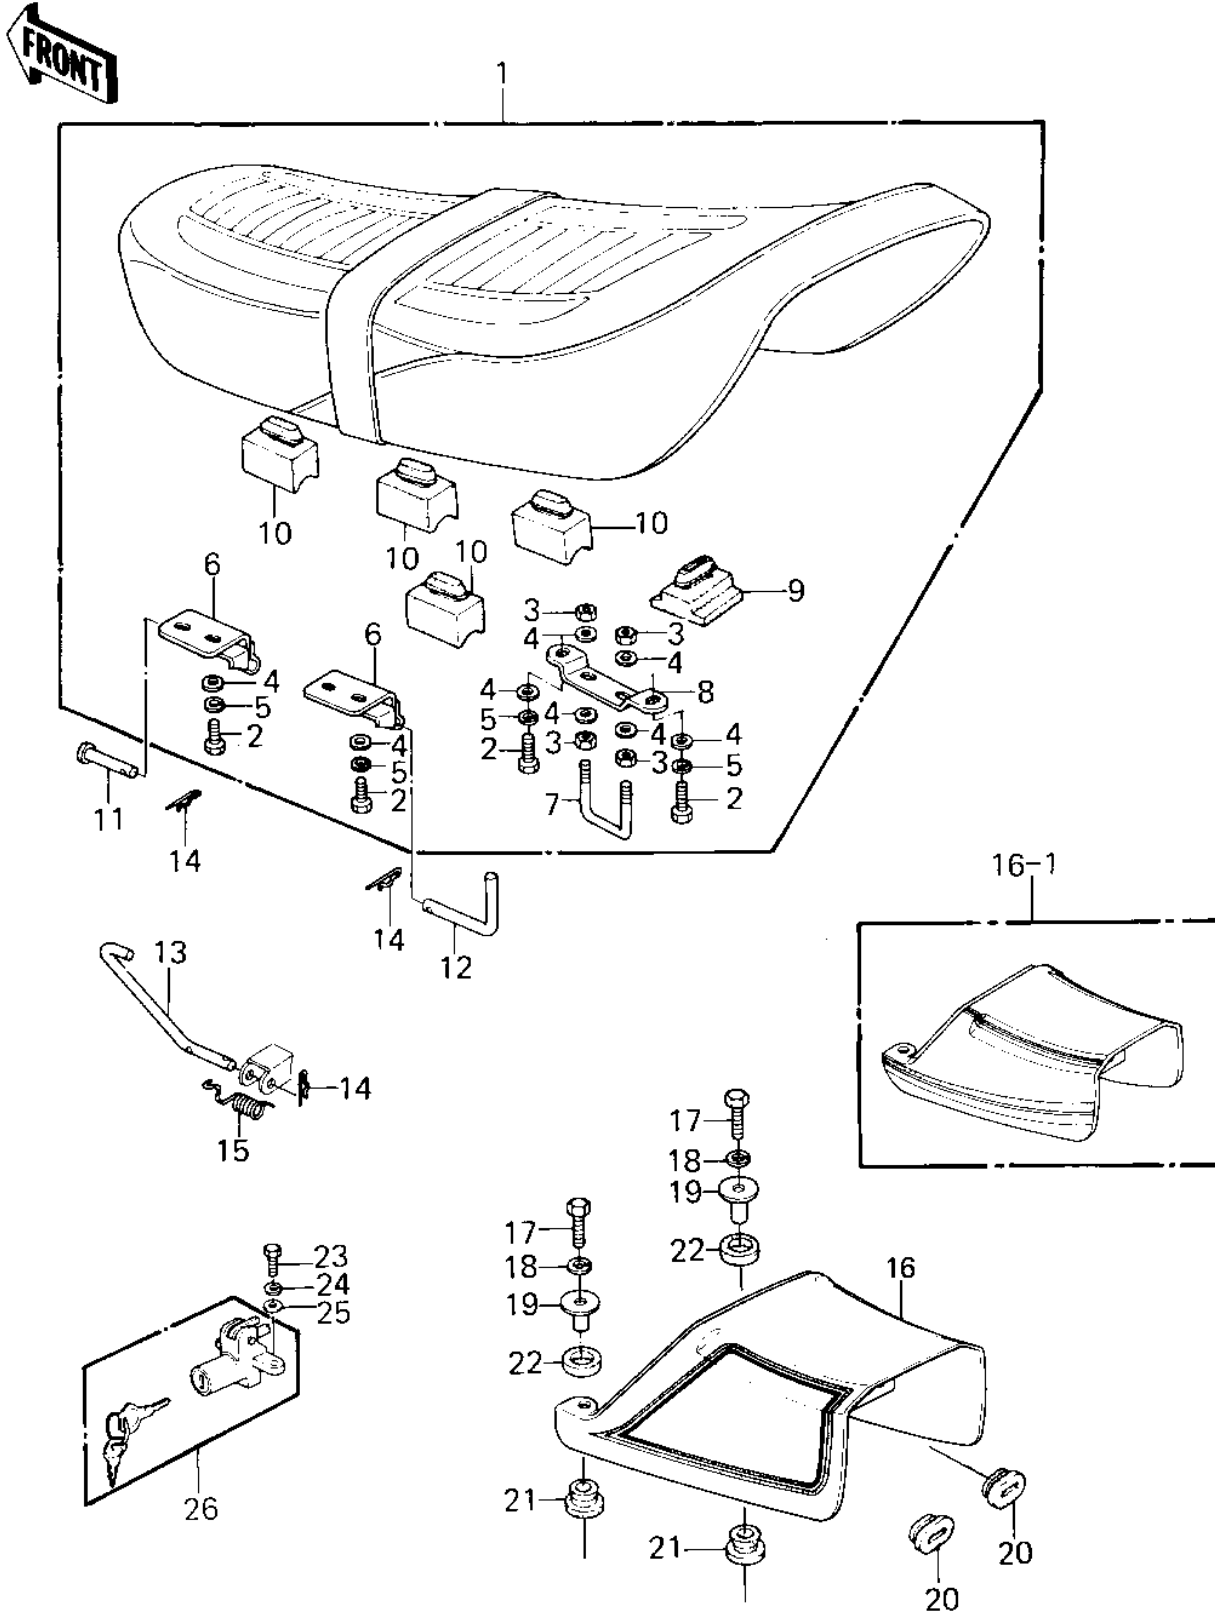

1981 KZ550-A2 PARTS DIAGRAM

SEAT/SEAT COVERS ('80-'81 A1/A2)

1981 KZ550-A2 PARTS LIST

SEAT/SEAT COVERS ('80-'81 A1/A2)

ITEM NAME	PART NUMBER	QUANTITY
SEAT-ASSY,DUAL (Ref # 1)	53001-1133	1
SEAT-ASSY,DUAL (Ref # 1)	53001-1133	1
BOLT-UPSET 6X14 (Ref # 2)	112B0614	6
NUT 6MM (Ref # 3)	311B0600	4
WASHER PLAIN 6MM (Ref # 4)	411B0600	10
WASHER SPRING 6MM (Ref # 5)	461F0600	6
HINGE,SEAT,FRONT (Ref # 6)	53009-1010	2
CATCH, SEAT (Ref # 7)	53056-002	1
BRACKET, SEAT CATCH (Ref # 8)	53058-001	1
DAMPER RUBBER,SEAT (Ref # 9)	92075-1061	1
DAMPER RUBBER-SEAT (Ref # 10)	92075-156	4
PIN (Ref # 11)	53011-002	1
PIN,DUAL SEAT PIVOT (Ref # 12)	53011-008	1
HOOK SEAT (Ref # 13)	53054-001	1
PIN,SNAP (Ref # 14)	554A0600	3
SPRING,SEAT HOOK (Ref # 15)	92081-1053	1
COVER,SEAT,EBONY (Ref # 16)	14025-5023-8G	1
COVER-SEAT,L.P.RED (Ref # 16-1)	14025-1046-D9	1
BOLT 6X22 (Ref # 17)	112B0622	2
WASHER SPRING 6MM (Ref # 18)	461F0600	2
COLLAR (Ref # 19)	92027-251	2
GROMMET,SIDE COVER (Ref # 20)	92071-072	2
RUBBER,FENDER COVER (Ref # 21)	92075-174	2
DAMPER RUBBER (Ref # 22)	92075-175	2
BOLT-UPSET 6X14 (Ref # 23)	112B0614	1
WASHER SPRING 6MM (Ref # 24)	461F0600	1
WASHER PLAIN 6MM (Ref # 25)	411B0600	1
LOCK-ASSY,SEAT (Ref # 26)	27016-5010	1