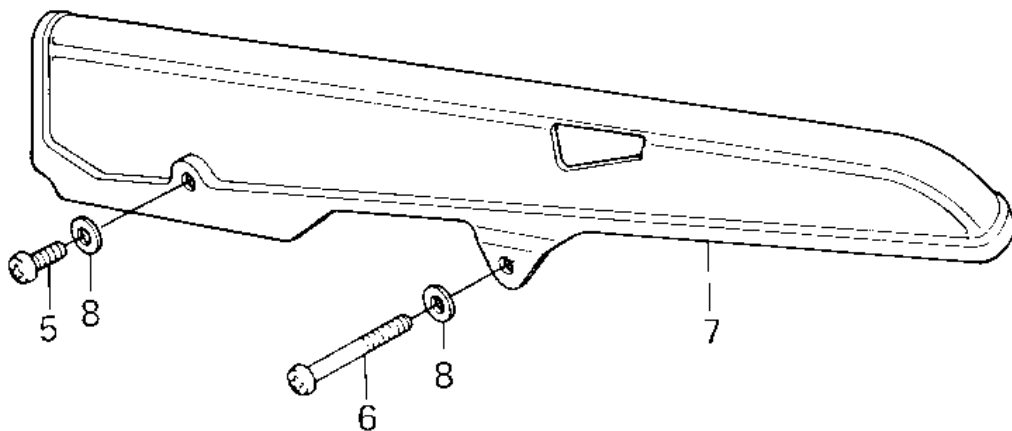

1981 KZ550-A2 PARTS DIAGRAM

SIDE COVERS/CHAIN COVER ('80-'81 A1/A2)

1981 KZ550-A2 PARTS LIST

SIDE COVERS/CHAIN COVER ('80-'81 A1/A2)

ITEM NAME	PART NUMBER	QUANTITY
COVER,SIDE,L.H,EBONY (Ref # 1)	36001-1027-8G	1
COVER-SIDE,LH,L.P.RED (Ref # 1)	36001-1027-D9	1
GROMMET (Ref # 2)	92071-056	3
COVER,SIDE,R.H,EBONY (Ref # 3)	36001-1028-8G	1
COVER-SIDE,RH,L.P.RED (Ref # 3)	36001-1028-D9	1
GROMMET (Ref # 4)	92071-056	3
SCREW PAN HEAD 6X14 (Ref # 5)	220B0614	1
SCREW PAN HEAD 6X65 (Ref # 6)	220B0665	1
CASE-CHAIN (Ref # 7)	36014-1005	1
WASHER 6.5X20X1.6T (Ref # 8)	92022-125	2
NUT,LOCK,3MM (Ref # 9)	92018-005	4
MARK,SIDE COVER,KZ550 (Ref # 10)	56018-1147	2
MARK,SIDE COV,KZ550 (Ref # 10)	56018-1183	2