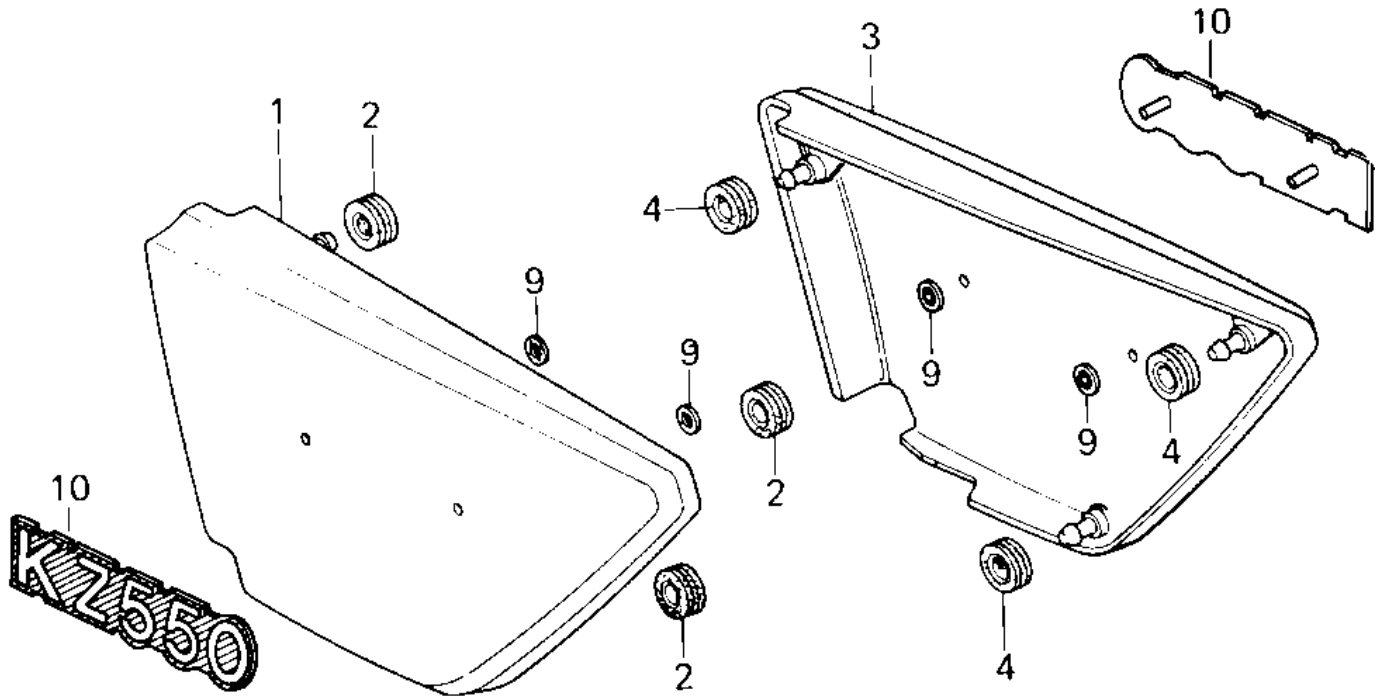

1981 KZ550-A2 PARTS DIAGRAM

SIDE COVERS/CHAIN COVER ('80-'81 A1/A2)

1981 KZ550-A2 PARTS LIST

SIDE COVERS/CHAIN COVER ('80-'81 A1/A2)

ITEM NAME	PART NUMBER	QUANTITY
COVER,SIDE,L.H,EBONY (Ref # 1)	36001-1027-8G	1
COVER-SIDE,LH,L.P.RED (Ref # 1)	36001-1027-D9	1
GROMMET (Ref # 2)	92071-056	3
COVER,SIDE,R.H,EBONY (Ref # 3)	36001-1028-8G	1
COVER-SIDE,RH,L.P.RED (Ref # 3)	36001-1028-D9	1
GROMMET (Ref # 4)	92071-056	3
SCREW PAN HEAD 6X14 (Ref # 5)	220B0614	1
SCREW PAN HEAD 6X65 (Ref # 6)	220B0665	1
CASE-CHAIN (Ref # 7)	36014-1005	1
WASHER 6.5X20X1.6T (Ref # 8)	92022-125	2
NUT,LOCK,3MM (Ref # 9)	92018-005	4
MARK,SIDE COVER,KZ550 (Ref # 10)	56018-1147	2
MARK,SIDE COV,KZ550 (Ref # 10)	56018-1183	2