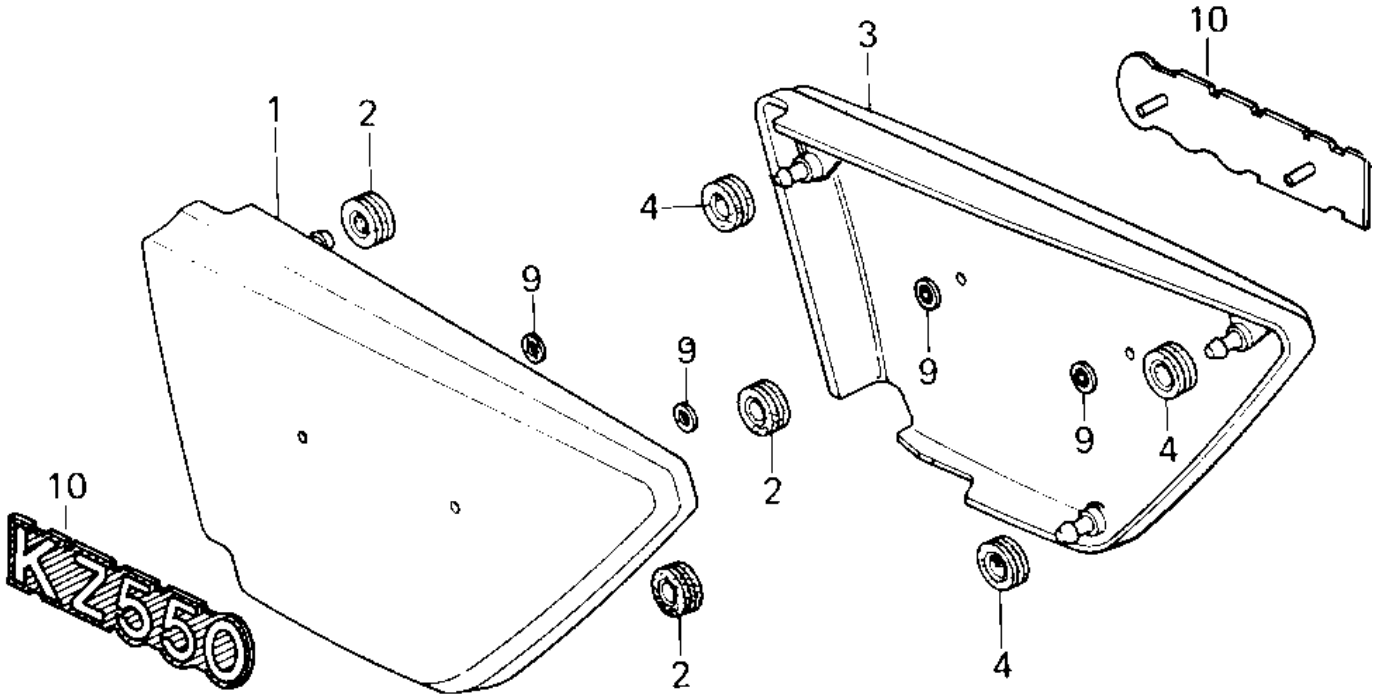

1980 KZ550-A1 PARTS DIAGRAM

SIDE COVERS/CHAIN COVER ('80-'81 A1/A2)

1980 KZ550-A1 PARTS LIST

SIDE COVERS/CHAIN COVER ('80-'81 A1/A2)

ITEM NAME	PART NUMBER	QUANTITY
COVER,SIDE,L.H,EBONY (Ref # 1)	36001-1027-8G	1
COVER-SIDE,LH,L.P.RED (Ref # 1)	36001-1027-D9	1
GROMMET (Ref # 2)	92071-056	2
COVER,SIDE,R.H,EBONY (Ref # 3)	36001-1028-8G	1
COVER-SIDE,RH,L.P.RED (Ref # 3)	36001-1028-D9	1
SCREW PAN HEAD 6X14 (Ref # 5)	220B0614	1
SCREW PAN HEAD 6X65 (Ref # 6)	220B0665	1
CASE-CHAIN (Ref # 7)	36014-1005	1
WASHER 6.5X20X1.6T (Ref # 8)	92022-125	1
NUT,LOCK,3MM (Ref # 9)	92018-005	1
MARK,SIDE COVER,KZ550 (Ref # 10)	56018-1147	1
MARK,SIDE COV,KZ550 (Ref # 10)	56018-1183	1