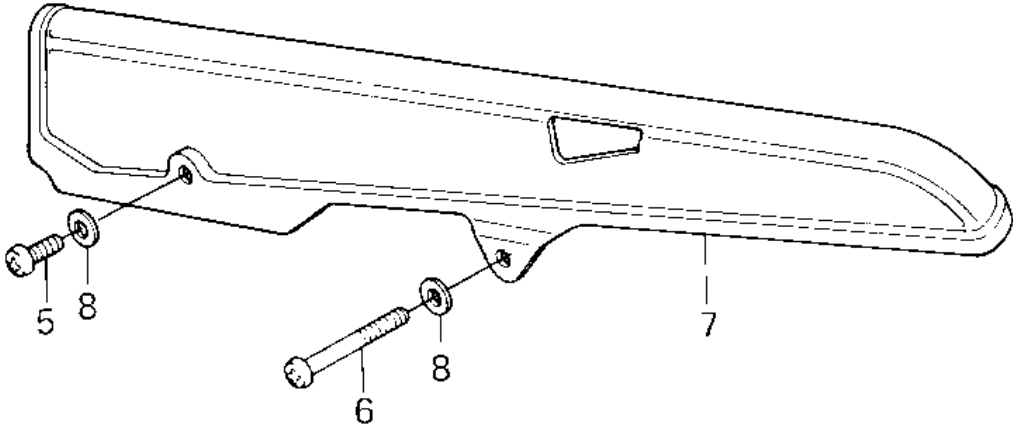

1980 KZ550-A1 PARTS DIAGRAM

SIDE COVERS/CHAIN COVER ('80-'81 A1/A2)

1980 KZ550-A1 PARTS LIST

SIDE COVERS/CHAIN COVER ('80-'81 A1/A2)

ITEM NAME	PART NUMBER	QUANTITY
COVER,SIDE,L.H,EBONY (Ref # 1)	36001-1027-8G	1
COVER-SIDE,LH,L.P.RED (Ref # 1)	36001-1027-D9	1
GROMMET (Ref # 2)	92071-056	2
COVER,SIDE,R.H,EBONY (Ref # 3)	36001-1028-8G	1
COVER-SIDE,RH,L.P.RED (Ref # 3)	36001-1028-D9	1
SCREW PAN HEAD 6X14 (Ref # 5)	220B0614	1
SCREW PAN HEAD 6X65 (Ref # 6)	220B0665	1
CASE-CHAIN (Ref # 7)	36014-1005	1
WASHER 6.5X20X1.6T (Ref # 8)	92022-125	1
NUT,LOCK,3MM (Ref # 9)	92018-005	1
MARK,SIDE COVER,KZ550 (Ref # 10)	56018-1147	1
MARK,SIDE COV,KZ550 (Ref # 10)	56018-1183	1