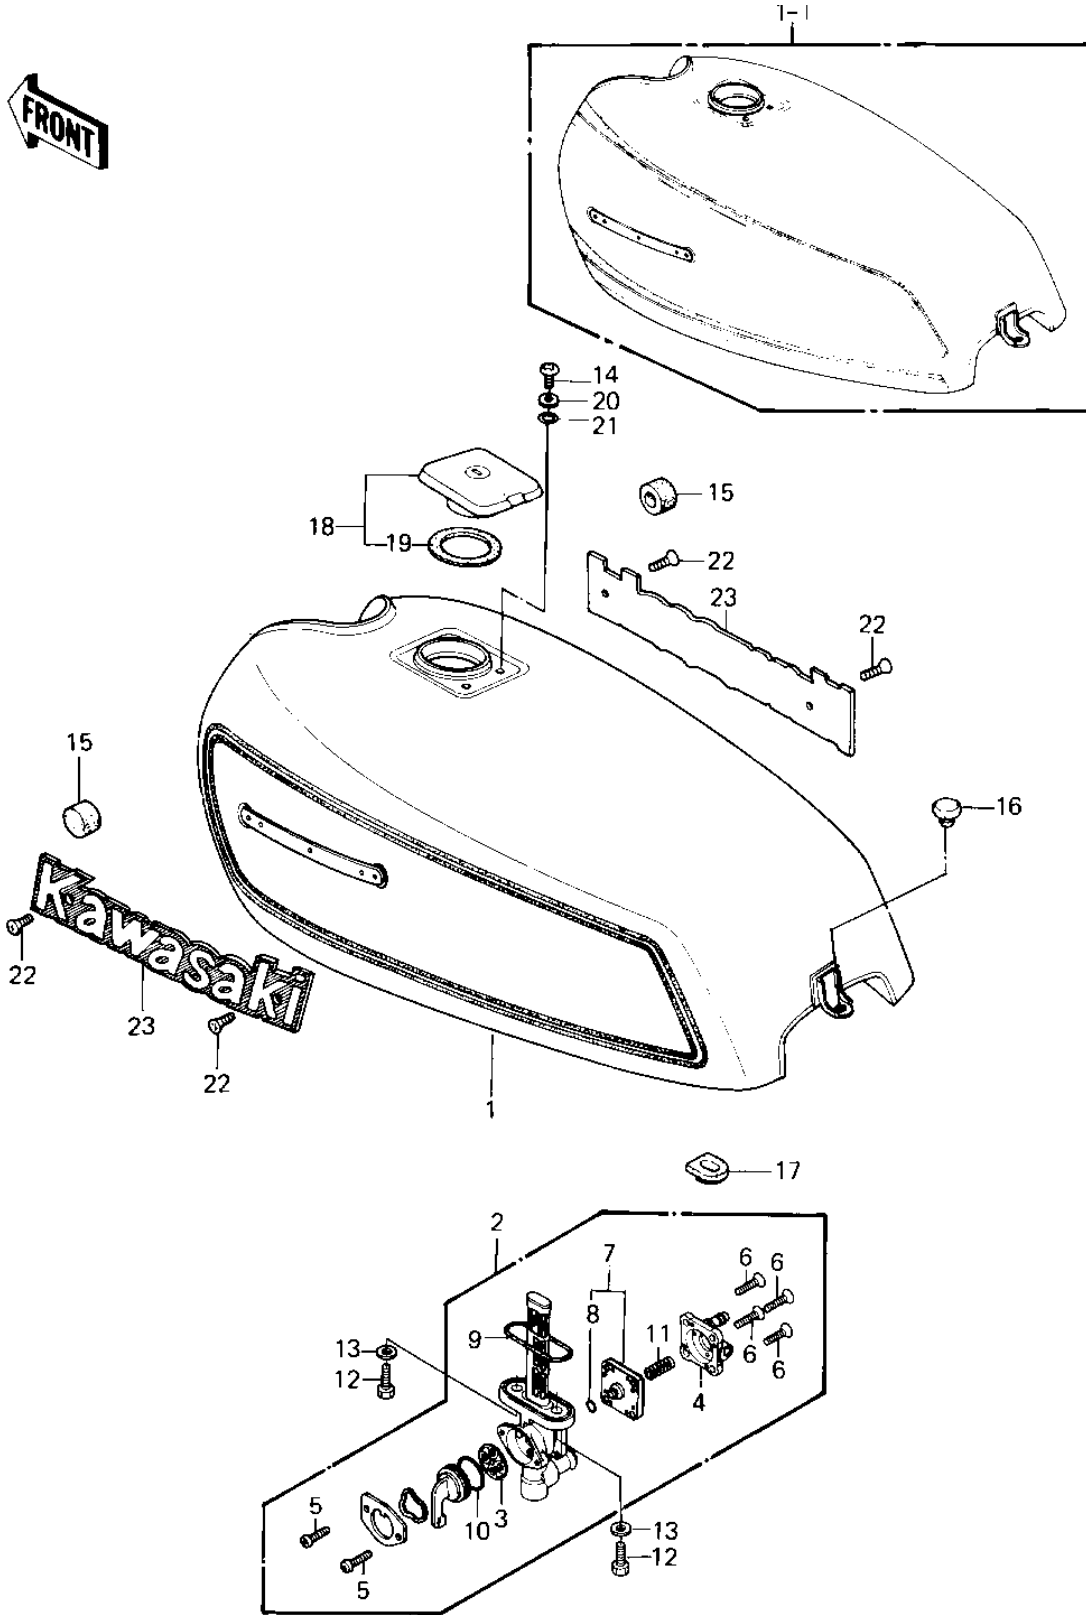

1981 KZ550-A2 PARTS DIAGRAM

FUEL TANK ('80-'81 A1/A2)

1981 KZ550-A2 PARTS LIST

FUEL TANK ('80-'81 A1/A2)

ITEM NAME	PART NUMBER	QUANTITY
TANK-FUEL,EBONY (Ref # 1)	51001-5065-8G	1
TANK-FUEL,EBONY (Ref # 1)	51001-5065-8G	1
TANK-FUEL,L.P.RED (Ref # 1-1)	51001-1054-D9	1
TAP ASSY,FUEL (Ref # 2)	51023-1030	1
GASKET,FUEL TAP (Ref # 3)	11009-1188	1
COVER ASSY,FUEL TAP (Ref # 4)	16146-1009	1
SCREW PAN HEAD 3X8 (Ref # 5)	220B0308	2
SCREW-CSK-CROS,4X14 (Ref # 6)	221B0414	4
DIAPHRAGM VALVE ASSY (Ref # 7)	43028-1021	1
"O" RING,4MM (Ref # 8)	670B1504	1
"O" RING (Ref # 9)	51039-003	1
"O" RING,FUEL TAP LEV (Ref # 10)	92055-1085	1
SPRING,DIAPHRAGM VALV (Ref # 11)	92081-1240	1
BOLT,6X20,FUEL TAP (Ref # 12)	92001-1091	2
WASHER-PLAIN (Ref # 13)	92022-183	2
SCREW PAN HEAD 5X10 (Ref # 14)	220B0510	2
DAMPER RUBBER-FL TANK (Ref # 15)	92075-101	2
DAMPER RUBBER (Ref # 16)	92075-281	1
DAMPER RUBBER FUEL TA (Ref # 17)	92075-295	1
CAP ASSY TANK (Ref # 18)	51048-1018	1
GASKET,FUEL TANK CAP (Ref # 19)	11009-1051	1
WASHER,PLAIN (Ref # 20)	92022-1038	2
"O" RING (Ref # 21)	92055-1023	2
SCREW-CSK-CROS (Ref # 22)	221C0306	4
EMBLEM,FUEL TANK (Ref # 23)	56014-1037	2
EMBLEM,FUEL TANK (Ref # 23)	56014-1043	2