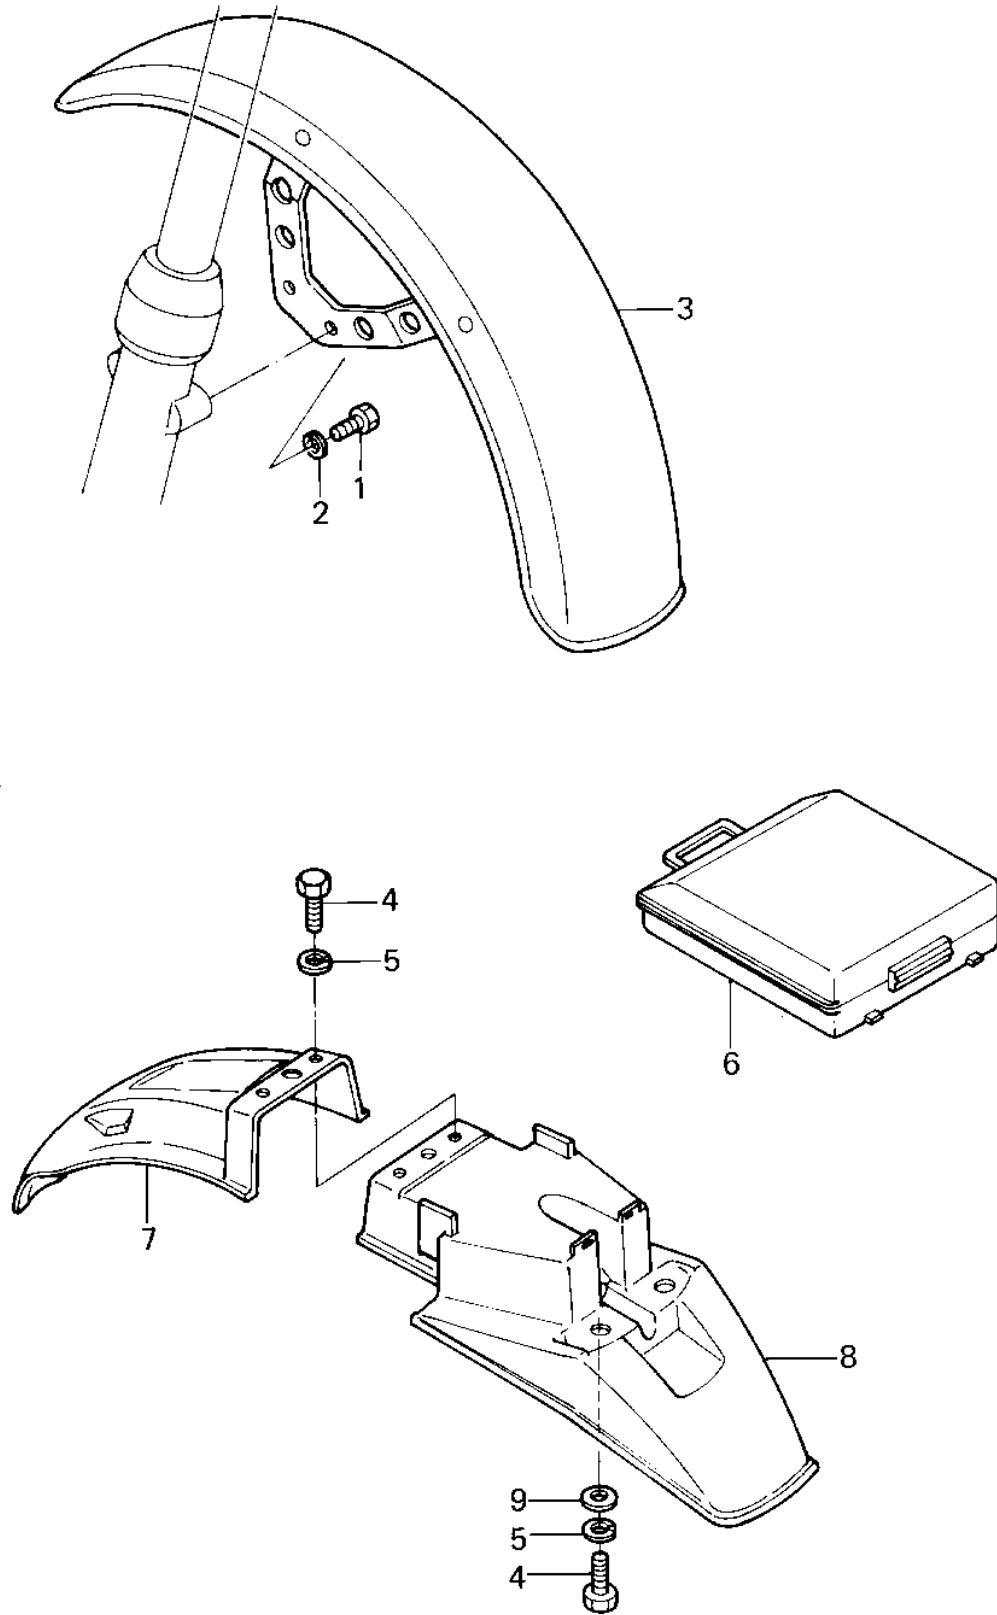

# 1981 KZ550-A2 PARTS DIAGRAM

FENDERS ('80-'81 A1/A2)

# 1981 KZ550-A2 PARTS LIST

FENDERS ('80-'81 A1/A2)

ITEM NAME	PART NUMBER	QUANTITY
BOLT-SMALL-UPSET,8X16 (Ref # 1)	115G0816	4
WASHER SPRING 8MM (Ref # 2)	461F0800	4
FENDER-FR,CR-PLATED (Ref # 3)	35004-1039	1
FENDER-FR,L.P.RED (Ref # 3)	35004-1023-D9	1
BOLT-UPSET (Ref # 4)	112G0618	4
WASHER SPRING 6MM (Ref # 5)	461F0600	4
CASE,MANUAL (Ref # 6)	32099-1004	1
FENDER-RR (Ref # 7)	35023-1027	1
FENDER-RR (Ref # 7)	35023-1027	1
FENDER-RR,BLACK (Ref # 8)	35023-1007-6Z	1
WASHER 6.5X20X1.6T (Ref # 9)	92022-125	2