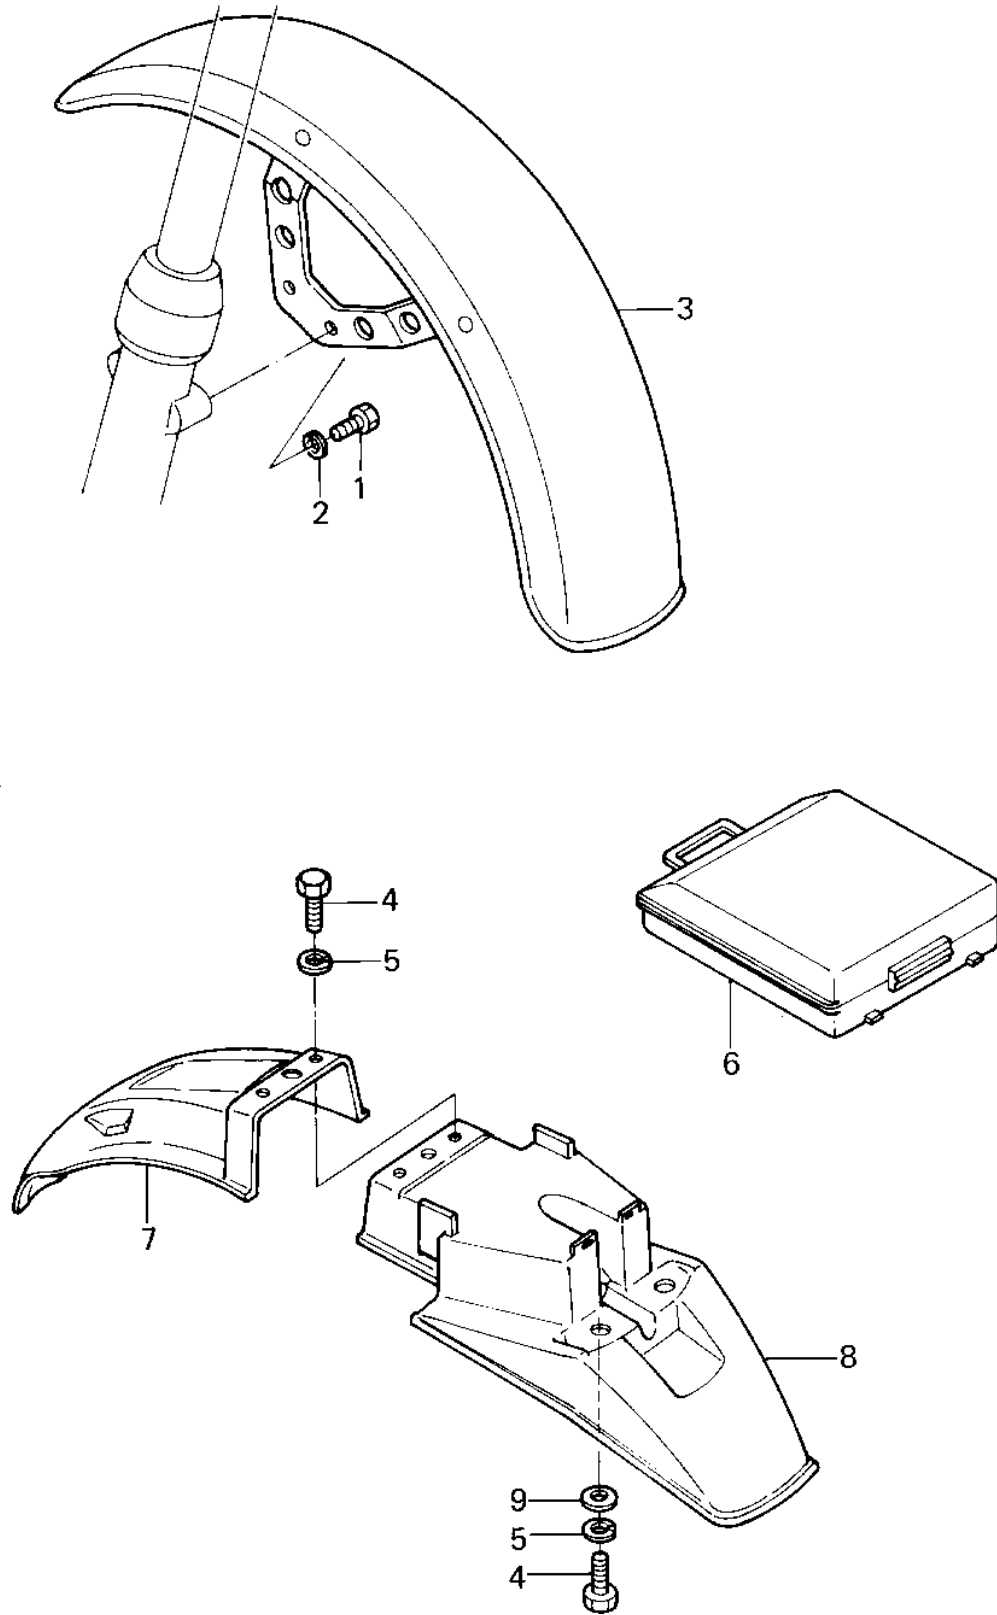

1980 KZ550-A1 PARTS DIAGRAM

FENDERS ('80-'81 A1/A2)

1980 KZ550-A1 PARTS LIST

FENDERS ('80-'81 A1/A2)

ITEM NAME	PART NUMBER	QUANTITY
BOLT-SMALL-UPSET,8X16 (Ref # 1)	115G0816	4
WASHER SPRING 8MM (Ref # 2)	461F0800	4
FENDER-FR,CR-PLATED (Ref # 3)	35004-1039	1
FENDER-FR,L.P.RED (Ref # 3)	35004-1023-D9	1
BOLT-UPSET (Ref # 4)	112G0618	4
WASHER SPRING 6MM (Ref # 5)	461F0600	4
CASE,MANUAL (Ref # 6)	32099-1004	1
FENDER-RR (Ref # 7)	35023-1027	1
FENDER-RR (Ref # 7)	35023-1027	1
FENDER-RR,BLACK (Ref # 8)	35023-1007-6Z	1
WASHER 6.5X20X1.6T (Ref # 9)	92022-125	2