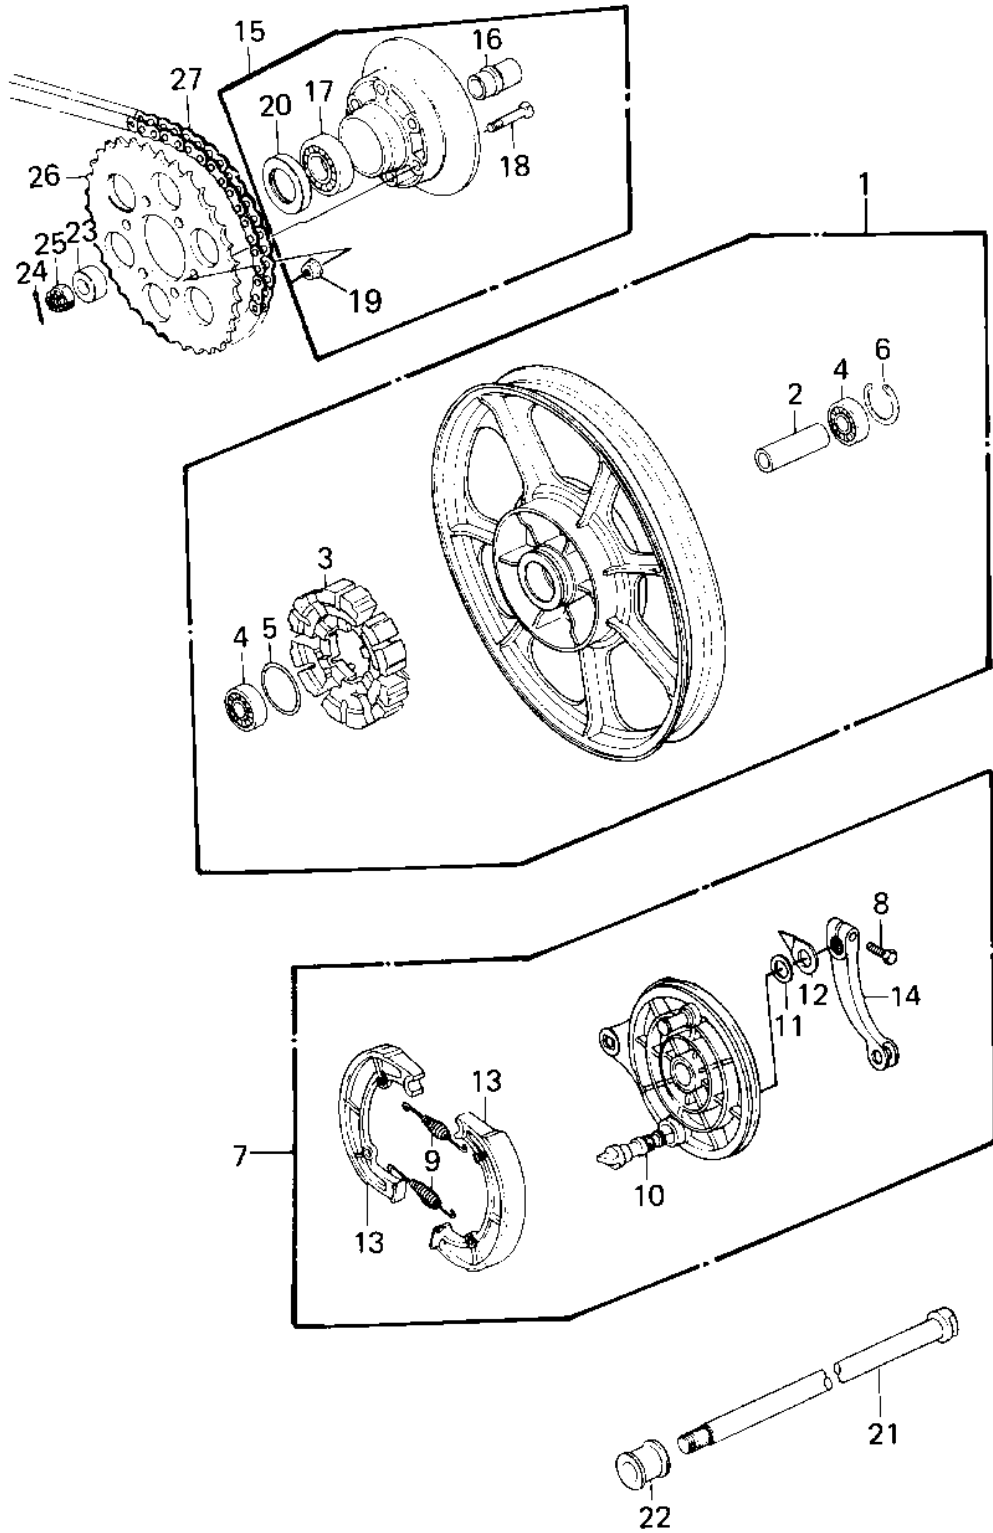

1981 KZ550-A2 PARTS DIAGRAM

REAR WHEEL/HUB/BRAKE/CHAIN ('80-'81 A1/A)

1981 KZ550-A2 PARTS LIST

REAR WHEEL/HUB/BRAKE/CHAIN ('80-'81 A1/A)

ITEM NAME	PART NUMBER	QUANTITY
SOLID WHEEL ASSY, RR (Ref # 1)	41073-1103	1
SOLID WHEEL ASSY, RR (Ref # 1)	41073-1103	1
SPACER,REAR HUB BRG (Ref # 2)	42010-033	1
DAMPER,REAR HUB SHOCK (Ref # 3)	42014-026	1
BRG,BALL,#6303ZZC3 (Ref # 4)	601B6303ZZ	2
"0" RING,55MM (Ref # 5)	671B2555	1
CIRCLIP,47M/M (Ref # 6)	92033-1042	1
PANEL-ASY,BRK BLACK (Ref # 7)	41035-1055	1
PANEL-ASY,BRK BLACK (Ref # 7)	41035-1055	1
BOLT HEX HEAD 8X28 (Ref # 8)	114G0828	1
SPRING,BRAKE SHOE (Ref # 9)	41049-012	2
CAM SHAFT,BRAKE (Ref # 10)	41050-017	1
DUST SHIELD-BRAKE CAM (Ref # 11)	41051-003	1
INDICATOR,BRAKE SHOE (Ref # 12)	41085-004	1
SHOE,BRAKE (Ref # 13)	42019-012	2
LEVER REAR BRAKE CAM (Ref # 14)	42029-039	1
COUPLING ASSY,REAR HB (Ref # 15)	42008-032	1
SLEEVE,REAR HUB COUPL (Ref # 16)	42036-026	1
BEARING BALL #6305 (Ref # 17)	601B6305	1
BOLT-REAR SPROCKET (Ref # 18)	92003-087	6
NUT,10MM (Ref # 19)	92015-1415	6
OIL,SEAL,#38629 (Ref # 20)	92050-076	1
AXLE,RR (Ref # 21)	41068-1086	1
COLLAR REAR AXLE (Ref # 22)	42032-017	1
COLLAR,REAR AXLE,L.H. (Ref # 23)	42032-067	1
PIN-COTTER,4.0X35 (Ref # 24)	550D4035	1
NUT CASTLE,16MM (Ref # 25)	92015-055	1
SPROCKET,REAR,40T (Ref # 26)	42041-1045	1
CHAIN,530X100 SH-O (Ref # 27)	92057-1050	1