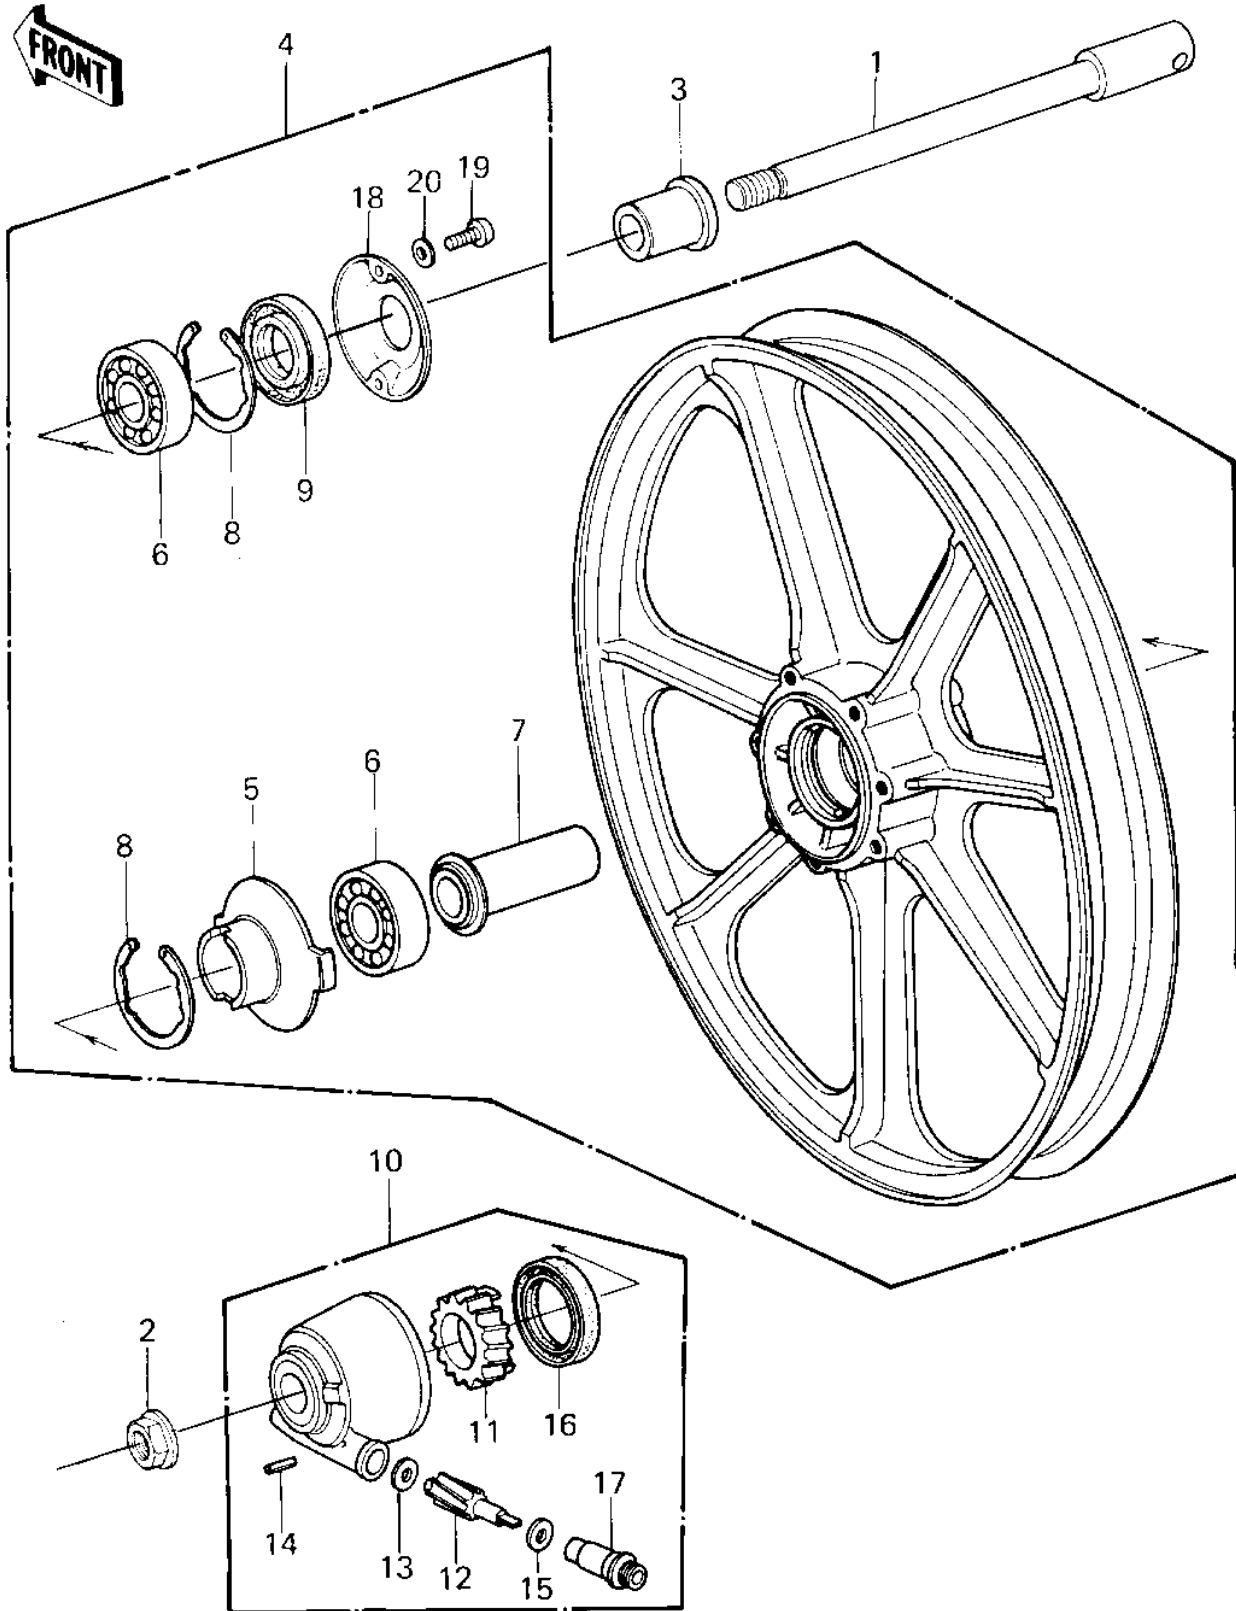

1981 KZ550-A2 PARTS DIAGRAM

FRONT WHEEL/HUB (KZ550-A2)

1981 KZ550-A2 PARTS LIST

FRONT WHEEL/HUB (KZ550-A2)

ITEM NAME	PART NUMBER	QUANTITY
AXLE,FRONT,L=204M/M (Ref # 1)	41068-1009	1
NUT,14MM (Ref # 2)	92015-1407	1
COLLAR,FR AXLE L=30MM (Ref # 3)	92027-1225	1
WHEEL-ASSY,FR,F.BLACK (Ref # 4)	41073-1080-21	1
RECEIVER,SPEEDOMETER (Ref # 5)	41064-1006	1
BEARING BALL #6302Z (Ref # 6)	601B6302Z	2
COLLAR,FR HUB L=55M/M (Ref # 7)	92027-1223	1
CIRCLIP,42MM (Ref # 8)	92033-1041	2
OIL SEAL,AG1144AO (Ref # 9)	92049-1058	1
GEAR BOX ASSY, (Ref # 10)	41078-1013	1
GEAR,SPEEDOMETER (Ref # 11)	41059-026	1
PINION,SPEEDOMETER,9T (Ref # 12)	41060-1016	1
WASHER THRST SPD PINI (Ref # 13)	41063-001	1
PIN,SPRING (Ref # 14)	41082-001	1
WASHER THRST SPD PINI (Ref # 15)	41063-001	1
OIL SEAL,BJN30427-C3 (Ref # 16)	92049-1057	1
BUSHING,METER GEAR (Ref # 17)	92087-1002	1
COVER,DUST,R.H. (Ref # 18)	14025-1042	1
SCREW-PAN-CROS (Ref # 19)	220B0514	2
WASHER PLAIN 5MM (Ref # 20)	411B0500	2