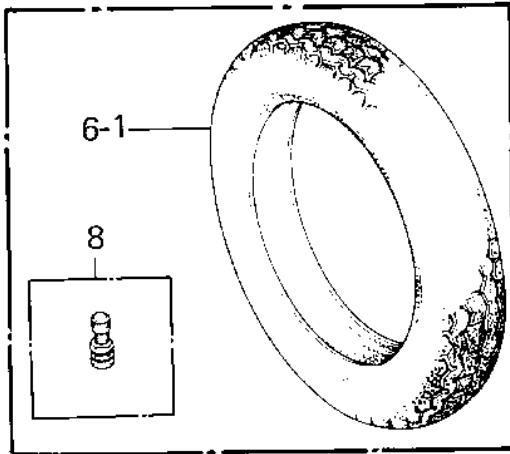

1981 KZ550-A2 PARTS DIAGRAM

TIRES ('80-'81 A1/A2)

1981 KZ550-A2 PARTS LIST

TIRES ('80-'81 A1/A2)

ITEM NAME	PART NUMBER	QUANTITY
TIRE 325H-19 F7 F (Ref # 1)	41002-1056	1
TIRE 325H-19 F8 F (Ref # 1.1)	41002-1147	1
*** N.L.A.*** (Canada) (Ref # 2)	41022-030	1
BALANCER-WHEEL,10G (Ref # 3)	41075-1011	AR
BALANCER-WHEEL,20G (Ref # 4)	41075-1012	AR
BALANCER-WHEEL,30G (Ref # 5)	41075-1013	AR
TIRE 425/85-18 K81 F (Ref # 6)	41002-1091	1
TIRE 375H-18 K127 R (Ref # 6.1)	41002-1149	1
TUBE 350/375/410-18 (Ref # 7)	41022-031	1
VALVE (Ref # 8)	16126-1136	2