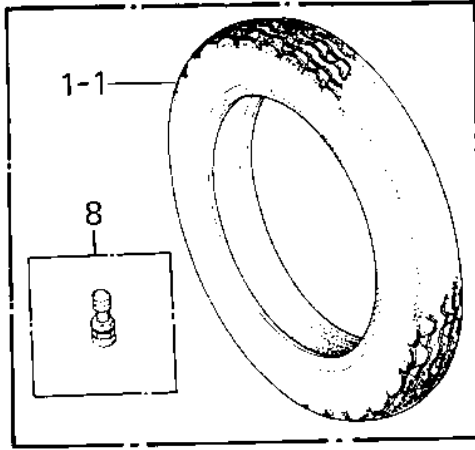

1981 KZ550-A2 PARTS DIAGRAM

TIRES ('80-'81 A1/A2)

1981 KZ550-A2 PARTS LIST

TIRES ('80-'81 A1/A2)

ITEM NAME	PART NUMBER	QUANTITY
TIRE 325H-19 F7 F (Ref # 1)	41002-1056	1
TIRE 325H-19 F8 F (Ref # 1.1)	41002-1147	1
*** N.L.A.*** (Canada) (Ref # 2)	41022-030	1
BALANCER-WHEEL,10G (Ref # 3)	41075-1011	AR
BALANCER-WHEEL,20G (Ref # 4)	41075-1012	AR
BALANCER-WHEEL,30G (Ref # 5)	41075-1013	AR
TIRE 425/85-18 K81 F (Ref # 6)	41002-1091	1
TIRE 375H-18 K127 R (Ref # 6.1)	41002-1149	1
TUBE 350/375/410-18 (Ref # 7)	41022-031	1
VALVE (Ref # 8)	16126-1136	2