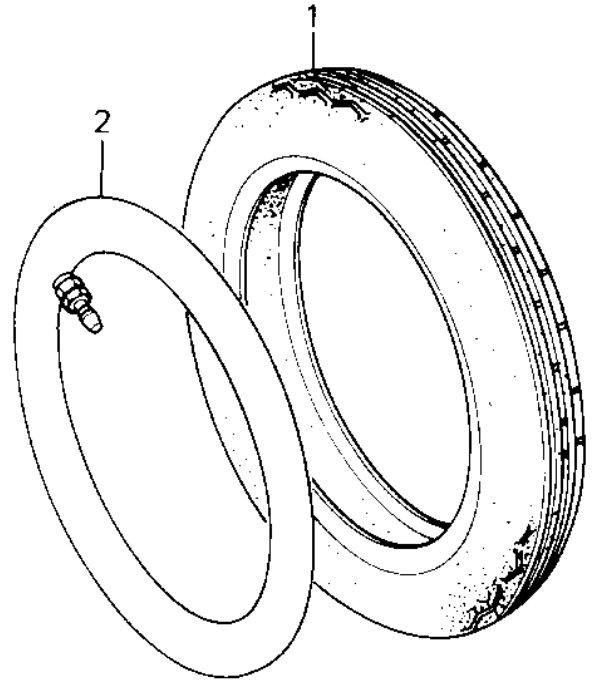

1981 KZ550-A2 PARTS DIAGRAM

TIRES ('80-'81 A1/A2)

1981 KZ550-A2 PARTS LIST

TIRES ('80-'81 A1/A2)

ITEM NAME	PART NUMBER	QUANTITY
TIRE 325H-19 F7 F (Ref # 1)	41002-1056	1
TIRE 325H-19 F8 F (Ref # 1.1)	41002-1147	1
*** N.L.A.*** (Canada) (Ref # 2)	41022-030	1
BALANCER-WHEEL,10G (Ref # 3)	41075-1011	AR
BALANCER-WHEEL,20G (Ref # 4)	41075-1012	AR
BALANCER-WHEEL,30G (Ref # 5)	41075-1013	AR
TIRE 425/85-18 K81 F (Ref # 6)	41002-1091	1
TIRE 375H-18 K127 R (Ref # 6.1)	41002-1149	1
TUBE 350/375/410-18 (Ref # 7)	41022-031	1
VALVE (Ref # 8)	16126-1136	2