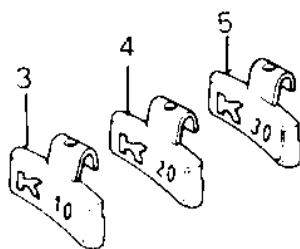

1981 KZ550-A2 PARTS DIAGRAM

TIRES ('80-'81 A1/A2)

1981 KZ550-A2 PARTS LIST

TIRES ('80-'81 A1/A2)

ITEM NAME	PART NUMBER	QUANTITY
TIRE 325H-19 F7 F (Ref # 1)	41002-1056	1
TIRE 325H-19 F8 F (Ref # 1.1)	41002-1147	1
*** N.L.A.*** (Canada) (Ref # 2)	41022-030	1
BALANCER-WHEEL,10G (Ref # 3)	41075-1011	AR
BALANCER-WHEEL,20G (Ref # 4)	41075-1012	AR
BALANCER-WHEEL,30G (Ref # 5)	41075-1013	AR
TIRE 425/85-18 K81 F (Ref # 6)	41002-1091	1
TIRE 375H-18 K127 R (Ref # 6.1)	41002-1149	1
TUBE 350/375/410-18 (Ref # 7)	41022-031	1
VALVE (Ref # 8)	16126-1136	2