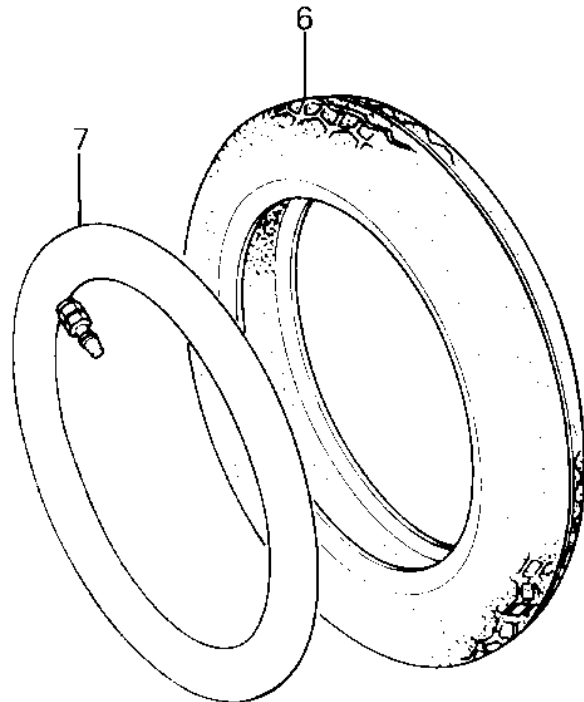

1981 KZ550-A2 PARTS DIAGRAM

TIRES ('80-'81 A1/A2)

1981 KZ550-A2 PARTS LIST

TIRES ('80-'81 A1/A2)

ITEM NAME	PART NUMBER	QUANTITY
TIRE 325H-19 F7 F (Ref # 1)	41002-1056	1
TIRE 325H-19 F8 F (Ref # 1.1)	41002-1147	1
*** N.L.A.*** (Canada) (Ref # 2)	41022-030	1
BALANCER-WHEEL,10G (Ref # 3)	41075-1011	AR
BALANCER-WHEEL,20G (Ref # 4)	41075-1012	AR
BALANCER-WHEEL,30G (Ref # 5)	41075-1013	AR
TIRE 425/85-18 K81 F (Ref # 6)	41002-1091	1
TIRE 375H-18 K127 R (Ref # 6.1)	41002-1149	1
TUBE 350/375/410-18 (Ref # 7)	41022-031	1
VALVE (Ref # 8)	16126-1136	2