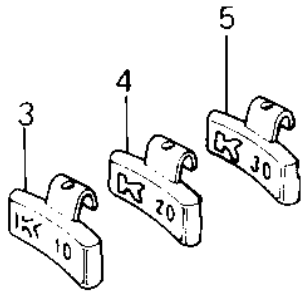

1981 KZ550-A2 PARTS DIAGRAM

TIRES ('80-'81 A1/A2)

1981 KZ550-A2 PARTS LIST

TIRES ('80-'81 A1/A2)

ITEM NAME	PART NUMBER	QUANTITY
TIRE 325H-19 F7 F (Ref # 1)	41002-1056	1
TIRE 325H-19 F8 F (Ref # 1.1)	41002-1147	1
*** N.L.A.*** (Canada) (Ref # 2)	41022-030	1
BALANCER-WHEEL,10G (Ref # 3)	41075-1011	AR
BALANCER-WHEEL,20G (Ref # 4)	41075-1012	AR
BALANCER-WHEEL,30G (Ref # 5)	41075-1013	AR
TIRE 425/85-18 K81 F (Ref # 6)	41002-1091	1
TIRE 375H-18 K127 R (Ref # 6.1)	41002-1149	1
TUBE 350/375/410-18 (Ref # 7)	41022-031	1
VALVE (Ref # 8)	16126-1136	2