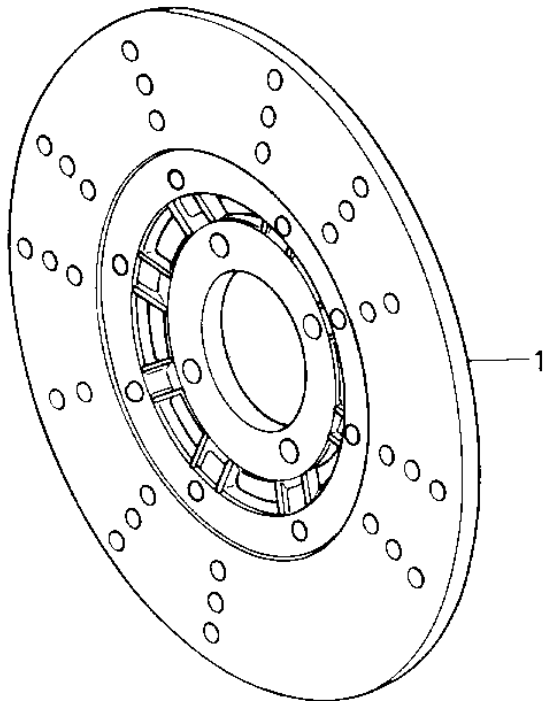

1981 KZ550-A2 PARTS DIAGRAM

FRONT BRAKE (KZ550-A1)

1981 KZ550-A2 PARTS LIST

FRONT BRAKE (KZ550-A1)

ITEM NAME	PART NUMBER	QUANTITY
DISK PLATE,FRONT (Ref # 1)	41080-1032	1
CALIPER ASSY,FR,L.H. (Ref # 2)	43041-1022	1
BOLT (Ref # 3)	43045-006	2
BLEEDER SET (Ref # 4)	43085-001	1
PLUG (Ref # 5)	43088-002	2
NUT 10MM (Ref # 6)	315B1000	2
RING,PISTON SEAL (Ref # 7)	43049-002	1
PISTON,BRAKE,42M/M (Ref # 8)	43020-1012	1
DUST SEALD,RUBBER (Ref # 9)	43054-003	1
PAD SET (Ref # 10)	43082-1001	1
DUST SHILD,SHAFT (Ref # 11)	43052-005	4
"O" RING (Ref # 12)	43053-006	4
SPACER (Ref # 13)	43040-004	1
WASHER SPRING 6MM (Ref # 14)	461F0600	1
SCREW PAN HEAD 6X12 (Ref # 15)	220B0612	1
BOLT,10X47 (Ref # 16)	92001-1209	2