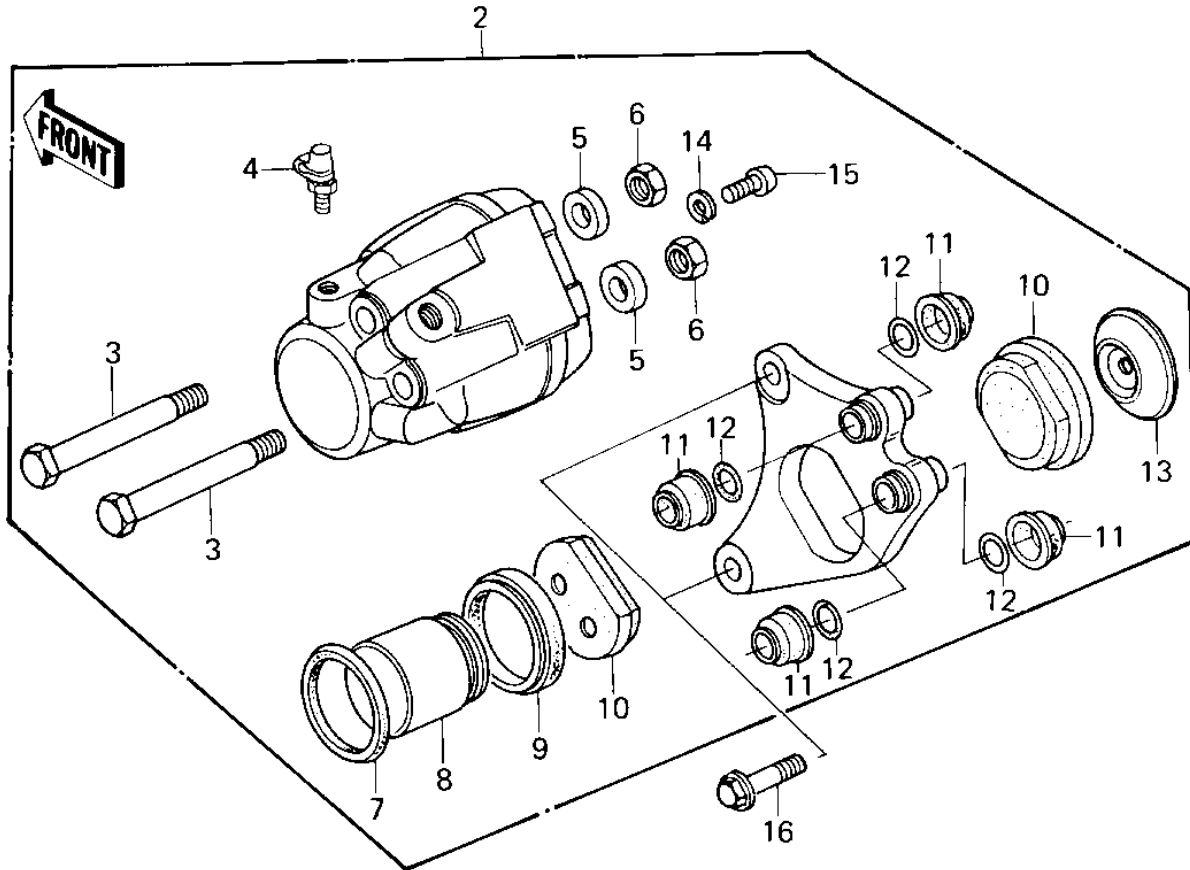

1981 KZ550-A2 PARTS DIAGRAM

FRONT BRAKE (KZ550-A1)

1981 KZ550-A2 PARTS LIST

FRONT BRAKE (KZ550-A1)

ITEM NAME	PART NUMBER	QUANTITY
DISK PLATE,FRONT (Ref # 1)	41080-1032	1
CALIPER ASSY,FR,L.H. (Ref # 2)	43041-1022	1
BOLT (Ref # 3)	43045-006	2
BLEEDER SET (Ref # 4)	43085-001	1
PLUG (Ref # 5)	43088-002	2
NUT 10MM (Ref # 6)	315B1000	2
RING,PISTON SEAL (Ref # 7)	43049-002	1
PISTON,BRAKE,42M/M (Ref # 8)	43020-1012	1
DUST SEALD,RUBBER (Ref # 9)	43054-003	1
PAD SET (Ref # 10)	43082-1001	1
DUST SHILD,SHAFT (Ref # 11)	43052-005	4
"O" RING (Ref # 12)	43053-006	4
SPACER (Ref # 13)	43040-004	1
WASHER SPRING 6MM (Ref # 14)	461F0600	1
SCREW PAN HEAD 6X12 (Ref # 15)	220B0612	1
BOLT,10X47 (Ref # 16)	92001-1209	2