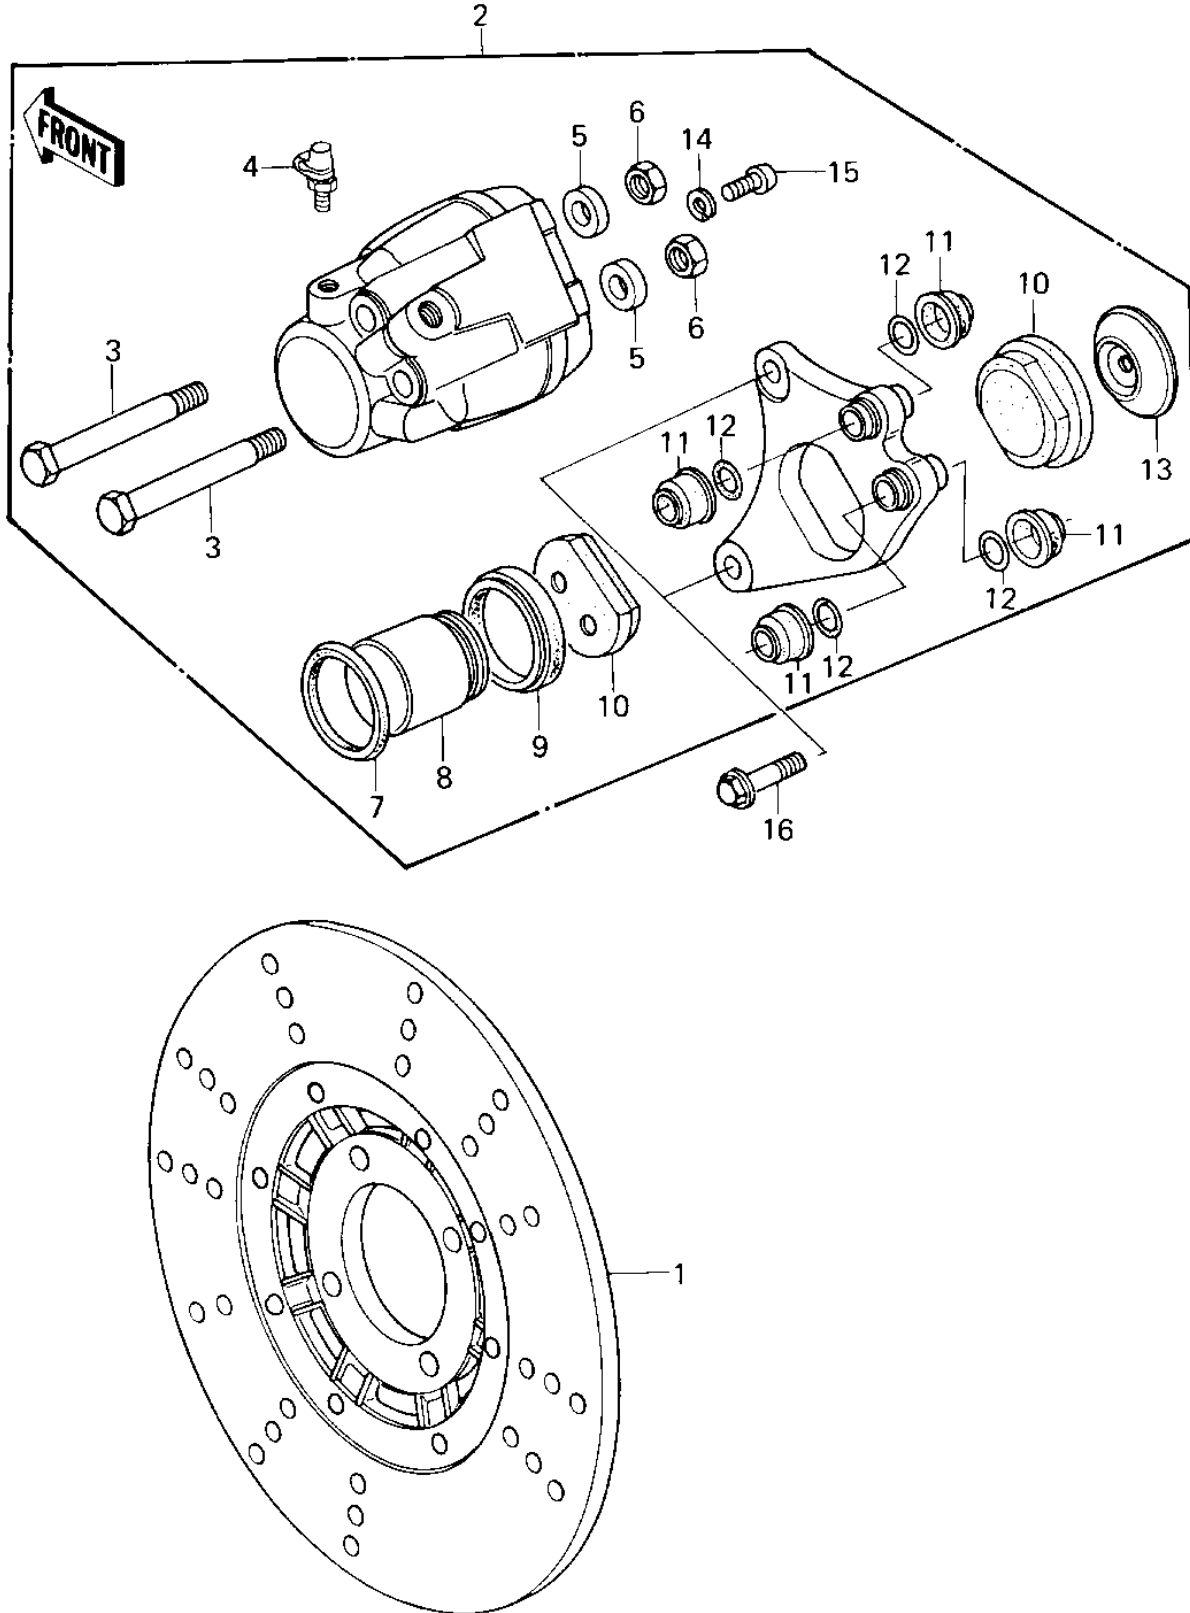

1980 KZ550-A1 PARTS DIAGRAM

FRONT BRAKE (KZ550-A1)

1980 KZ550-A1 PARTS LIST

FRONT BRAKE (KZ550-A1)

ITEM NAME	PART NUMBER	QUANTITY
DISK PLATE,FRONT (Ref # 1)	41080-1032	1
CALIPER ASSY,FR,L.H. (Ref # 2)	43041-1022	1
BOLT (Ref # 3)	43045-006	2
BLEEDER SET (Ref # 4)	43085-001	1
PLUG (Ref # 5)	43088-002	2
NUT 10MM (Ref # 6)	315B1000	2
RING,PISTON SEAL (Ref # 7)	43049-002	1
PISTON,BRAKE,42M/M (Ref # 8)	43020-1012	1
DUST SEALD,RUBBER (Ref # 9)	43054-003	1
PAD SET (Ref # 10)	43082-1001	1
DUST SHILD,SHAFT (Ref # 11)	43052-005	4
"O" RING (Ref # 12)	43053-006	4
SPACER (Ref # 13)	43040-004	1
WASHER SPRING 6MM (Ref # 14)	461F0600	1
SCREW PAN HEAD 6X12 (Ref # 15)	220B0612	1
BOLT,10X47 (Ref # 16)	92001-1209	2