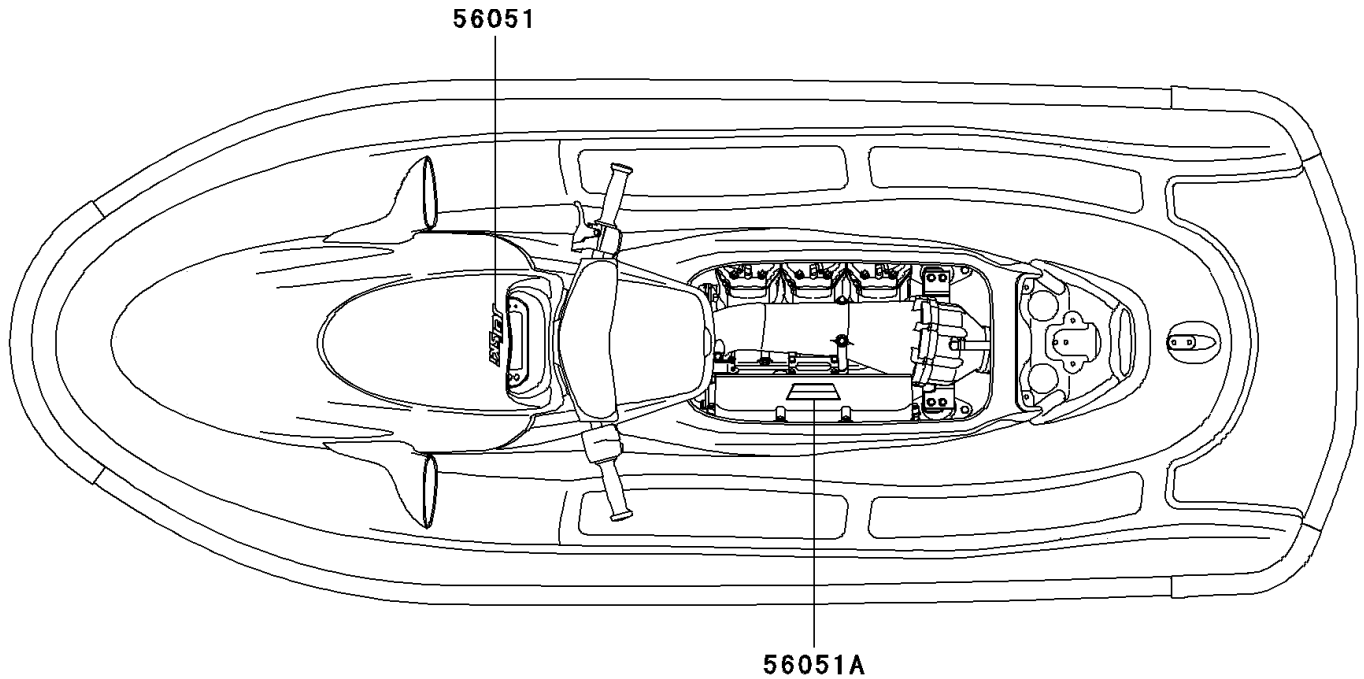

# 2001 Ultra 150 PARTS DIAGRAM

Decals(JH1200-A3)

F3880B

## 2001 Ultra 150 PARTS LIST

Decals(JH1200-A3)

<b>ITEM NAME</b>	<b>PART NUMBER</b>	<b>QUANTITY</b>
MARK,METER COVER,JET SKI (Ref # 56051)	56051-3816	1
MARK,1200 TRIPLE (Ref # 56051A)	56051-3821	1
MARK,KAWASAKI (Ref # 56052)	56052-3723	2
MARK,DECK,ULTRA 150 (Ref # 56052A)	56052-3752	2
PATTERN,HULL,LH (Ref # 56064)	56064-3737	1
PATTERN,HULL,RH (Ref # 56064A)	56064-3738	1
PATTERN,DECK,FR,LH (Ref # 56064B)	56064-3739	1
PATTERN,DECK,FR,RH (Ref # 56064C)	56064-3740	1
PATTERN,DECK,RR,LH (Ref # 56064D)	56064-3741	1
PATTERN,DECK,RR,RH (Ref # 56064E)	56064-3742	1