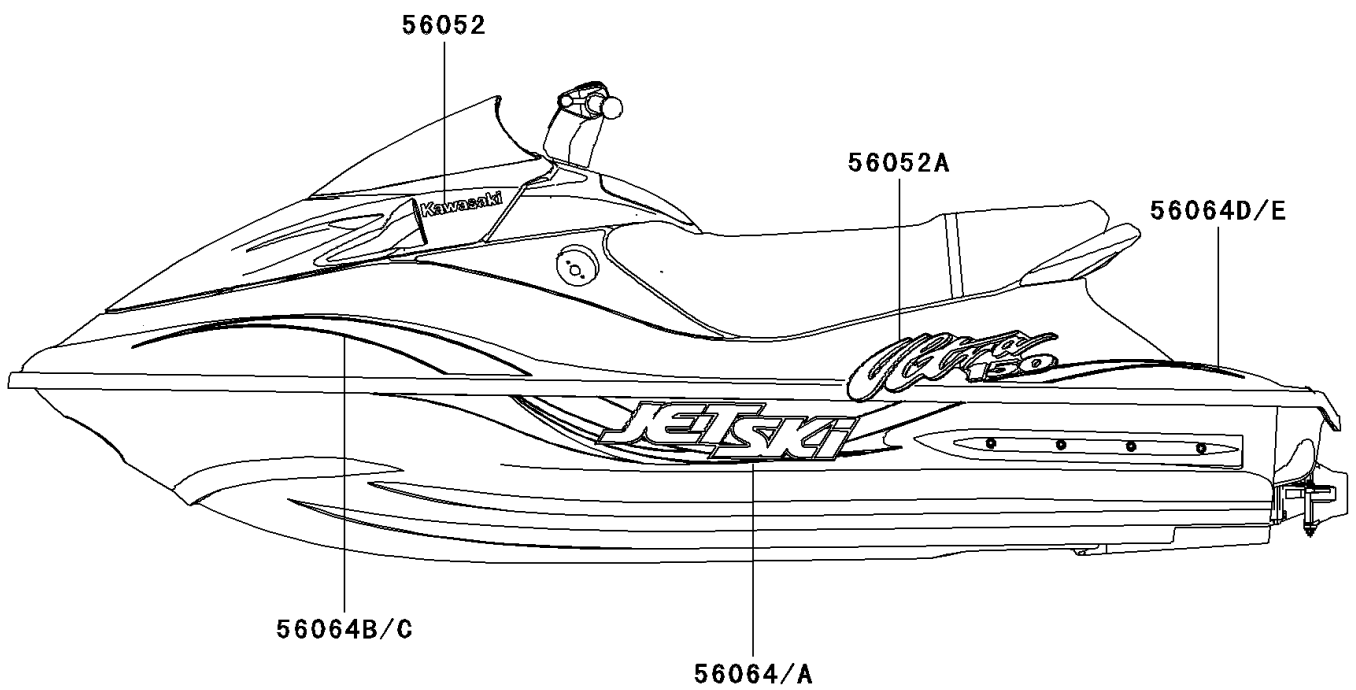

# 2001 Ultra 150 PARTS DIAGRAM

Decals(JH1200-A3)

F3880B

## 2001 Ultra 150 PARTS LIST

Decals(JH1200-A3)

<b>ITEM NAME</b>	<b>PART NUMBER</b>	<b>QUANTITY</b>
MARK,METER COVER,JET SKI (Ref # 56051)	56051-3816	1
MARK,1200 TRIPLE (Ref # 56051A)	56051-3821	1
MARK,KAWASAKI (Ref # 56052)	56052-3723	2
MARK,DECK,ULTRA 150 (Ref # 56052A)	56052-3752	2
PATTERN,HULL,LH (Ref # 56064)	56064-3737	1
PATTERN,HULL,RH (Ref # 56064A)	56064-3738	1
PATTERN,DECK,FR,LH (Ref # 56064B)	56064-3739	1
PATTERN,DECK,FR,RH (Ref # 56064C)	56064-3740	1
PATTERN,DECK,RR,LH (Ref # 56064D)	56064-3741	1
PATTERN,DECK,RR,RH (Ref # 56064E)	56064-3742	1